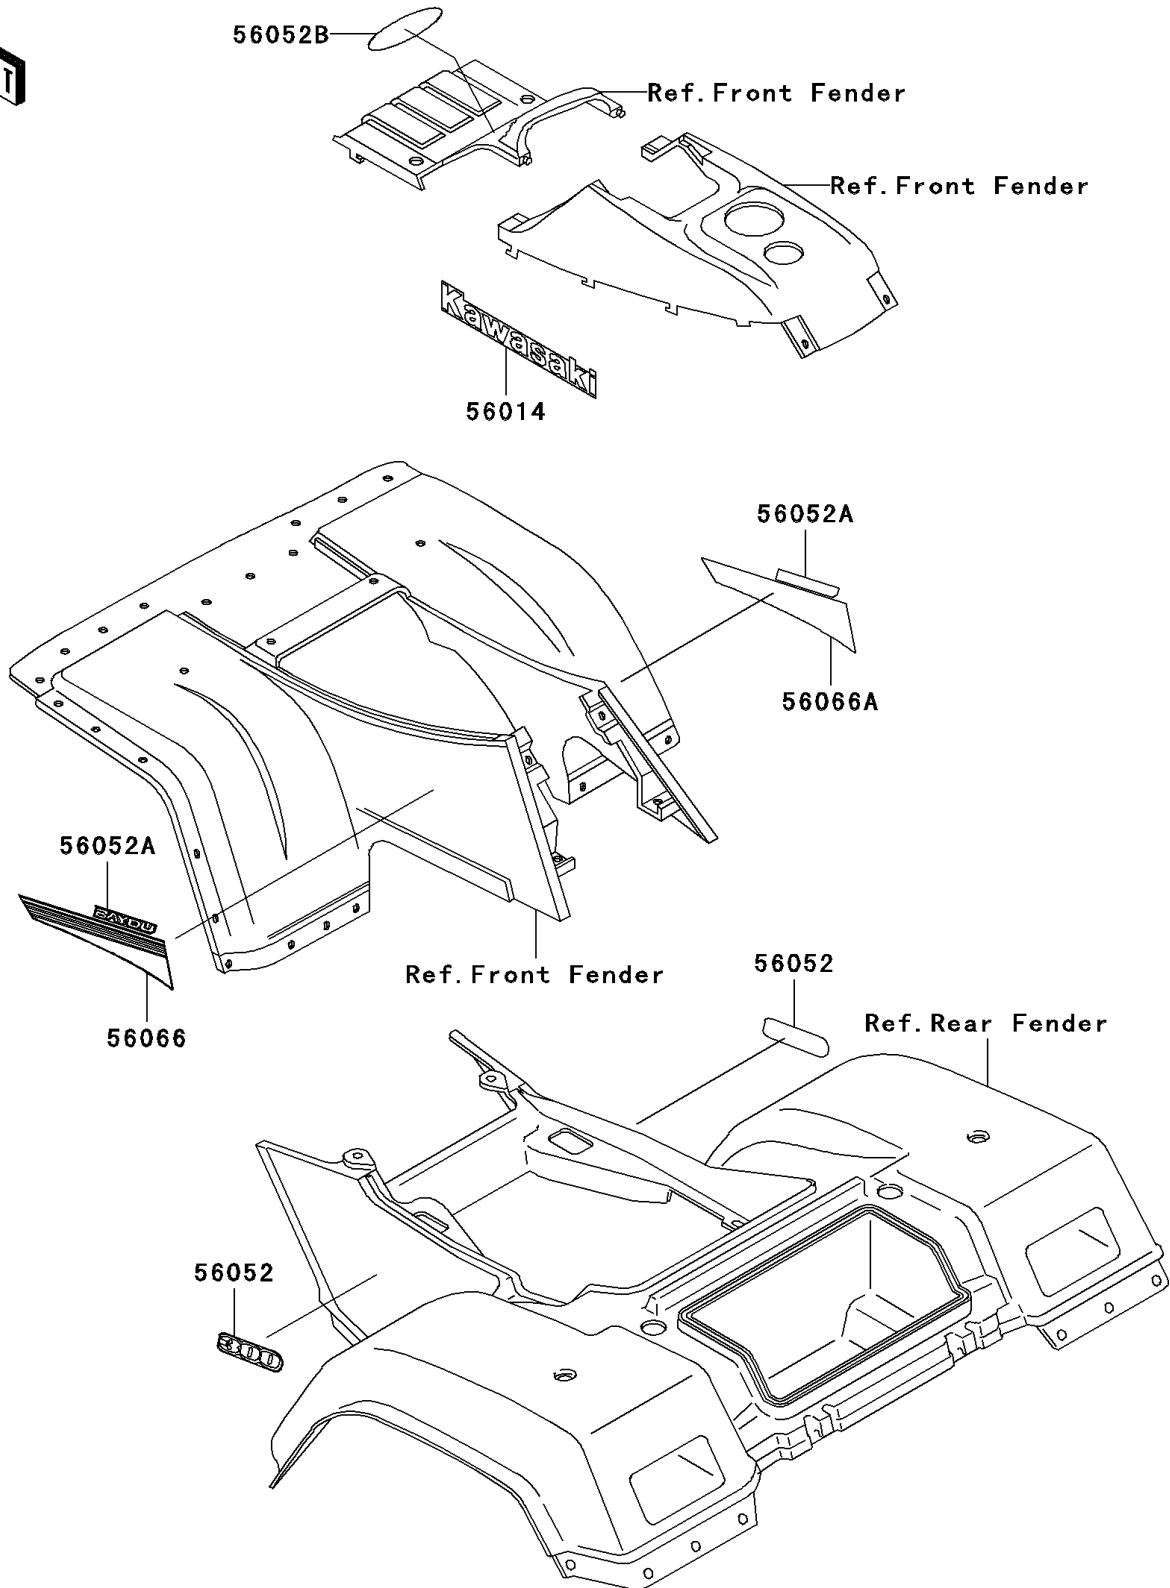

2005 Bayou 300 4X4 (Canada Only) PARTS DIAGRAM

Decals(Green)(C17)

F2861E

2005 Bayou 300 4X4 (Canada Only) PARTS LIST

Decals(Green)(C17)

ITEM NAME	PART NUMBER	QUANTITY
EMBLEM,KAWASAKI (Ref # 56014)	56014-1370	2
MARK,RR FENDER,300 (Ref # 56052)	56052-0175	2
MARK,FR FENDER,BAYOU (Ref # 56052A)	56052-0391	2
MARK,FR FENDER,KAWASAKI (Ref # 56052B)	56052-0449	1
PATTERN,FR FENDER,LH (Ref # 56066)	56066-1567	1
PATTERN,FR FENDER,RH (Ref # 56066A)	56066-1568	1