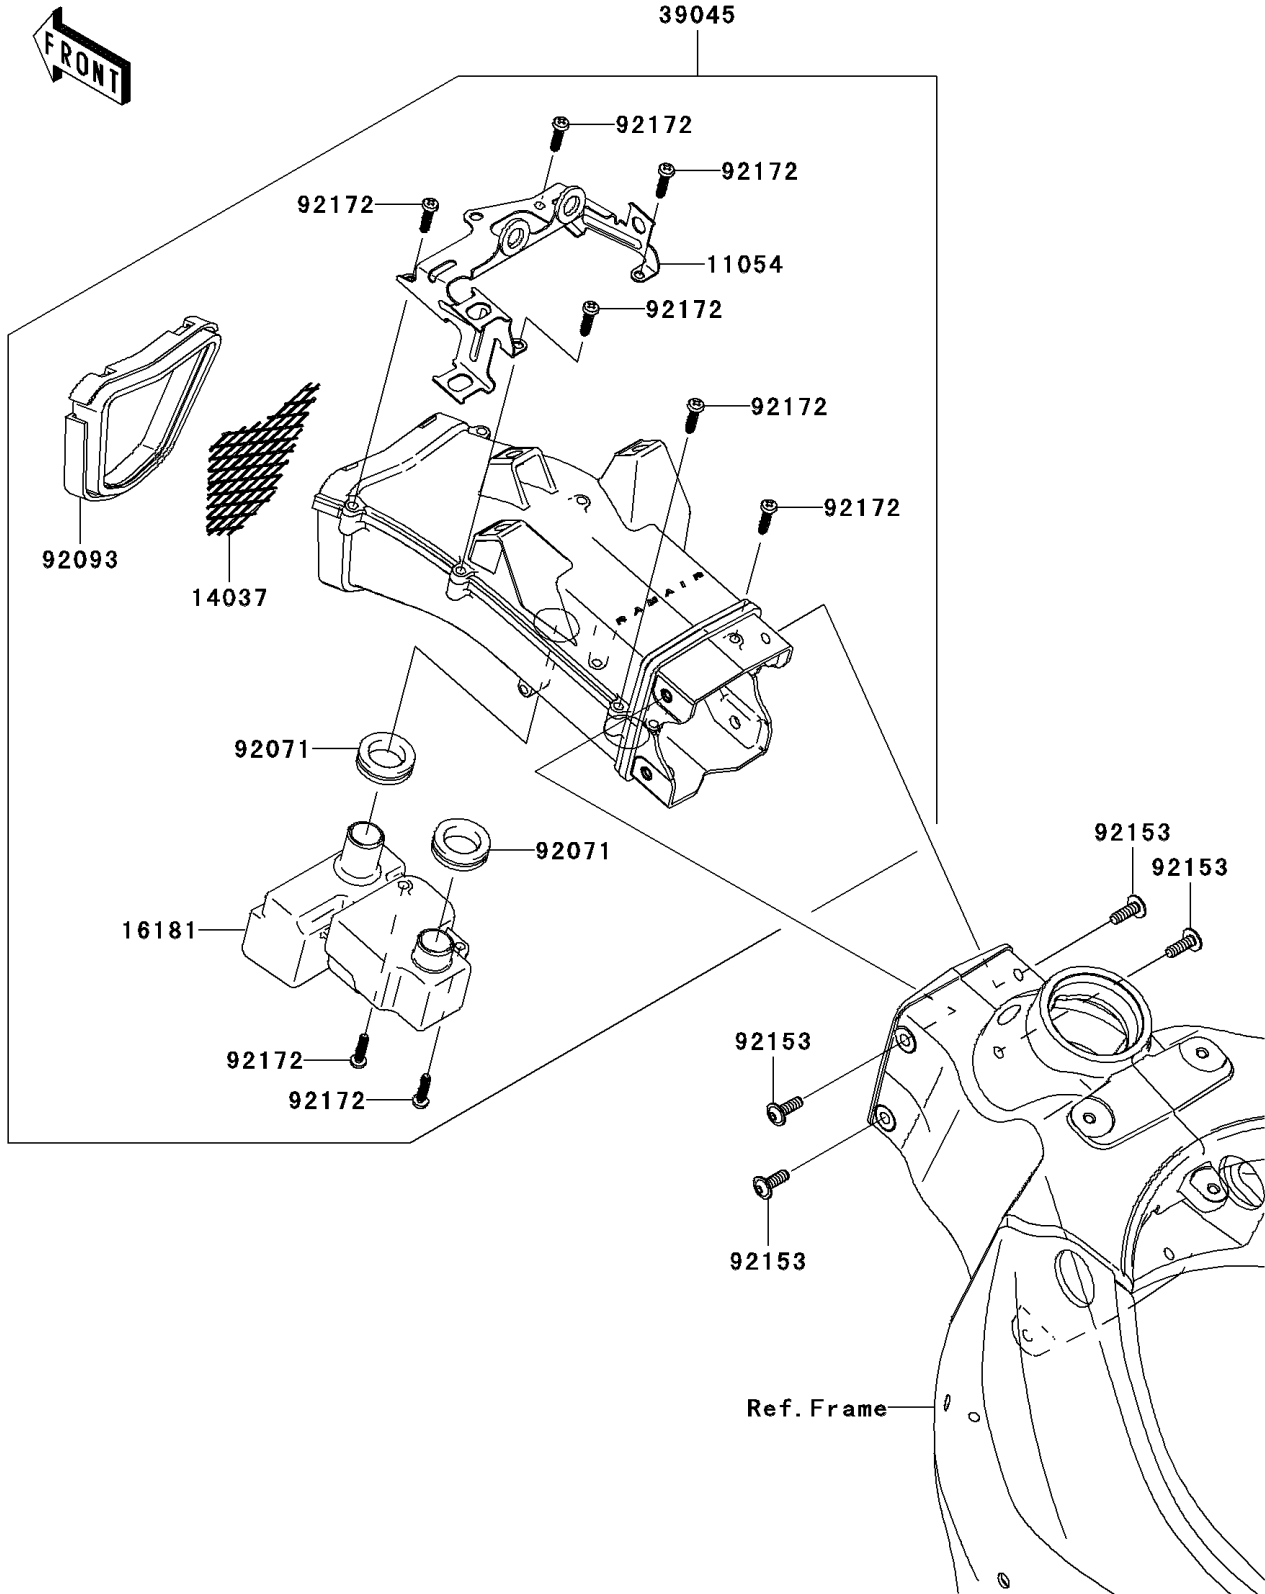

2008 Ninja® ZX™-6R PARTS DIAGRAM

Air Duct

E1131

2008 Ninja® ZX™-6R PARTS LIST

Air Duct

ITEM NAME	PART NUMBER	QUANTITY
BRACKET (Ref # 11054)	11054-0753	1
SCREEN (Ref # 14037)	14037-0081	1
TANK-RESONATOR (Ref # 16181)	16181-0011	1
DUCT-ASSY, RAM (Ref # 39045)	39045-0030	1
GROMMET (Ref # 92071)	92071-3704	2
SEAL (Ref # 92093)	92093-0068	1
BOLT, 6X18 (Ref # 92153)	92153-0875	4
SCREW, TAPPING, 5X20 (Ref # 92172)	92172-0009	8