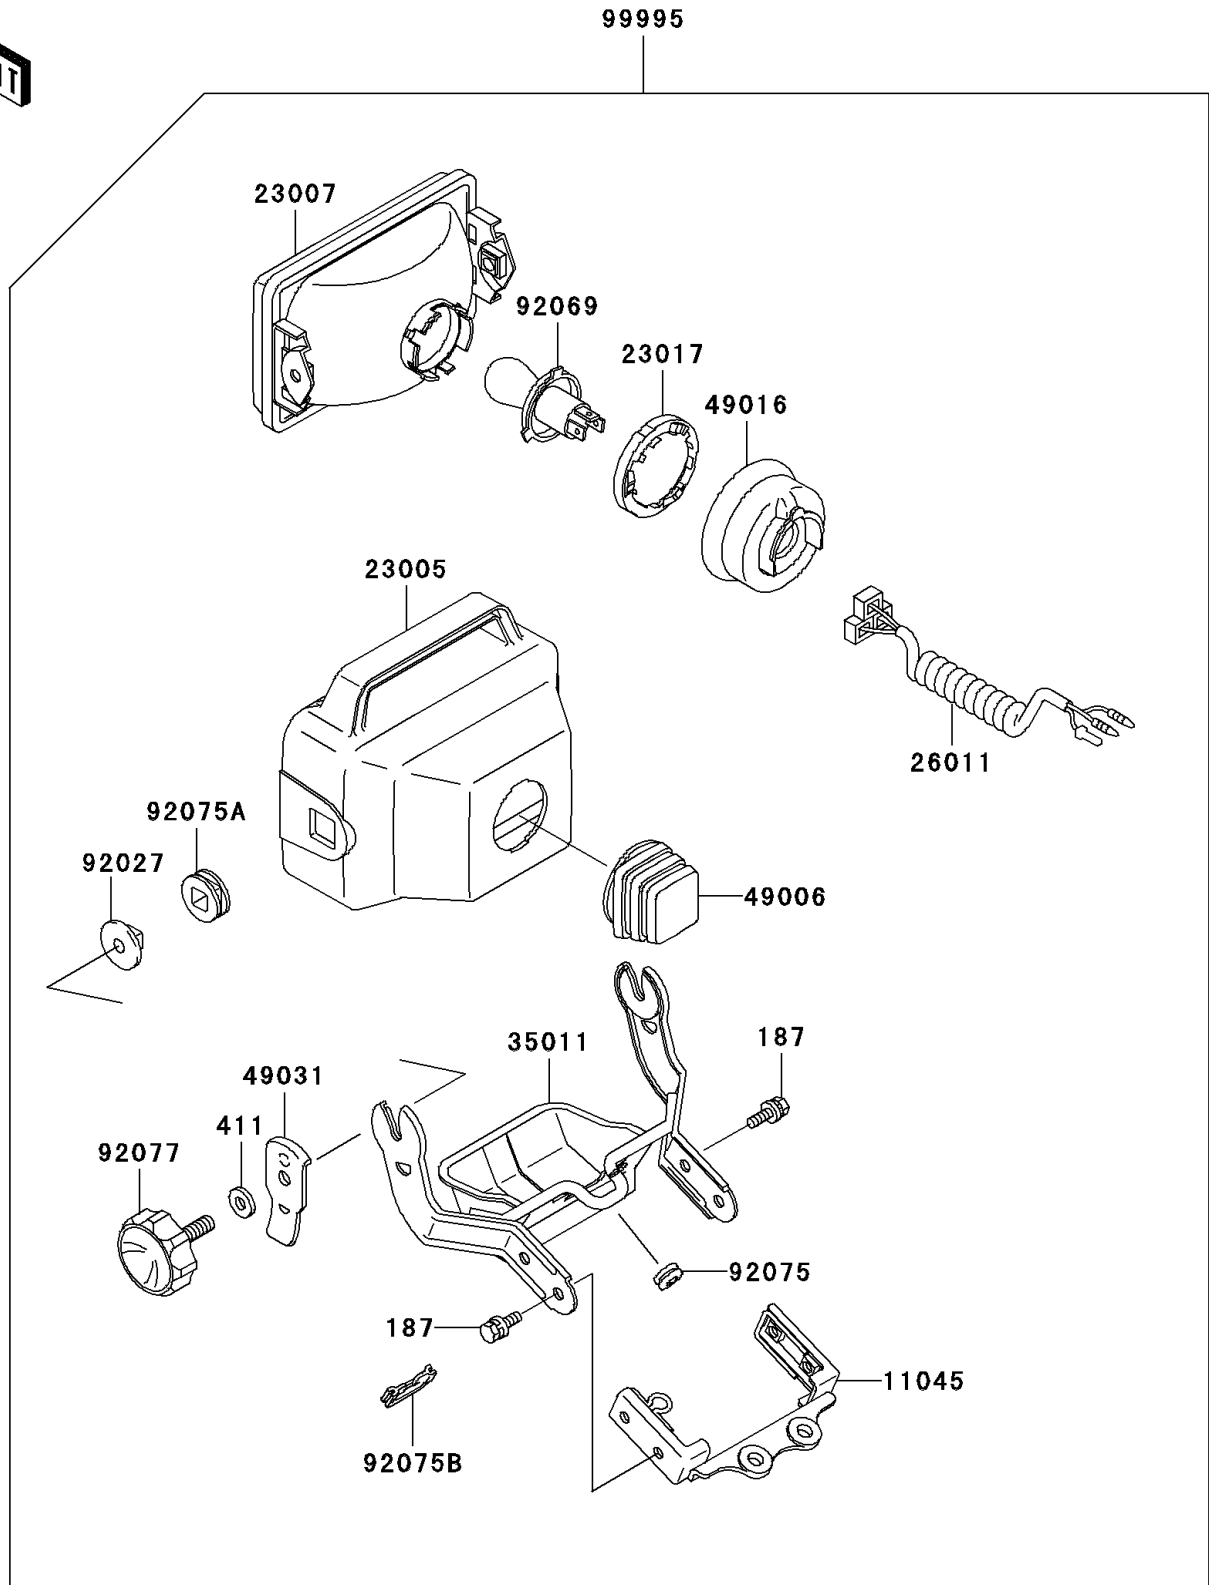

2004 Bayou 300 4X4 PARTS DIAGRAM

Optional Parts(Headlight)

F2890C

2004 Bayou 300 4X4 PARTS LIST

Optional Parts(Headlight)

ITEM NAME	PART NUMBER	QUANTITY
BOLT-UPSET-WSP (Ref # 187)	187C0614	4
WASHER-PLAIN,8MM,BLACK (Ref # 411)	411F0800	2
BRACKET,HEAD LAMP (Ref # 11045)	11045-1924	1
BODY-COMP-HEAD LAMP,BLACK (Ref # 23005)	23005-1064-6Z	1
LENS-COMP,HEAD LAMP (Ref # 23007)	23007-1138	1
SOCKET,BULB (Ref # 23017)	23017-1051	1
WIRE-LEAD,HEAD LAMP (Ref # 26011)	26011-1405	1
STAY,HEAD LAMP (Ref # 35011)	35011-1413	1
BOOT,HEAD LAMP BODY (Ref # 49006)	49006-1172	1
COVER-SEAL,BULB SOCKET (Ref # 49016)	49016-1111	1
LATCH,HEAD LAMP (Ref # 49031)	49031-1052	2
COLLAR,L=11.9 (Ref # 92027)	92027-1938	2
BULB,12V 65/60W (Ref # 92069)	92069-1069	1
DAMPER,HEAD LAMP HOLDER (Ref # 92075)	92075-1482	1
DAMPER,HEAD LAMP FITTING (Ref # 92075A)	92075-1768	2
DAMPER (Ref # 92075B)	92075-1881	1
KNOB,HEAD LAMP (Ref # 92077)	92077-1060	2
KIT.,HEAD LAMP (Ref # 99995)	99995-1018	1