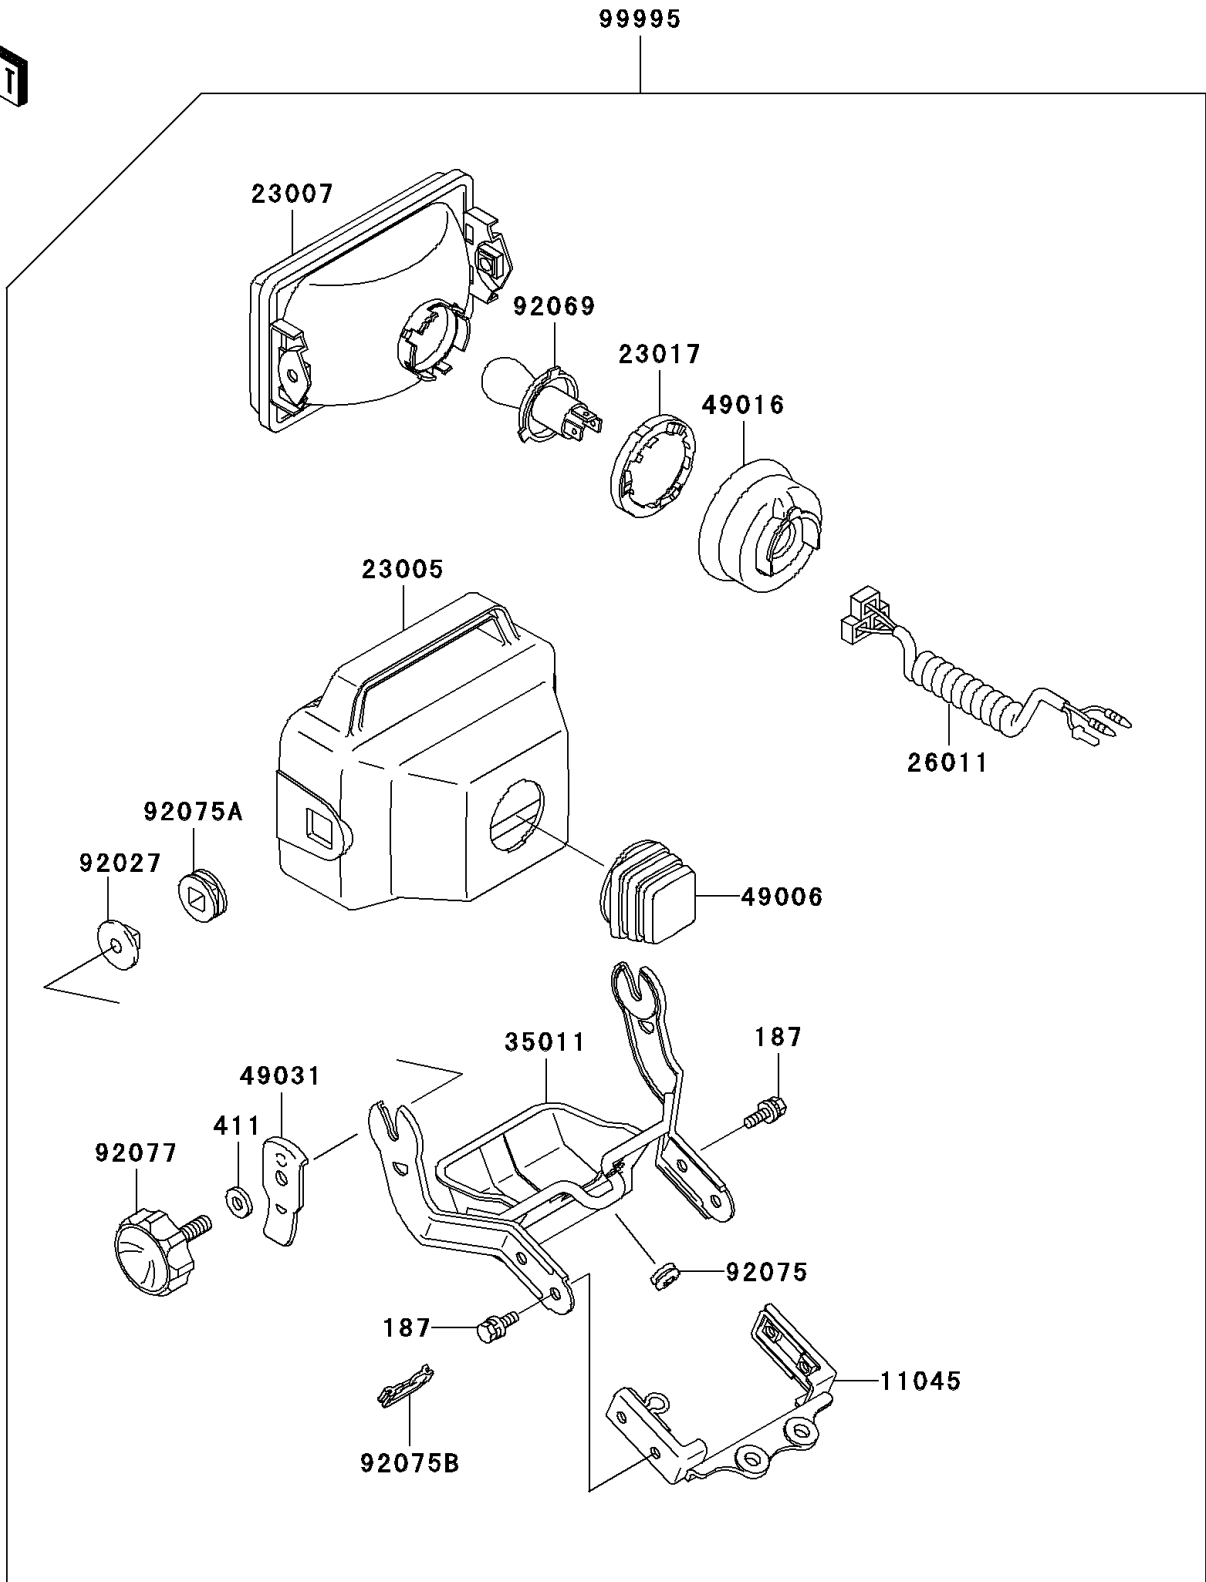

2005 Bayou 300 4X4 (Canada Only) PARTS DIAGRAM

Optional Parts(Headlight)

F2890C

2005 Bayou 300 4X4 (Canada Only) PARTS LIST

Optional Parts(Headlight)

ITEM NAME	PART NUMBER	QUANTITY
BOLT-UPSET-WSP (Ref # 187)	187C0614	4
WASHER-PLAIN,8MM,BLACK (Ref # 411)	411F0800	2
BRACKET,HEAD LAMP (Ref # 11045)	11045-1924	1
BODY-COMP-HEAD LAMP,BLACK (Ref # 23005)	23005-1064-6Z	1
LENS-COMP,HEAD LAMP (Ref # 23007)	23007-1138	1
SOCKET,BULB (Ref # 23017)	23017-1051	1
WIRE-LEAD,HEAD LAMP (Ref # 26011)	26011-1405	1
STAY,HEAD LAMP (Ref # 35011)	35011-1413	1
BOOT,HEAD LAMP BODY (Ref # 49006)	49006-1172	1
COVER-SEAL,BULB SOCKET (Ref # 49016)	49016-1111	1
LATCH,HEAD LAMP (Ref # 49031)	49031-1052	2
COLLAR,L=11.9 (Ref # 92027)	92027-1938	2
BULB,12V 65/60W (Ref # 92069)	92069-1069	1
DAMPER,HEAD LAMP HOLDER (Ref # 92075)	92075-1482	1
DAMPER,HEAD LAMP FITTING (Ref # 92075A)	92075-1768	2
DAMPER (Ref # 92075B)	92075-1881	1
KNOB,HEAD LAMP (Ref # 92077)	92077-1060	2
KIT.,HEAD LAMP (Ref # 99995)	99995-1018	1