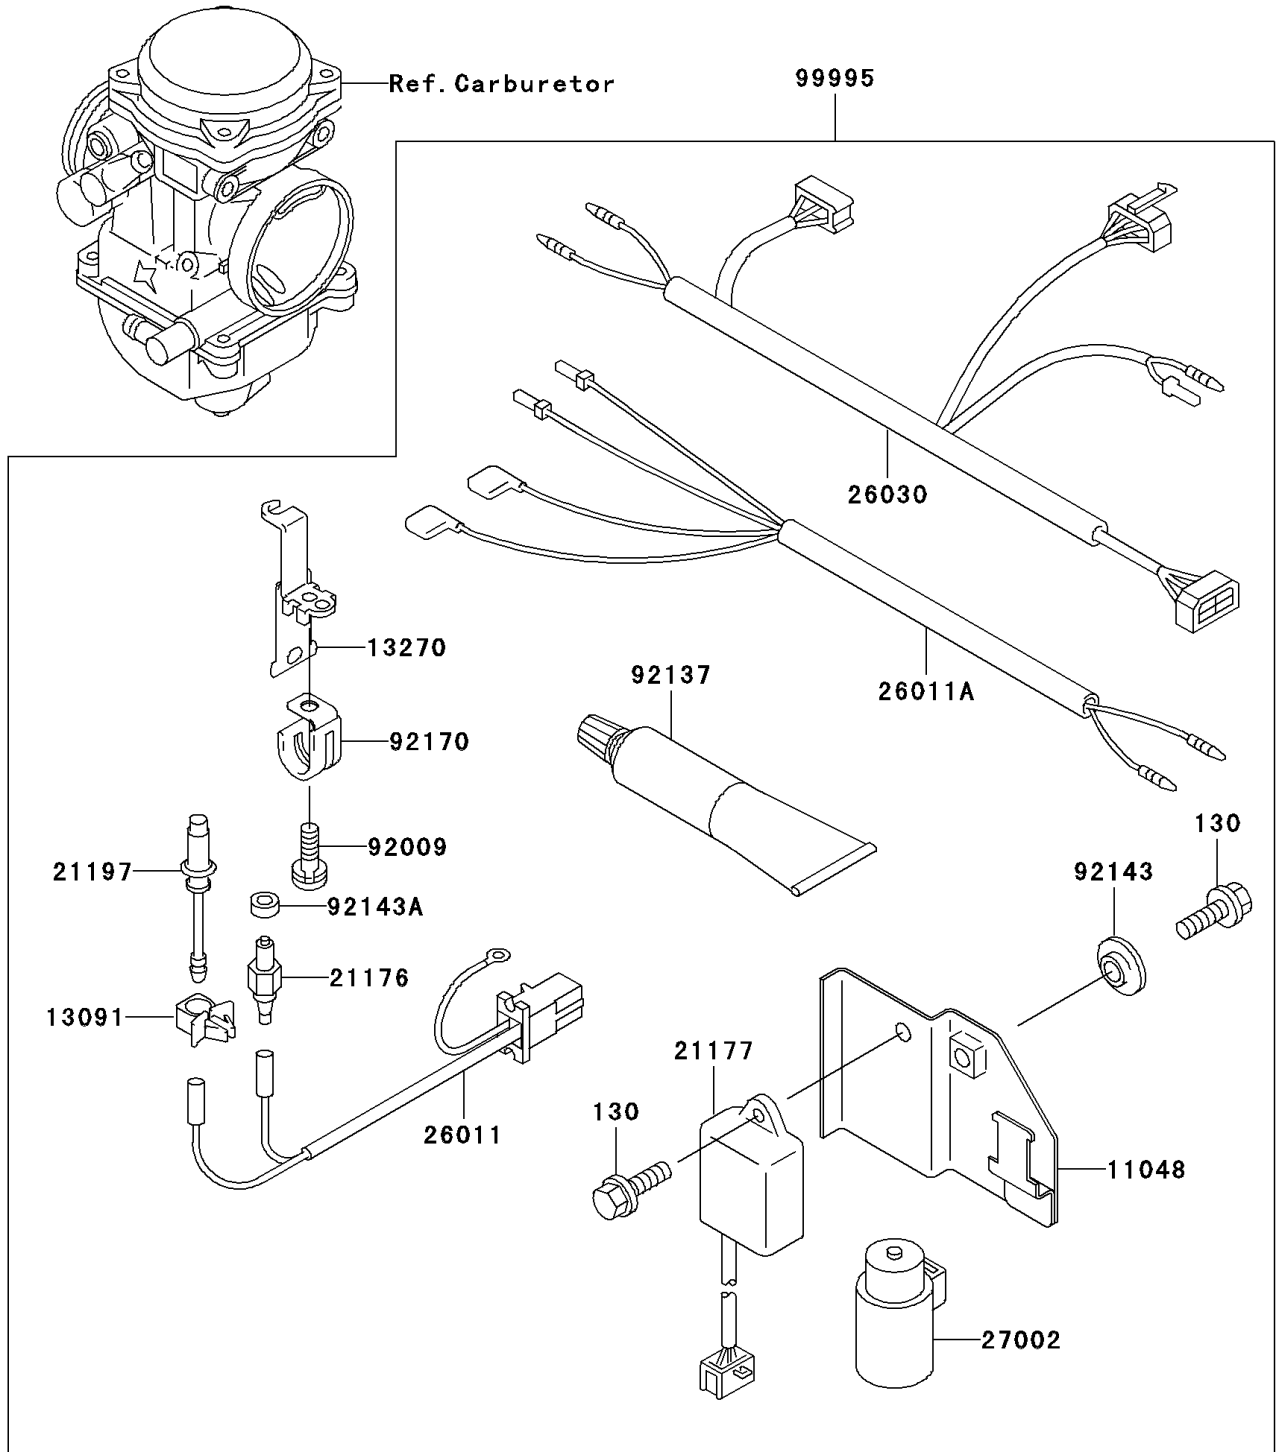

2005 Bayou 300 4X4 (Canada Only) PARTS DIAGRAM

Optional Parts(Carburetor)(CN)

F2890D

2005 Bayou 300 4X4 (Canada Only) PARTS LIST

Optional Parts(Carburetor)(CN)

ITEM NAME	PART NUMBER	QUANTITY
BOLT-FLANGED,6X14,BLACK (Ref # 130)	130J0614	2
BRACKET,ELECTRIC (Ref # 11048)	11048-1966	1
HOLDER,HEATER (Ref # 13091)	13091-1866	1
PLATE,HEATER STAY (Ref # 13270)	13270-1145	1
SENSOR (Ref # 21176)	21176-1069	1
CONTROLLER (Ref # 21177)	21177-1057	1
HEATER (Ref # 21197)	21197-1003	1
WIRE-LEAD (Ref # 26011)	26011-1606	1
WIRE-LEAD (Ref # 26011A)	26011-1614	1
HARNESS,RR (Ref # 26030)	26030-1421	1
RELAY-ASSY (Ref # 27002)	27002-1095	1
SCREW (Ref # 92009)	92009-1706	1
SILICONE COMPOUND (Ref # 92137)	92137-1001	1
COLLAR (Ref # 92143)	92143-1087	1
COLLAR (Ref # 92143A)	92143-1747	1
CLAMP,HARNESS (Ref # 92170)	92170-1396	1
SET,KLF300-C7 (Ref # 99995)	99995-1378	1