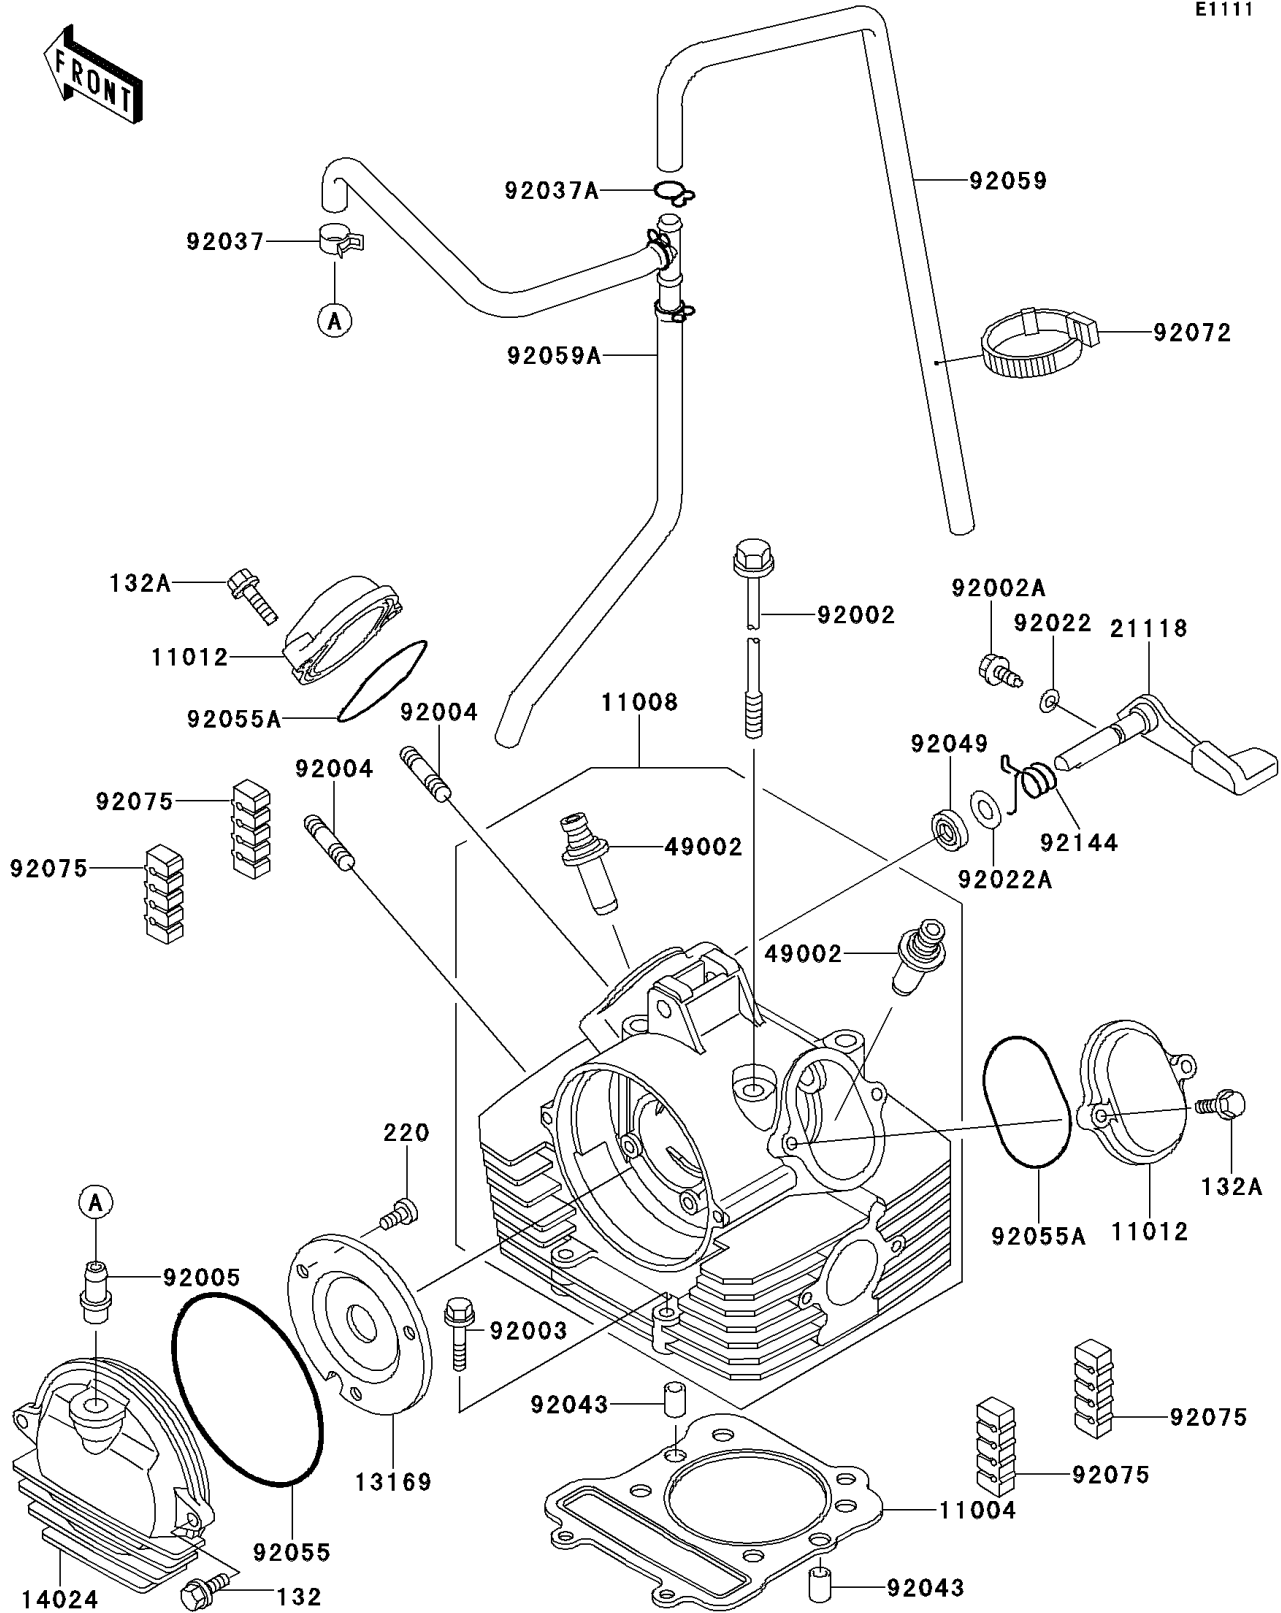

# 1994 Bayou 300 4X4 PARTS DIAGRAM

Cylinder Head

E1111

# 1994 Bayou 300 4X4 PARTS LIST

## Cylinder Head

ITEM NAME	PART NUMBER	QUANTITY
BOLT-FLANGED-SMALL (Ref # 132)	132Y0616	2
BOLT-FLANGED-SMALL (Ref # 132A)	132Y0625	4
SCREW-PAN-CROS,6X10 (Ref # 220)	220B0610	3
GASKET-HEAD (Ref # 11004)	11004-1183	1
HEAD-COMP-CYLINDER (Ref # 11008)	11008-1292	1
CAP,ROCKER ARM (Ref # 11012)	11012-1486	2
PLATE,CAMSHAFT COVER (Ref # 13169)	13169-1961	1
COVER,CAMSHAFT (Ref # 14024)	14024-1060	1
DECOMPRESSOR,LEVER (Ref # 21118)	21118-1062	1
GUIDE-VALVE (Ref # 49002)	49002-1092	2
BOLT,8X233 (Ref # 92002)	92002-1515	4
BOLT,DECOMPRESSOR (Ref # 92002A)	92002-1962	1
BOLT,FLANGED,6X32 (Ref # 92003)	92003-229	2
STUD,8X30 (Ref # 92004)	92004-1121	2
FITTING,BREATHER PIPE (Ref # 92005)	92005-1124	1
WASHER,6.1X12X1 (Ref # 92022)	92022-077	1
WASHER,10.2X20X0.5 (Ref # 92022A)	92022-1649	1
CLAMP (Ref # 92037)	92037-1181	1
CLAMP,FUEL TUBE (Ref # 92037A)	92037-1271	1
PIN,8.2X10X14 (Ref # 92043)	92043-1264	2
SEAL-OIL,SD10205-1HS (Ref # 92049)	92049-1286	1
RING-O,99MM (Ref # 92055)	92055-107	1
RING-O,53.5X2.6 (Ref # 92055A)	92055-112	2
TUBE,BREATHER (Ref # 92059)	92059-1511	1
TUBE,ASSY (Ref # 92059A)	92059-1787	1
BAND,L=149 (Ref # 92072)	92072-031	1
DAMPER (Ref # 92075)	92075-1657	4
SPRING,DECOMPRESSOR (Ref # 92144)	92144-1154	1