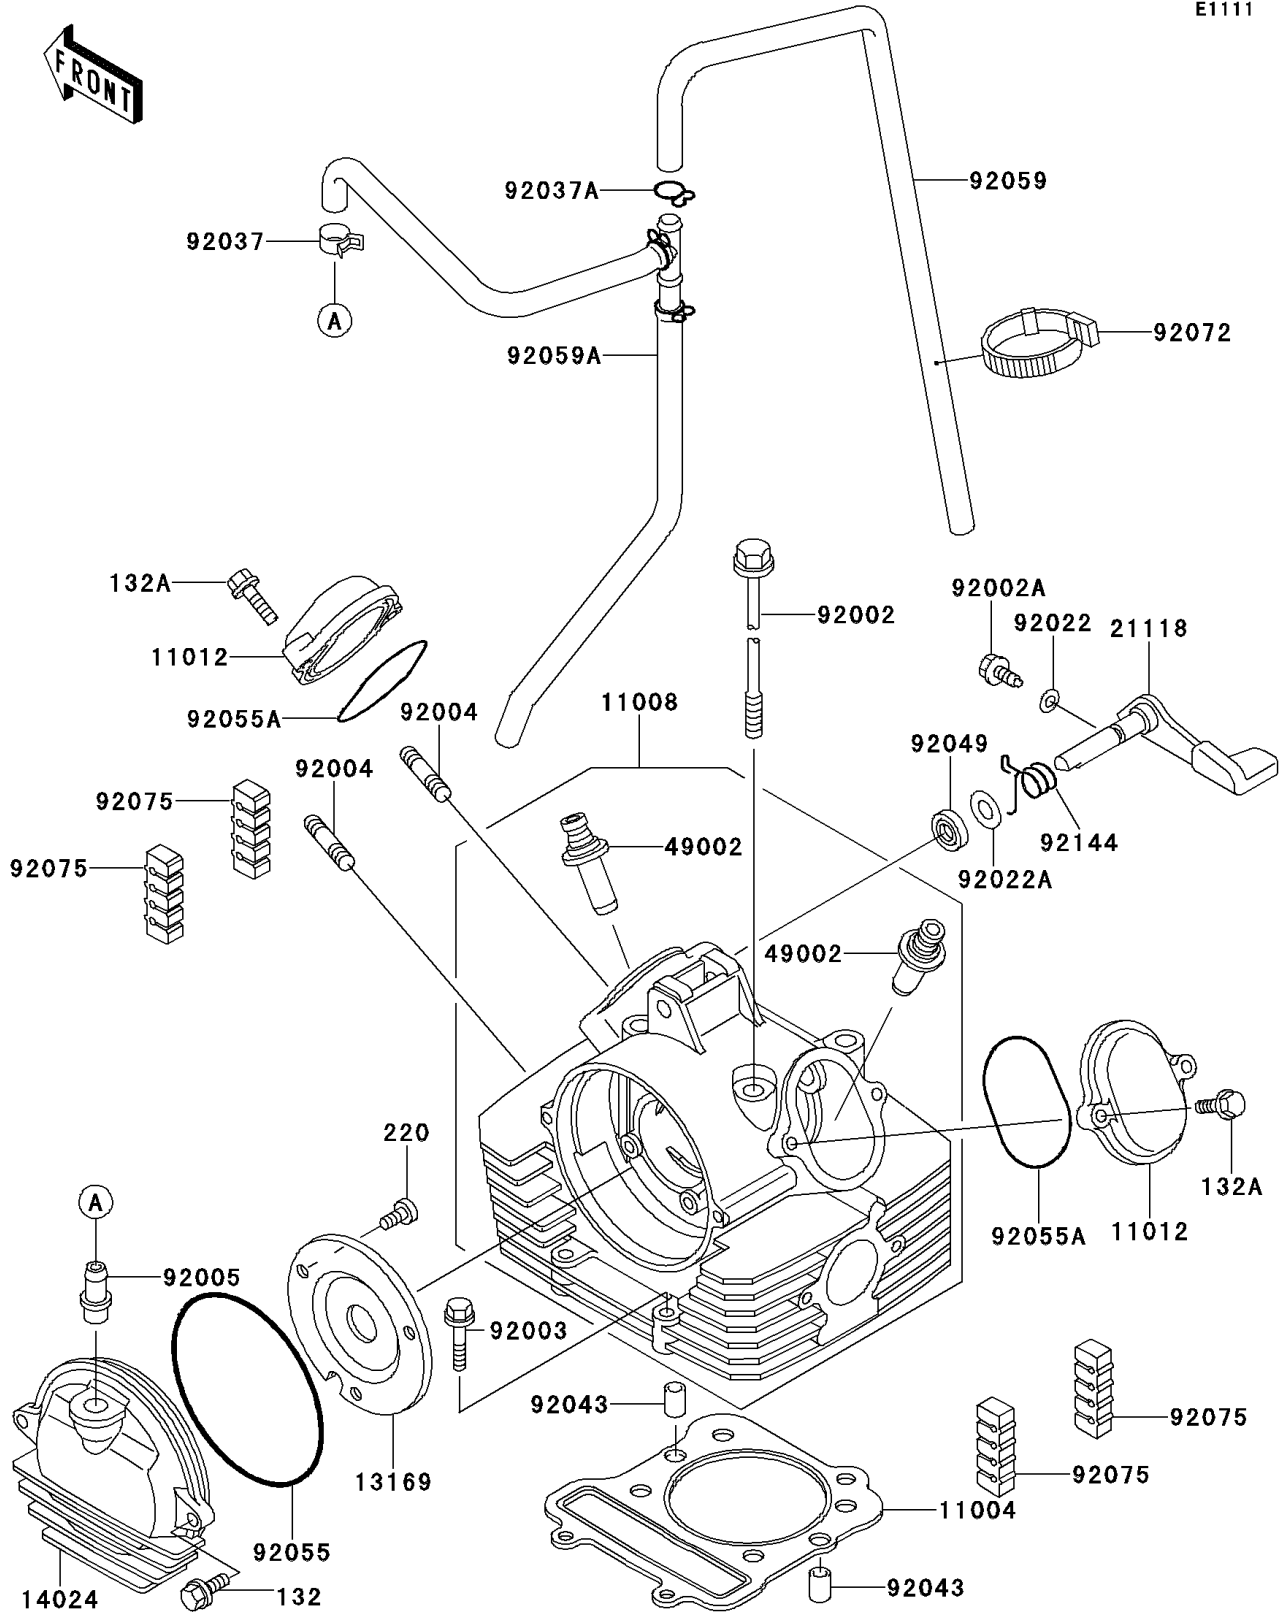

1995 Bayou 300 4X4 PARTS DIAGRAM

Cylinder Head

E1111

1995 Bayou 300 4X4 PARTS LIST

Cylinder Head

ITEM NAME	PART NUMBER	QUANTITY
BOLT-FLANGED-SMALL (Ref # 132)	132Y0616	2
BOLT-FLANGED-SMALL (Ref # 132A)	132Y0625	4
SCREW-PAN-CROS,6X10 (Ref # 220)	220B0610	3
GASKET-HEAD (Ref # 11004)	11004-1183	1
HEAD-COMP-CYLINDER (Ref # 11008)	11008-1292	1
CAP,ROCKER ARM (Ref # 11012)	11012-1486	2
PLATE,CAMSHAFT COVER (Ref # 13169)	13169-1961	1
COVER,CAMSHAFT (Ref # 14024)	14024-1060	1
DECOMPRESSOR,LEVER (Ref # 21118)	21118-1062	1
GUIDE-VALVE (Ref # 49002)	49002-1092	2
BOLT,8X233 (Ref # 92002)	92002-1515	4
BOLT,DECOMPRESSOR (Ref # 92002A)	92002-1962	1
BOLT,FLANGED,6X32 (Ref # 92003)	92003-229	2
STUD,8X30 (Ref # 92004)	92004-1121	2
FITTING,BREATHER PIPE (Ref # 92005)	92005-1124	1
WASHER,6.1X12X1 (Ref # 92022)	92022-077	1
WASHER,10.2X20X0.5 (Ref # 92022A)	92022-1649	1
CLAMP (Ref # 92037)	92037-1181	1
CLAMP,FUEL TUBE (Ref # 92037A)	92037-1271	1
PIN,8.2X10X14 (Ref # 92043)	92043-1264	2
SEAL-OIL,SD10205-1HS (Ref # 92049)	92049-1286	1
RING-O,99MM (Ref # 92055)	92055-107	1
RING-O,53.5X2.6 (Ref # 92055A)	92055-112	2
TUBE,BREATHER (Ref # 92059)	92059-1511	1
TUBE,ASSY (Ref # 92059A)	92059-1787	1
BAND,L=149 (Ref # 92072)	92072-031	1
DAMPER (Ref # 92075)	92075-1657	4
SPRING,DECOMPRESSOR (Ref # 92144)	92144-1154	1