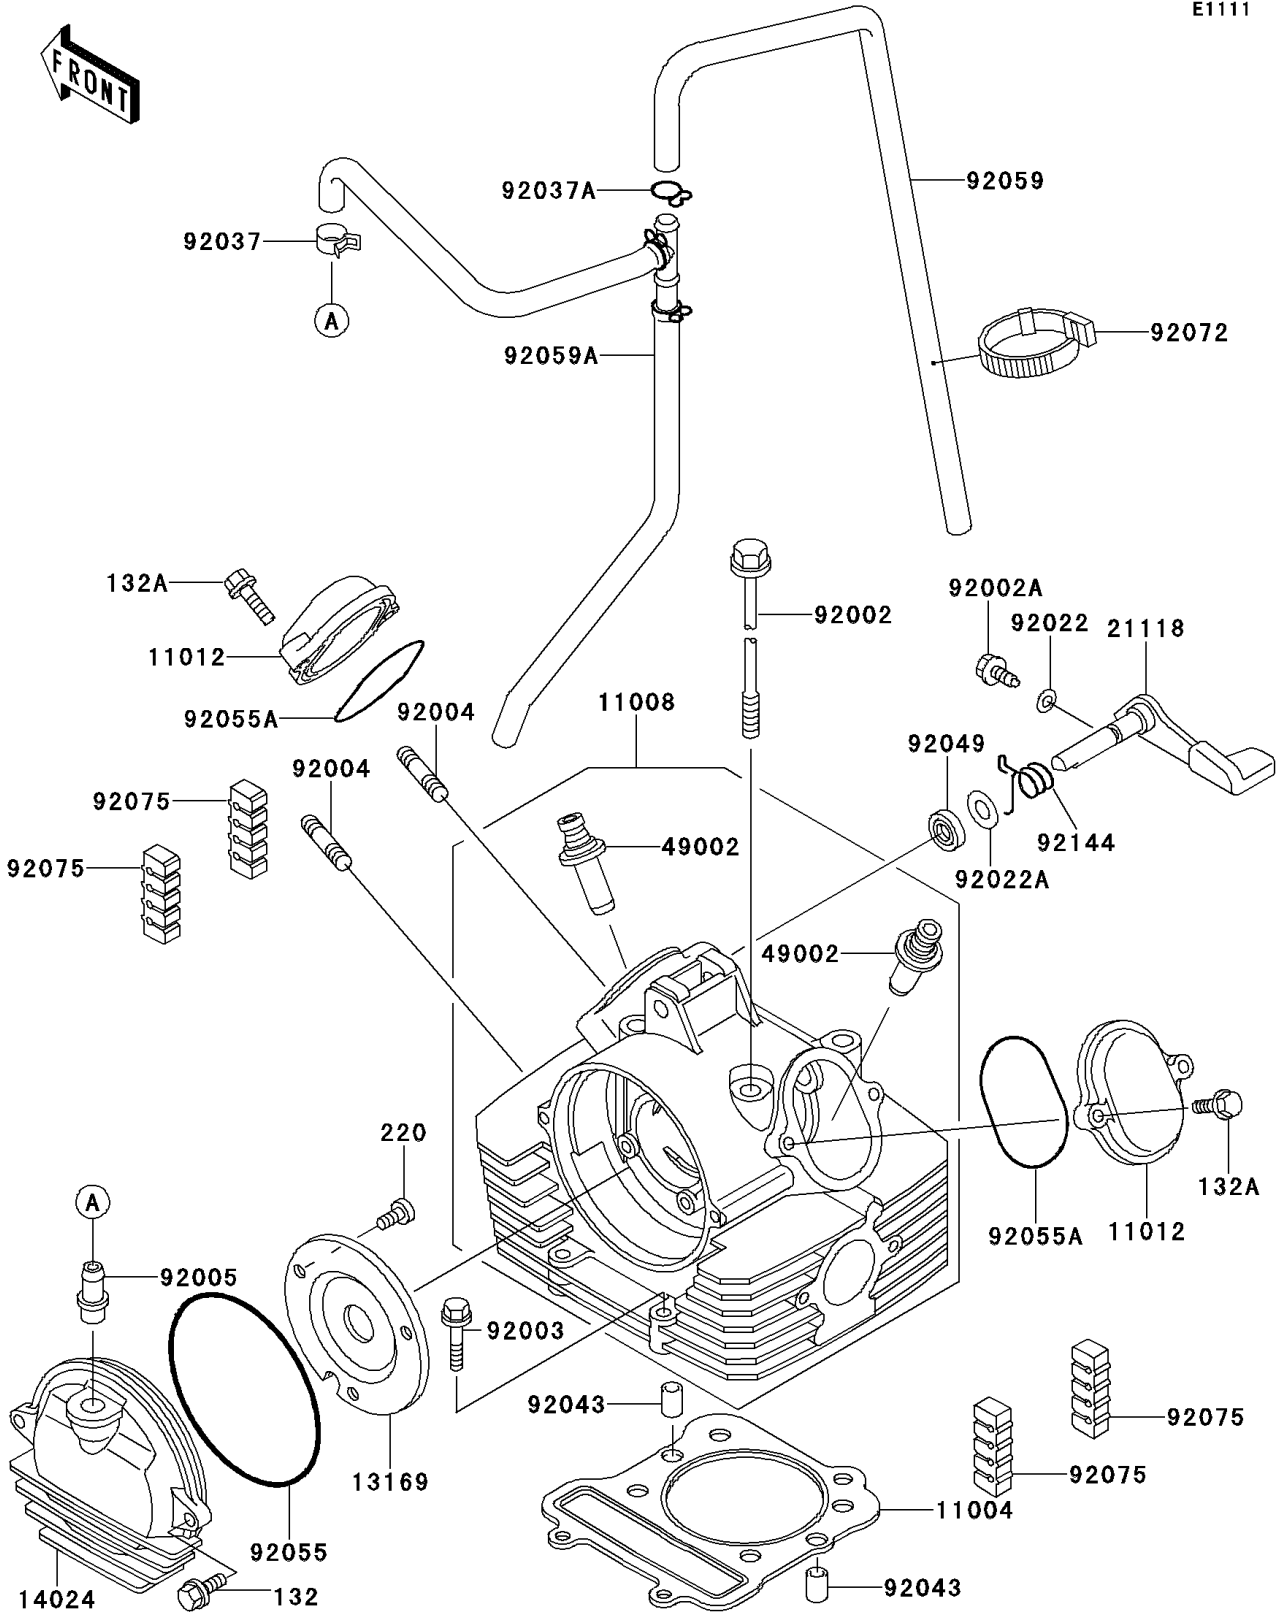

1996 Bayou 300 4X4 PARTS DIAGRAM

Cylinder Head

E1111

1996 Bayou 300 4X4 PARTS LIST

Cylinder Head

ITEM NAME	PART NUMBER	QUANTITY
BOLT-FLANGED-SMALL (Ref # 132)	132Y0616	2
BOLT-FLANGED-SMALL (Ref # 132A)	132Y0625	4
SCREW-PAN-CROS,6X10 (Ref # 220)	220B0610	3
GASKET-HEAD (Ref # 11004)	11004-1183	1
HEAD-COMP-CYLINDER (Ref # 11008)	11008-1292	1
CAP,ROCKER ARM (Ref # 11012)	11012-1486	2
PLATE,CAMSHAFT COVER (Ref # 13169)	13169-1961	1
COVER,CAMSHAFT (Ref # 14024)	14024-1060	1
DECOMPRESSOR,LEVER (Ref # 21118)	21118-1062	1
GUIDE-VALVE (Ref # 49002)	49002-1092	2
BOLT,8X233 (Ref # 92002)	92002-1515	4
BOLT,DECOMPRESSOR (Ref # 92002A)	92002-1962	1
BOLT,FLANGED,6X32 (Ref # 92003)	92003-229	2
STUD,8X30 (Ref # 92004)	92004-1121	2
FITTING,BREATHER PIPE (Ref # 92005)	92005-1124	1
WASHER,6.1X12X1 (Ref # 92022)	92022-077	1
WASHER,10.2X20X0.5 (Ref # 92022A)	92022-1649	1
CLAMP (Ref # 92037)	92037-1181	1
CLAMP,FUEL TUBE (Ref # 92037A)	92037-1271	1
PIN,8.2X10X14 (Ref # 92043)	92043-1264	2
SEAL-OIL,SD10205-1HS (Ref # 92049)	92049-1286	1
RING-O,99MM (Ref # 92055)	92055-107	1
RING-O,53.5X2.6 (Ref # 92055A)	92055-112	2
TUBE,BREATHER (Ref # 92059)	92059-1511	1
TUBE,ASSY (Ref # 92059A)	92059-1787	1
BAND,L=149 (Ref # 92072)	92072-031	1
DAMPER (Ref # 92075)	92075-1657	4
SPRING,DECOMPRESSOR (Ref # 92144)	92144-1154	1