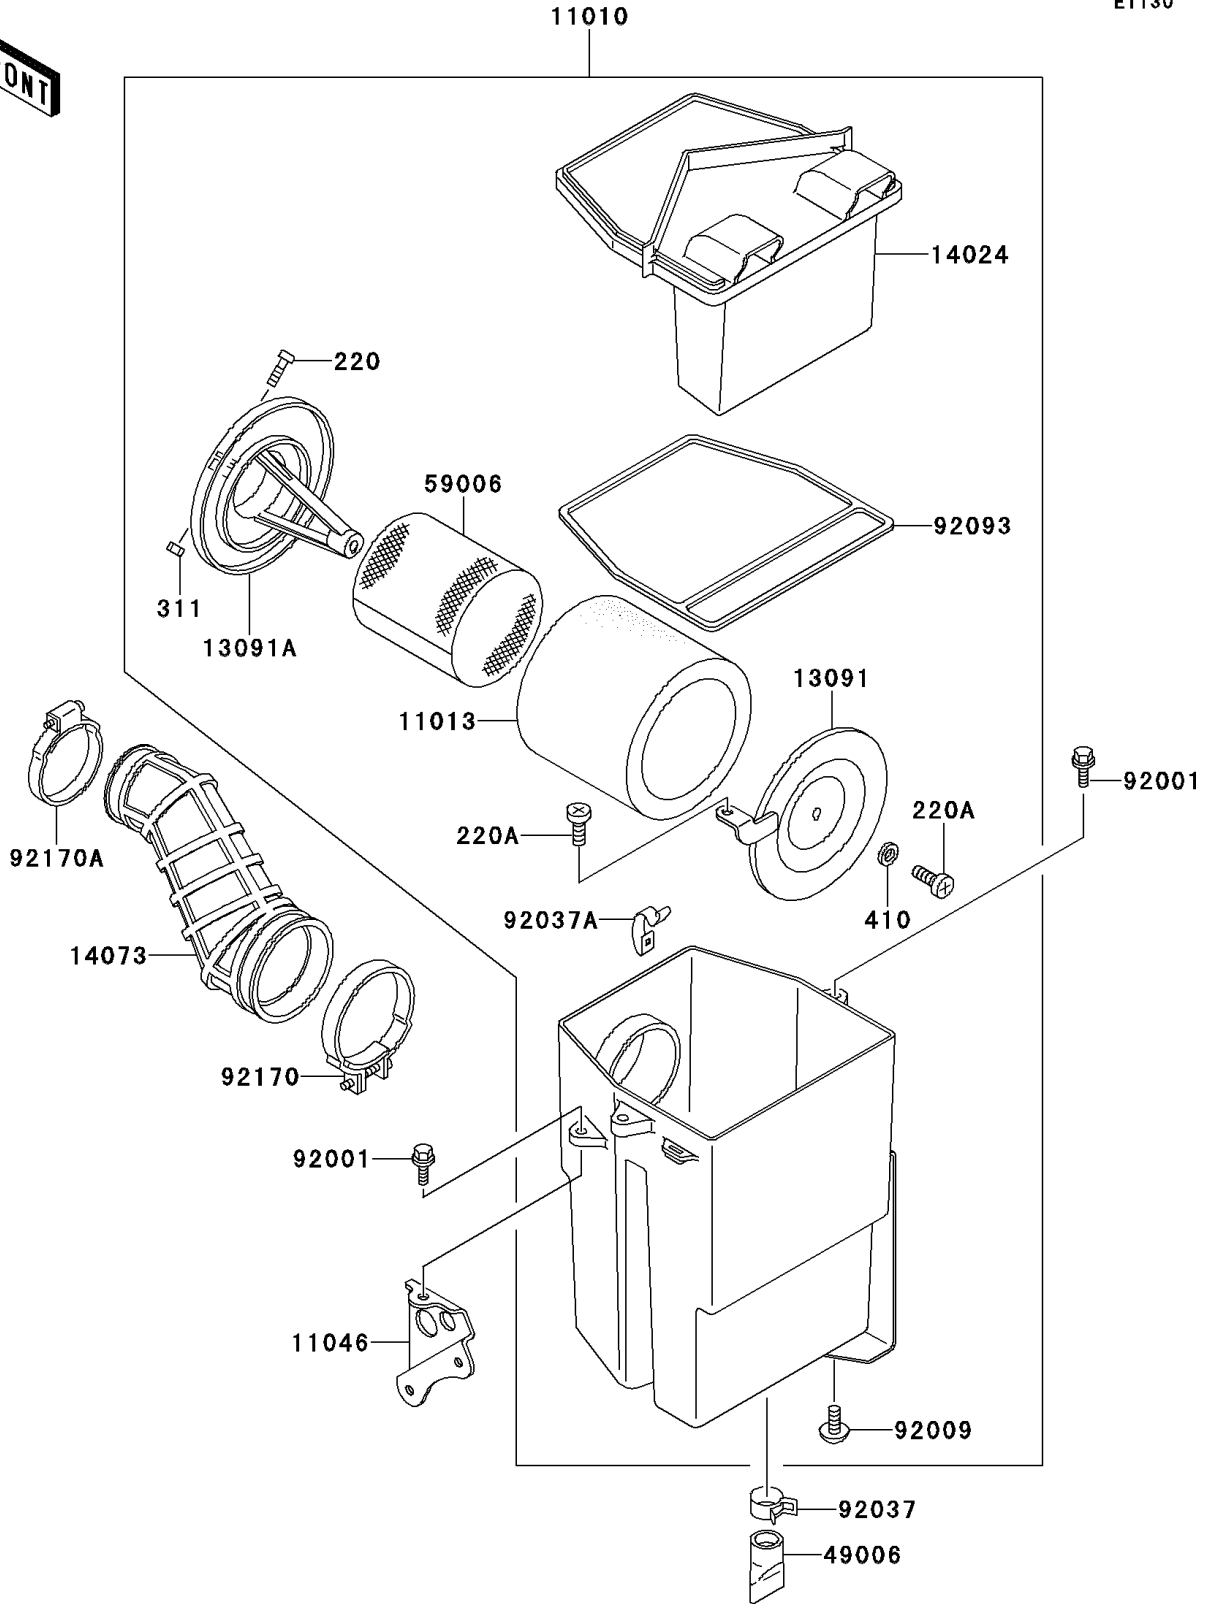

1993 Bayou 300 4X4 PARTS DIAGRAM

Air Cleaner(KLF300-C5&NAMI.C8)

E1130

1993 Bayou 300 4X4 PARTS LIST

Air Cleaner(KLF300-C5&NAMI.C8)

ITEM NAME	PART NUMBER	QUANTITY
SCREW-PAN-CROS (Ref # 220)	220B0516	1
SCREW-PAN-CROS,6X14 (Ref # 220A)	220B0614	2
NUT-HEX (Ref # 311)	311B0500	1
WASHER-PLAIN-SMALL,6MM (Ref # 410)	410B0600	1
FILTER-ASSY-AIR (Ref # 11010)	11010-1365	1
ELEMENT-AIR FILTER (Ref # 11013)	11013-1158	1
BRACKET,REGULATOR (Ref # 11046)	11046-1042	1
HOLDER,ELEMENT (Ref # 13091)	13091-1488	1
HOLDER,AIR FILTER ELEMENT (Ref # 13091A)	13091-1565	1
COVER,AIR FILTER (Ref # 14024)	14024-1703	1
DUCT,AIR (Ref # 14073)	14073-1359	1
BOOT (Ref # 49006)	49006-1199	1
ARRESTER-FLAME (Ref # 59006)	59006-1052	1
BOLT,6X18 (Ref # 92001)	92001-1342	3
SCREW,TAPPING,5X10 (Ref # 92009)	92009-1332	2
CLAMP (Ref # 92037)	92037-1460	1
CLAMP,AIR FILTER (Ref # 92037A)	92037-1783	4
SEAL,AIR FILTER (Ref # 92093)	92093-1241	1
CLAMP (Ref # 92170)	92170-1149	1
CLAMP (Ref # 92170A)	92170-1674	1