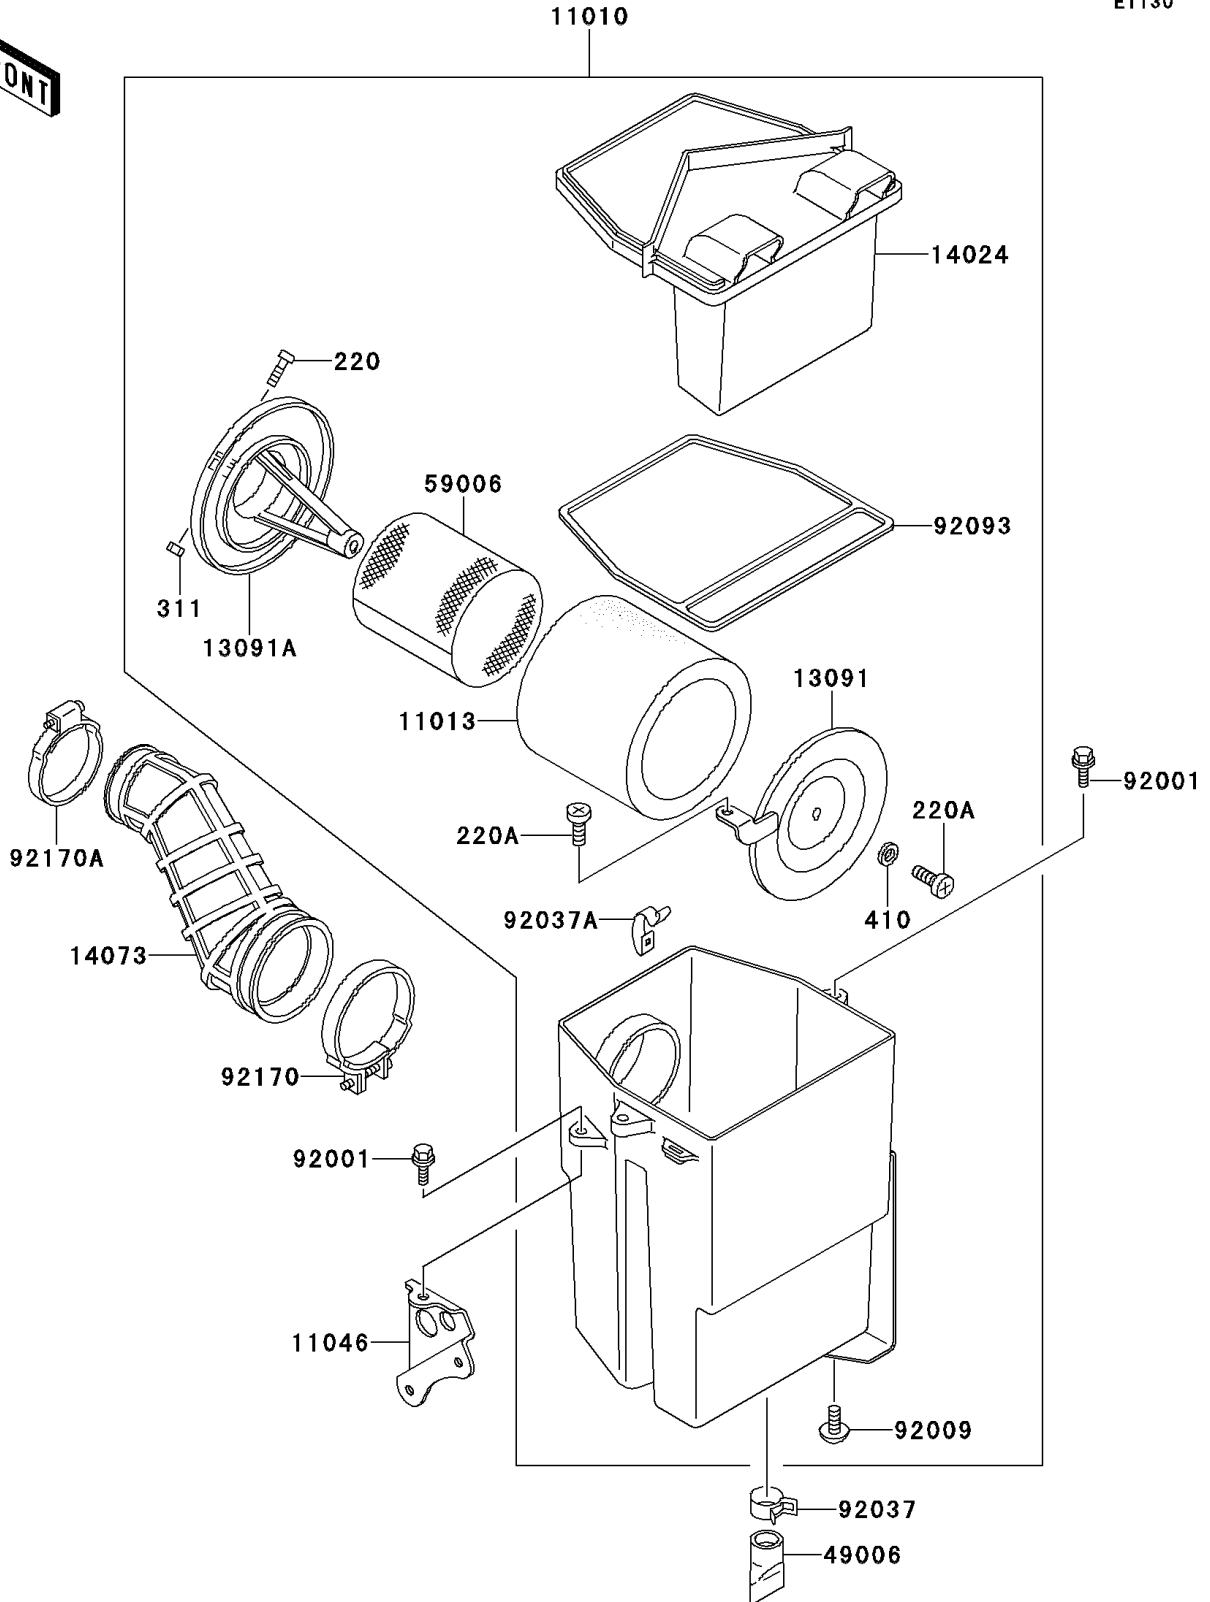

# 1994 Bayou 300 4X4 PARTS DIAGRAM

Air Cleaner(KLF300-C5&NAMI.C8)

E1130

# 1994 Bayou 300 4X4 PARTS LIST

Air Cleaner(KLF300-C5&NAMI.C8)

ITEM NAME	PART NUMBER	QUANTITY
SCREW-PAN-CROS (Ref # 220)	220B0516	1
SCREW-PAN-CROS,6X14 (Ref # 220A)	220B0614	2
NUT-HEX (Ref # 311)	311B0500	1
WASHER-PLAIN-SMALL,6MM (Ref # 410)	410B0600	1
FILTER-ASSY-AIR (Ref # 11010)	11010-1365	1
ELEMENT-AIR FILTER (Ref # 11013)	11013-1158	1
BRACKET,REGULATOR (Ref # 11046)	11046-1042	1
HOLDER,ELEMENT (Ref # 13091)	13091-1488	1
HOLDER,AIR FILTER ELEMENT (Ref # 13091A)	13091-1565	1
COVER,AIR FILTER (Ref # 14024)	14024-1703	1
DUCT,AIR (Ref # 14073)	14073-1359	1
BOOT (Ref # 49006)	49006-1199	1
ARRESTER-FLAME (Ref # 59006)	59006-1052	1
BOLT,6X18 (Ref # 92001)	92001-1342	3
SCREW,TAPPING,5X10 (Ref # 92009)	92009-1332	2
CLAMP (Ref # 92037)	92037-1460	1
CLAMP,AIR FILTER (Ref # 92037A)	92037-1783	4
SEAL,AIR FILTER (Ref # 92093)	92093-1241	1
CLAMP (Ref # 92170)	92170-1149	1
CLAMP (Ref # 92170A)	92170-1674	1