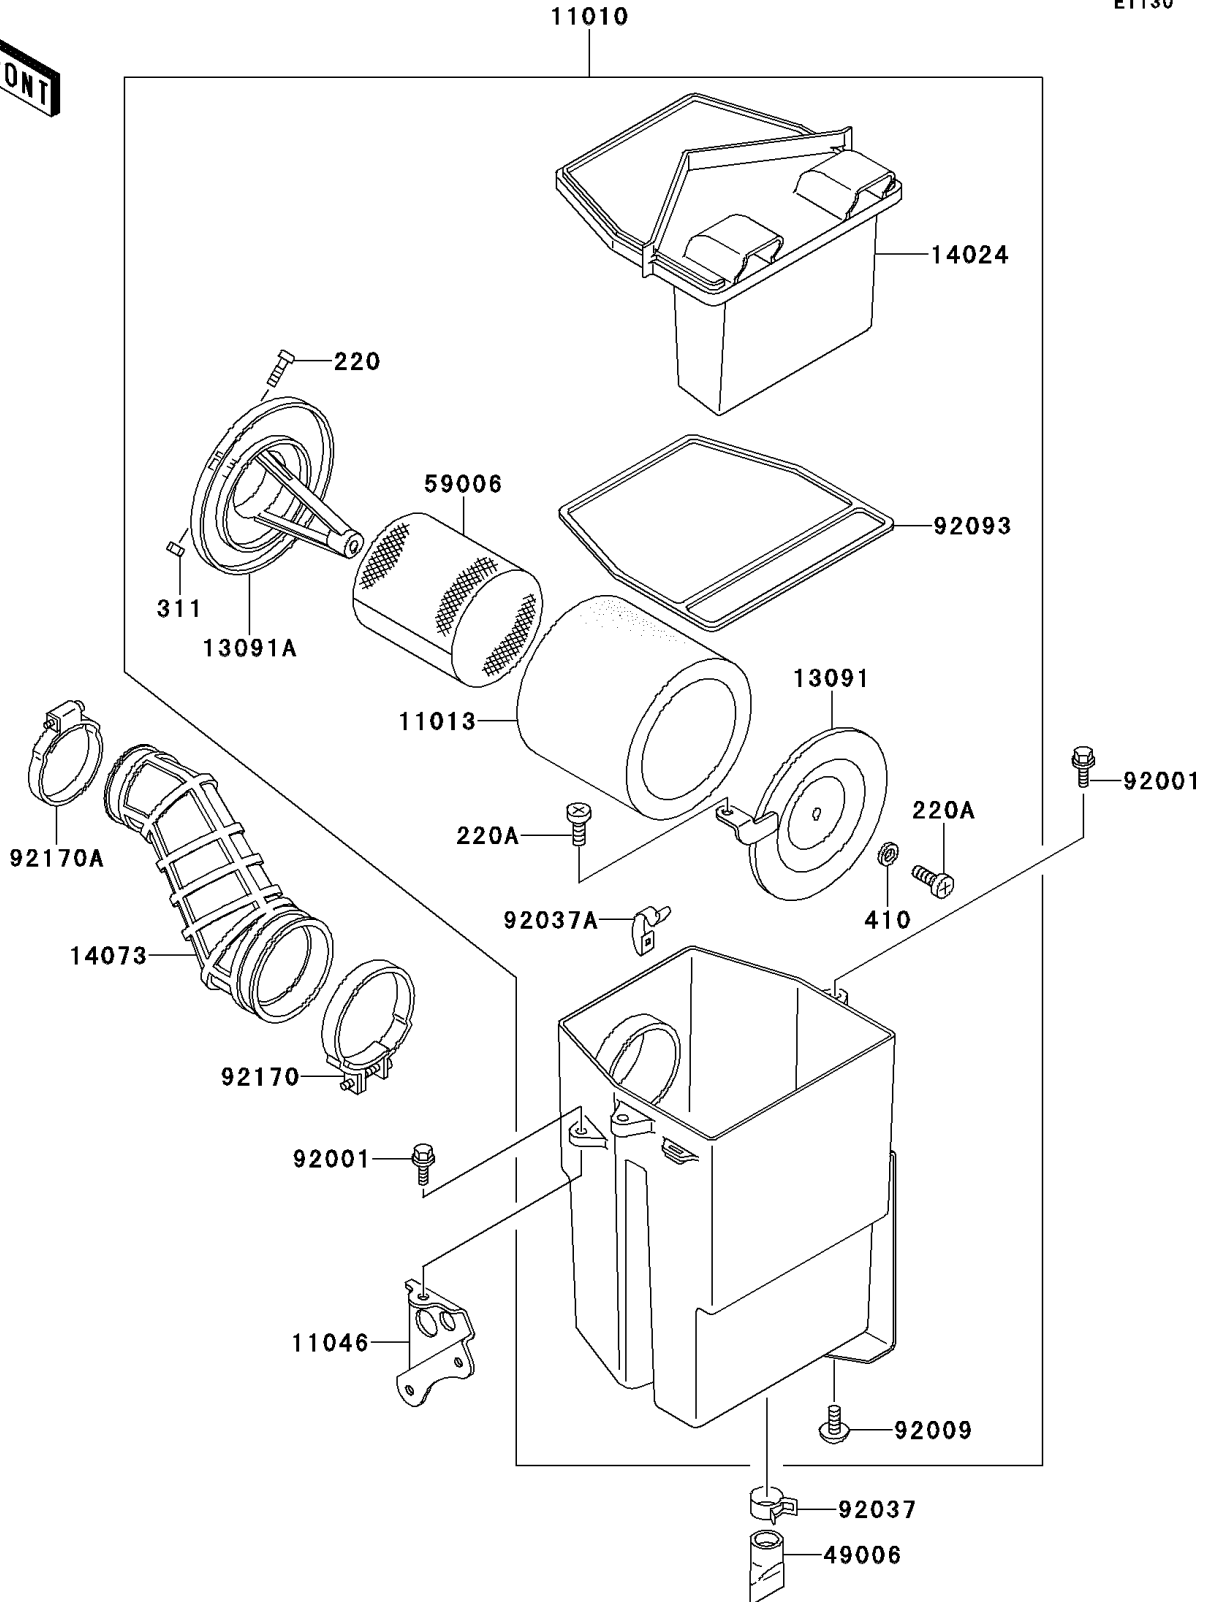

# 1996 Bayou 300 4X4 PARTS DIAGRAM

Air Cleaner(KLF300-C5&NAMI.C8)

E1130

# 1996 Bayou 300 4X4 PARTS LIST

Air Cleaner(KLF300-C5&NAMI.C8)

ITEM NAME	PART NUMBER	QUANTITY
SCREW-PAN-CROS (Ref # 220)	220B0516	1
SCREW-PAN-CROS,6X14 (Ref # 220A)	220B0614	2
NUT-HEX (Ref # 311)	311B0500	1
WASHER-PLAIN-SMALL,6MM (Ref # 410)	410B0600	1
FILTER-ASSY-AIR (Ref # 11010)	11010-1365	1
ELEMENT-AIR FILTER (Ref # 11013)	11013-1158	1
BRACKET,REGULATOR (Ref # 11046)	11046-1042	1
HOLDER,ELEMENT (Ref # 13091)	13091-1488	1
HOLDER,AIR FILTER ELEMENT (Ref # 13091A)	13091-1565	1
COVER,AIR FILTER (Ref # 14024)	14024-1703	1
DUCT,AIR (Ref # 14073)	14073-1359	1
BOOT (Ref # 49006)	49006-1199	1
ARRESTER-FLAME (Ref # 59006)	59006-1052	1
BOLT,6X18 (Ref # 92001)	92001-1342	3
SCREW,TAPPING,5X10 (Ref # 92009)	92009-1332	2
CLAMP (Ref # 92037)	92037-1460	1
CLAMP,AIR FILTER (Ref # 92037A)	92037-1783	4
SEAL,AIR FILTER (Ref # 92093)	92093-1241	1
CLAMP (Ref # 92170)	92170-1149	1
CLAMP (Ref # 92170A)	92170-1674	1