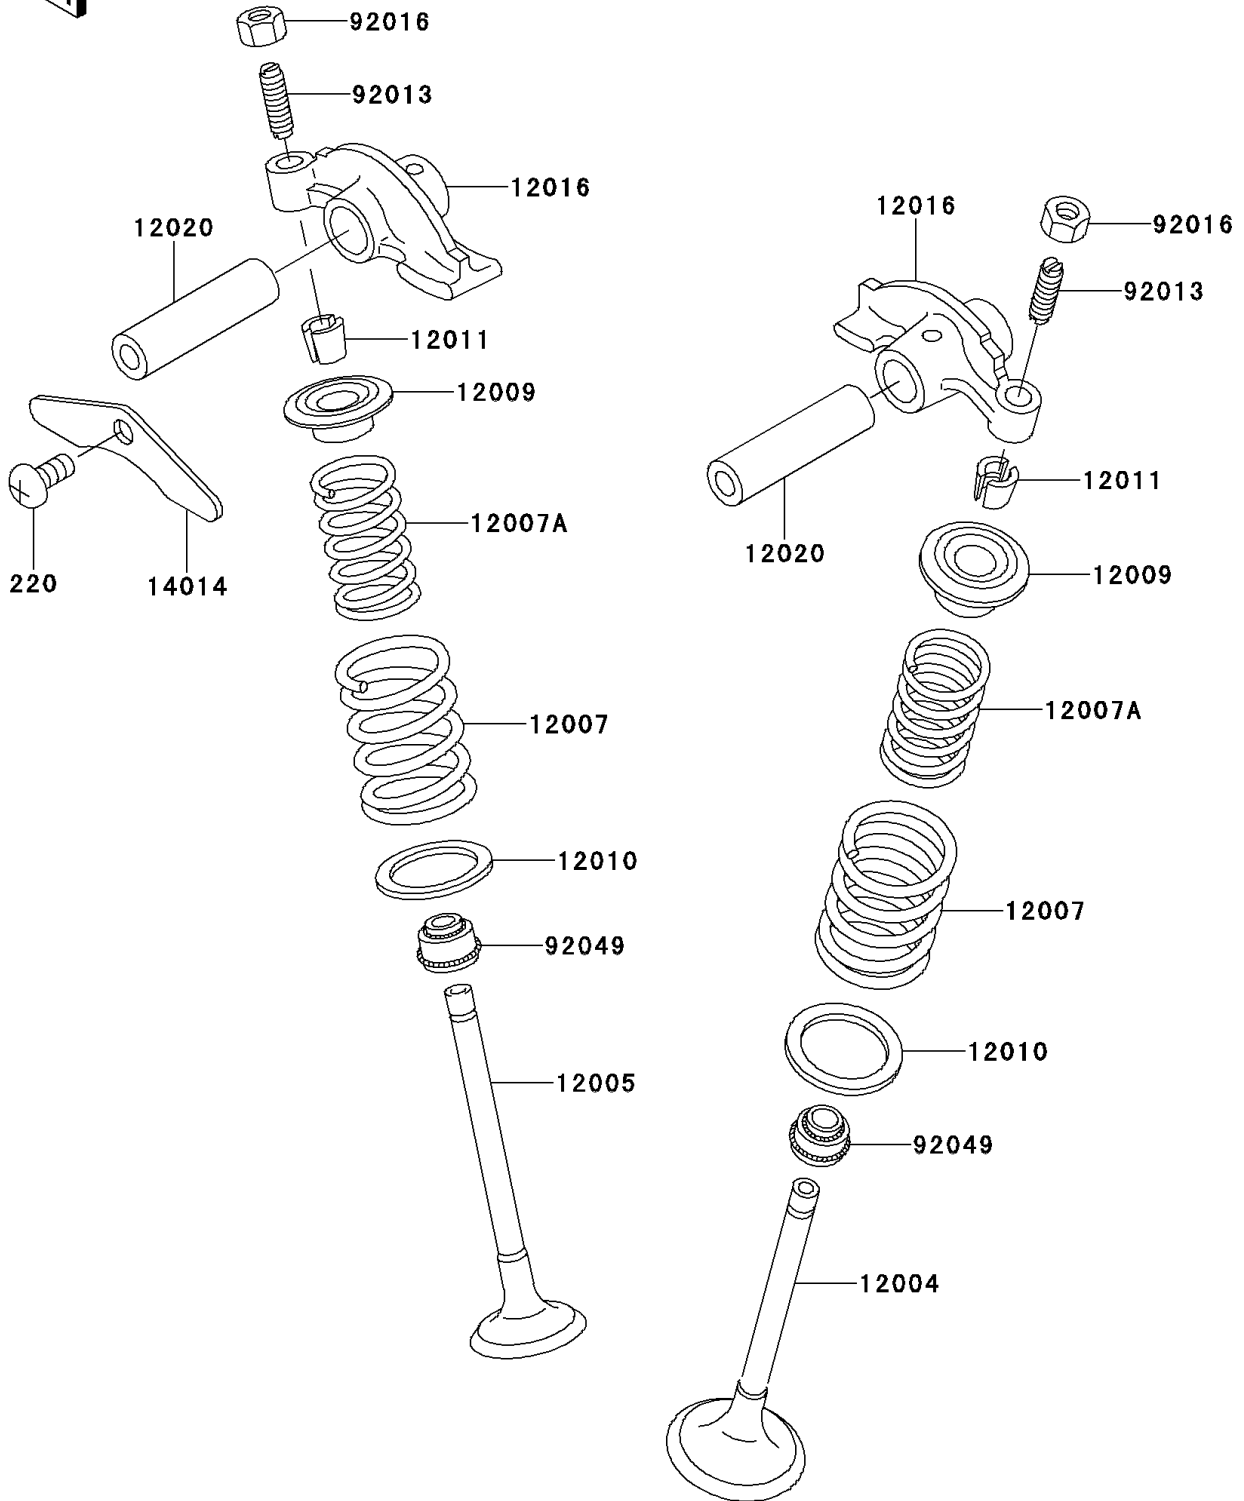

1993 Bayou 300 4X4 PARTS DIAGRAM

Valve(s)

E1210

1993 Bayou 300 4X4 PARTS LIST

Valve(s)

ITEM NAME	PART NUMBER	QUANTITY
SCREW-PAN-CROS,6X10 (Ref # 220)	220B0610	1
VALVE-INTAKE (Ref # 12004)	12004-1123	1
VALVE-EXHAUST (Ref # 12005)	12005-1005	1
SPRING-ENGINE VALVE,OUTER (Ref # 12007)	12007-013	2
SPRING-ENGINE VALVE,INNER (Ref # 12007A)	12007-014	2
RETAINER-VALVE SPRING (Ref # 12009)	12009-006	2
SEAT-SPRING,OUTER (Ref # 12010)	12010-005	2
COLLET,RETAINER (Ref # 12011)	12011-004	4
ARM-ROCKER (Ref # 12016)	12016-1078	2
SHAFT-ROCKER (Ref # 12020)	12020-004	2
PLATE-POSITION (Ref # 14014)	14014-034	1
SCREW,6MM (Ref # 92013)	92013-009	2
NUT,6MM (Ref # 92016)	92016-061	2
SEAL-OIL,RV37129.5 (Ref # 92049)	92049-016	2