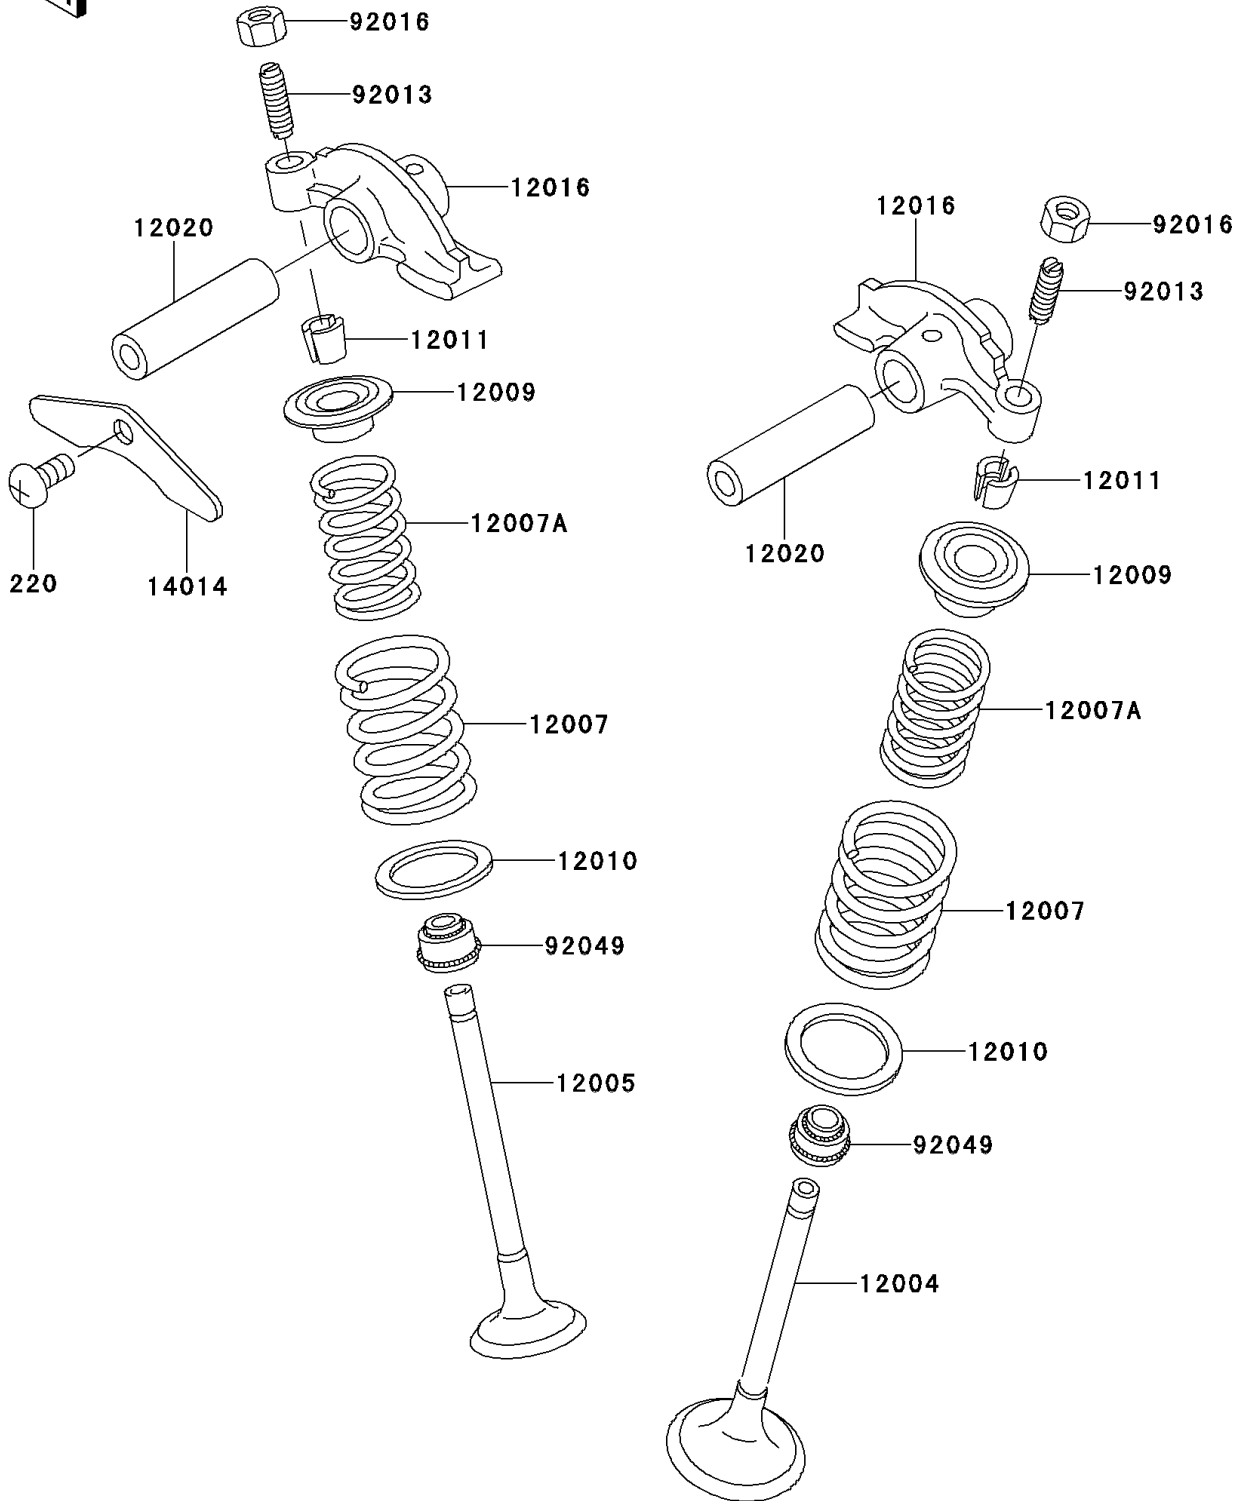

1996 Bayou 300 4X4 PARTS DIAGRAM

Valve(s)

E1210

1996 Bayou 300 4X4 PARTS LIST

Valve(s)

ITEM NAME	PART NUMBER	QUANTITY
SCREW-PAN-CROS,6X10 (Ref # 220)	220B0610	1
VALVE-INTAKE (Ref # 12004)	12004-1123	1
VALVE-EXHAUST (Ref # 12005)	12005-1005	1
SPRING-ENGINE VALVE,OUTER (Ref # 12007)	12007-013	2
SPRING-ENGINE VALVE,INNER (Ref # 12007A)	12007-014	2
RETAINER-VALVE SPRING (Ref # 12009)	12009-006	2
SEAT-SPRING,OUTER (Ref # 12010)	12010-005	2
COLLET,RETAINER (Ref # 12011)	12011-004	4
ARM-ROCKER (Ref # 12016)	12016-1078	2
SHAFT-ROCKER (Ref # 12020)	12020-004	2
PLATE-POSITION (Ref # 14014)	14014-034	1
SCREW,6MM (Ref # 92013)	92013-009	2
NUT,6MM (Ref # 92016)	92016-061	2
SEAL-OIL,RV37129.5 (Ref # 92049)	92049-016	2