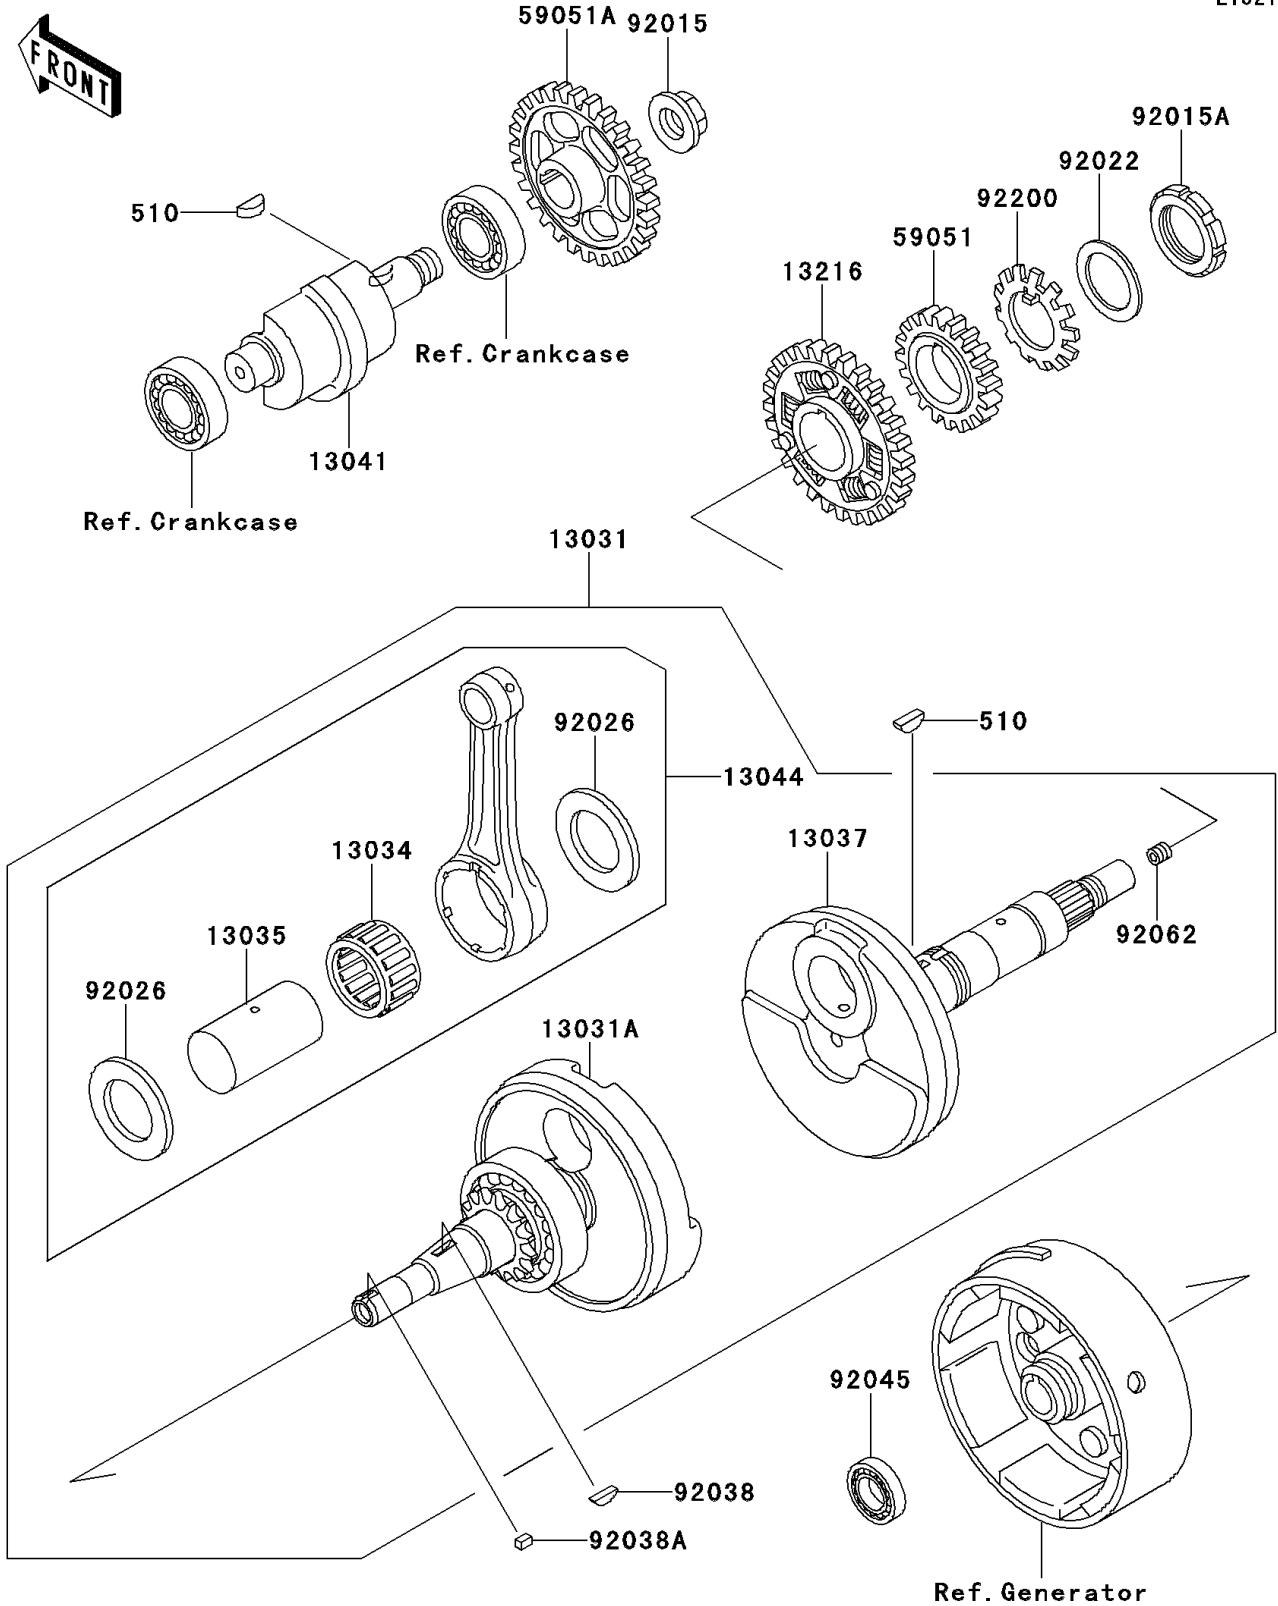

1994 Bayou 300 4X4 PARTS DIAGRAM

Crankshaft

E1321

1994 Bayou 300 4X4 PARTS LIST

Crankshaft

ITEM NAME	PART NUMBER	QUANTITY
KEY-WOODRUFF (Ref # 510)	510A5100	2
CRANKSHAFT-COMP (Ref # 13031)	13031-1388	1
CRANKSHAFT-COMP,LH (Ref # 13031A)	13031-1402	1
BEARING-BIG END,PK32X43X22.4 (Ref # 13034)	13034-1061	1
PIN-CRANK (Ref # 13035)	13035-1067	1
CRANKSHAFT,RH (Ref # 13037)	13037-1499	1
BALANCER (Ref # 13041)	13041-1066	1
SET-CONNECTING ROD (Ref # 13044)	13044-5066	1
GEAR-COMP,BALANCER (Ref # 13216)	13216-1072	1
GEAR-SPUR,OIL PUMP,36T (Ref # 59051)	59051-1140	1
GEAR-SPUR,BALANCER,44T (Ref # 59051A)	59051-1141	1
NUT,16MM (Ref # 92015)	92015-1465	1
NUT,PUMP GEAR,30MM (Ref # 92015A)	92015-1511	1
WASHER,30.3X38X0.5 (Ref # 92022)	92022-1987	1
SPACER,32X51.5X1.2 (Ref # 92026)	92026-1232	2
KEY,WOODRUFF (Ref # 92038)	92038-001	1
KEY,SUNK (Ref # 92038A)	92038-1051	1
BEARING-BALL,6903C3 (Ref # 92045)	92045-1266	1
NOZZLE (Ref # 92062)	92062-1056	1
WASHER,PUMP GEAR (Ref # 92200)	92200-1203	1