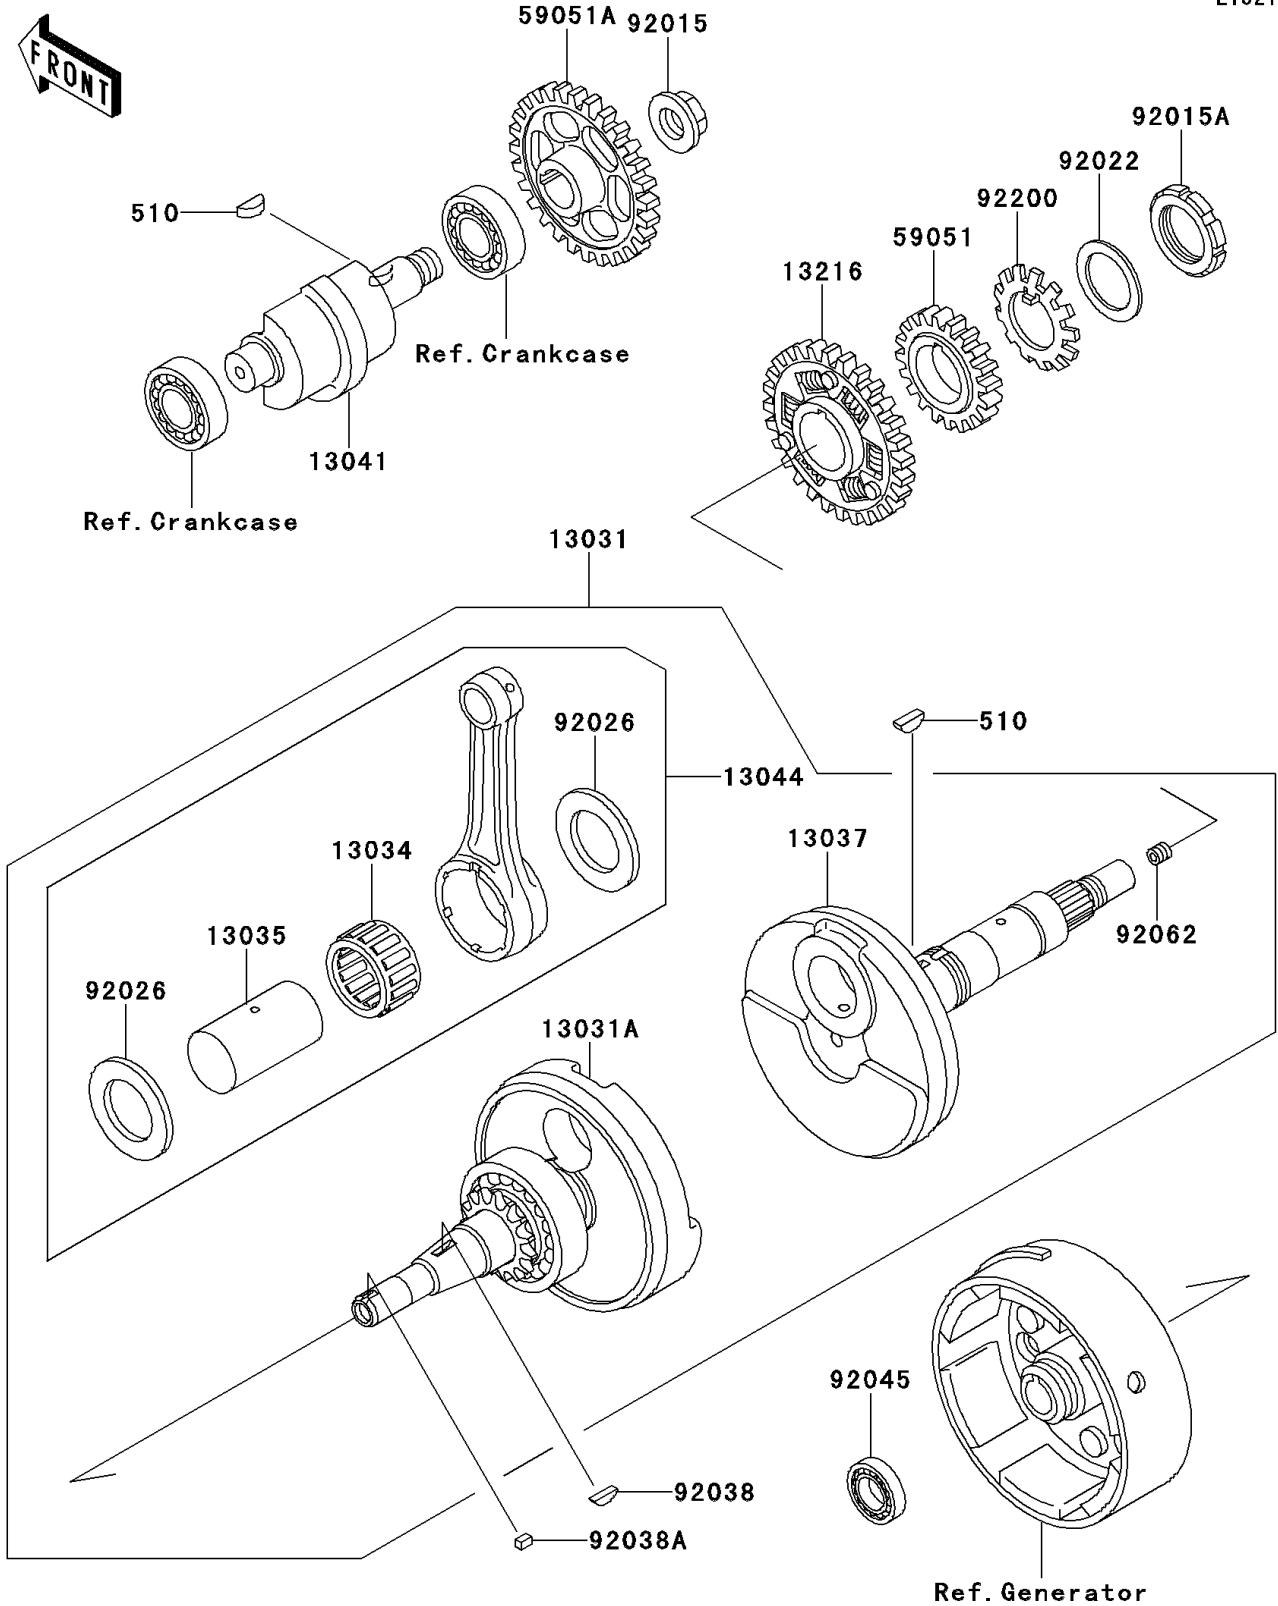

1995 Bayou 300 4X4 PARTS DIAGRAM

Crankshaft

E1321

1995 Bayou 300 4X4 PARTS LIST

Crankshaft

ITEM NAME	PART NUMBER	QUANTITY
KEY-WOODRUFF (Ref # 510)	510A5100	2
CRANKSHAFT-COMP (Ref # 13031)	13031-1388	1
CRANKSHAFT-COMP,LH (Ref # 13031A)	13031-1402	1
BEARING-BIG END,PK32X43X22.4 (Ref # 13034)	13034-1061	1
PIN-CRANK (Ref # 13035)	13035-1067	1
CRANKSHAFT,RH (Ref # 13037)	13037-1499	1
BALANCER (Ref # 13041)	13041-1066	1
SET-CONNECTING ROD (Ref # 13044)	13044-5066	1
GEAR-COMP,BALANCER (Ref # 13216)	13216-1072	1
GEAR-SPUR,OIL PUMP,36T (Ref # 59051)	59051-1140	1
GEAR-SPUR,BALANCER,44T (Ref # 59051A)	59051-1141	1
NUT,16MM (Ref # 92015)	92015-1465	1
NUT,PUMP GEAR,30MM (Ref # 92015A)	92015-1511	1
WASHER,30.3X38X0.5 (Ref # 92022)	92022-1987	1
SPACER,32X51.5X1.2 (Ref # 92026)	92026-1232	2
KEY,WOODRUFF (Ref # 92038)	92038-001	1
KEY,SUNK (Ref # 92038A)	92038-1051	1
BEARING-BALL,6903C3 (Ref # 92045)	92045-1266	1
NOZZLE (Ref # 92062)	92062-1056	1
WASHER,PUMP GEAR (Ref # 92200)	92200-1203	1