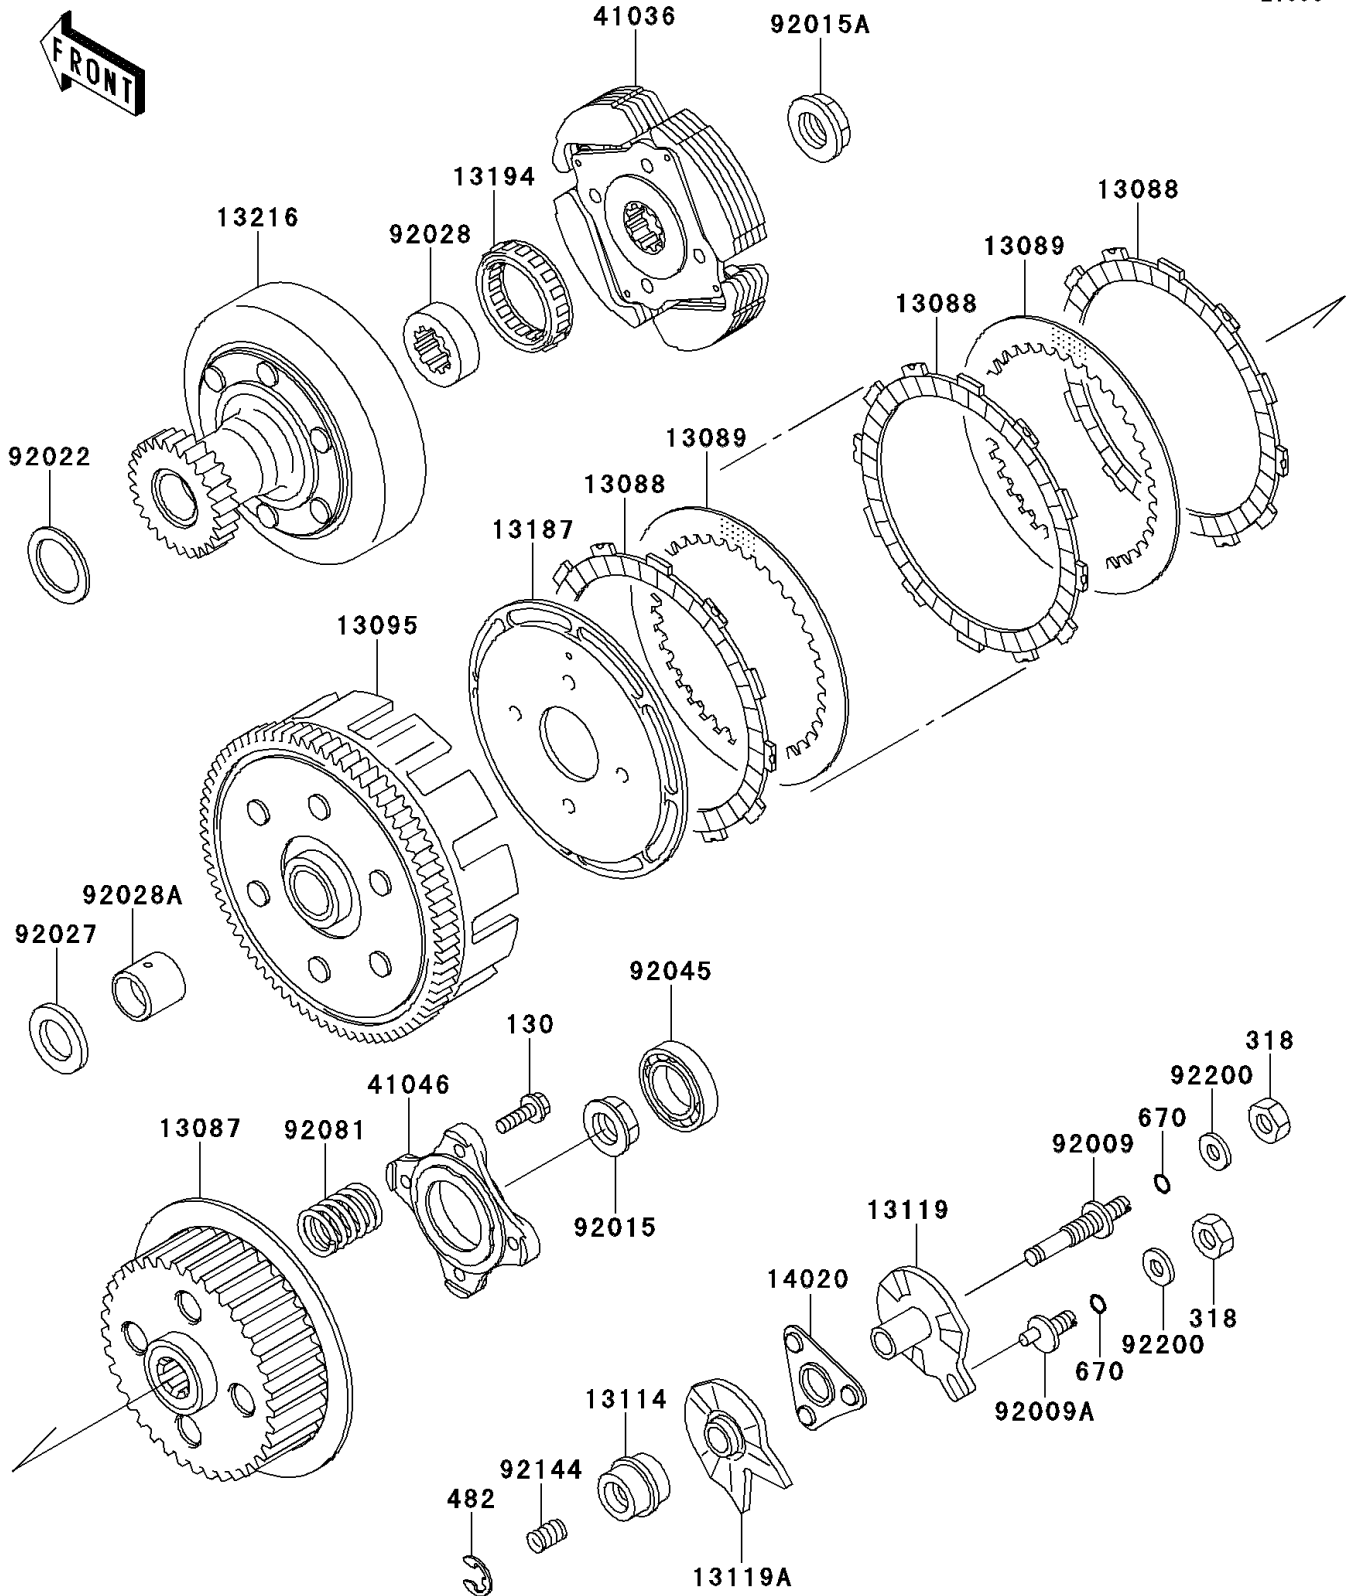

1994 Bayou 300 4X4 PARTS DIAGRAM

Clutch

E1350

1994 Bayou 300 4X4 PARTS LIST

Clutch

ITEM NAME	PART NUMBER	QUANTITY
BOLT-FLANGED,6X20 (Ref # 130)	130P0620	4
NUT-HEX-SMALL,8MM (Ref # 318)	318B0800	2
CIRCLIP-TYPE-E,7MM (Ref # 482)	482J7000	1
O RING,8MM (Ref # 670)	670B1508	2
HUB-CLUTCH (Ref # 13087)	13087-1065	1
PLATE-FRICTION (Ref # 13088)	13088-041	5
PLATE-CLUTCH (Ref # 13089)	13089-1005	4
HOUSING-COMP-CLUTCH (Ref # 13095)	13095-1133	1
PUSHER-CLUTCH (Ref # 13114)	13114-1060	1
CAM-RELEASE (Ref # 13119)	13119-1067	1
CAM-RELEASE (Ref # 13119A)	13119-1070	1
PLATE-CLUTCH OPERATING (Ref # 13187)	13187-1081	1
CLUTCH-ONEWAY (Ref # 13194)	13194-1055	1
GEAR-COMP,CLUTCH,FR (Ref # 13216)	13216-1073	1
RETAINER,CLUTCH RELEASE (Ref # 14020)	14020-1092	1
HUB-ASSY,CLUTCH,FR (Ref # 41036)	41036-1122	1
HOUSING-BEARING (Ref # 41046)	41046-1063	1
SCREW (Ref # 92009)	92009-1525	1
SCREW (Ref # 92009A)	92009-1526	1
NUT,16MM (Ref # 92015)	92015-1465	1
NUT,18MM (Ref # 92015A)	92015-1512	1
WASHER,27.3X38X0.8 (Ref # 92022)	92022-1989	1
COLLAR,20.5X34X4 (Ref # 92027)	92027-1888	1
BUSHING,CLUTCH,FR (Ref # 92028)	92028-1370	1
BUSHING,CLUTCH (Ref # 92028A)	92028-1371	1
BEARING-BALL,#6905 (Ref # 92045)	92045-036	1
SPRING,CLUTCH (Ref # 92081)	92081-1848	4
SPRING (Ref # 92144)	92144-1272	1
WASHER,8.5X18X2.3 (Ref # 92200)	92200-1213	2