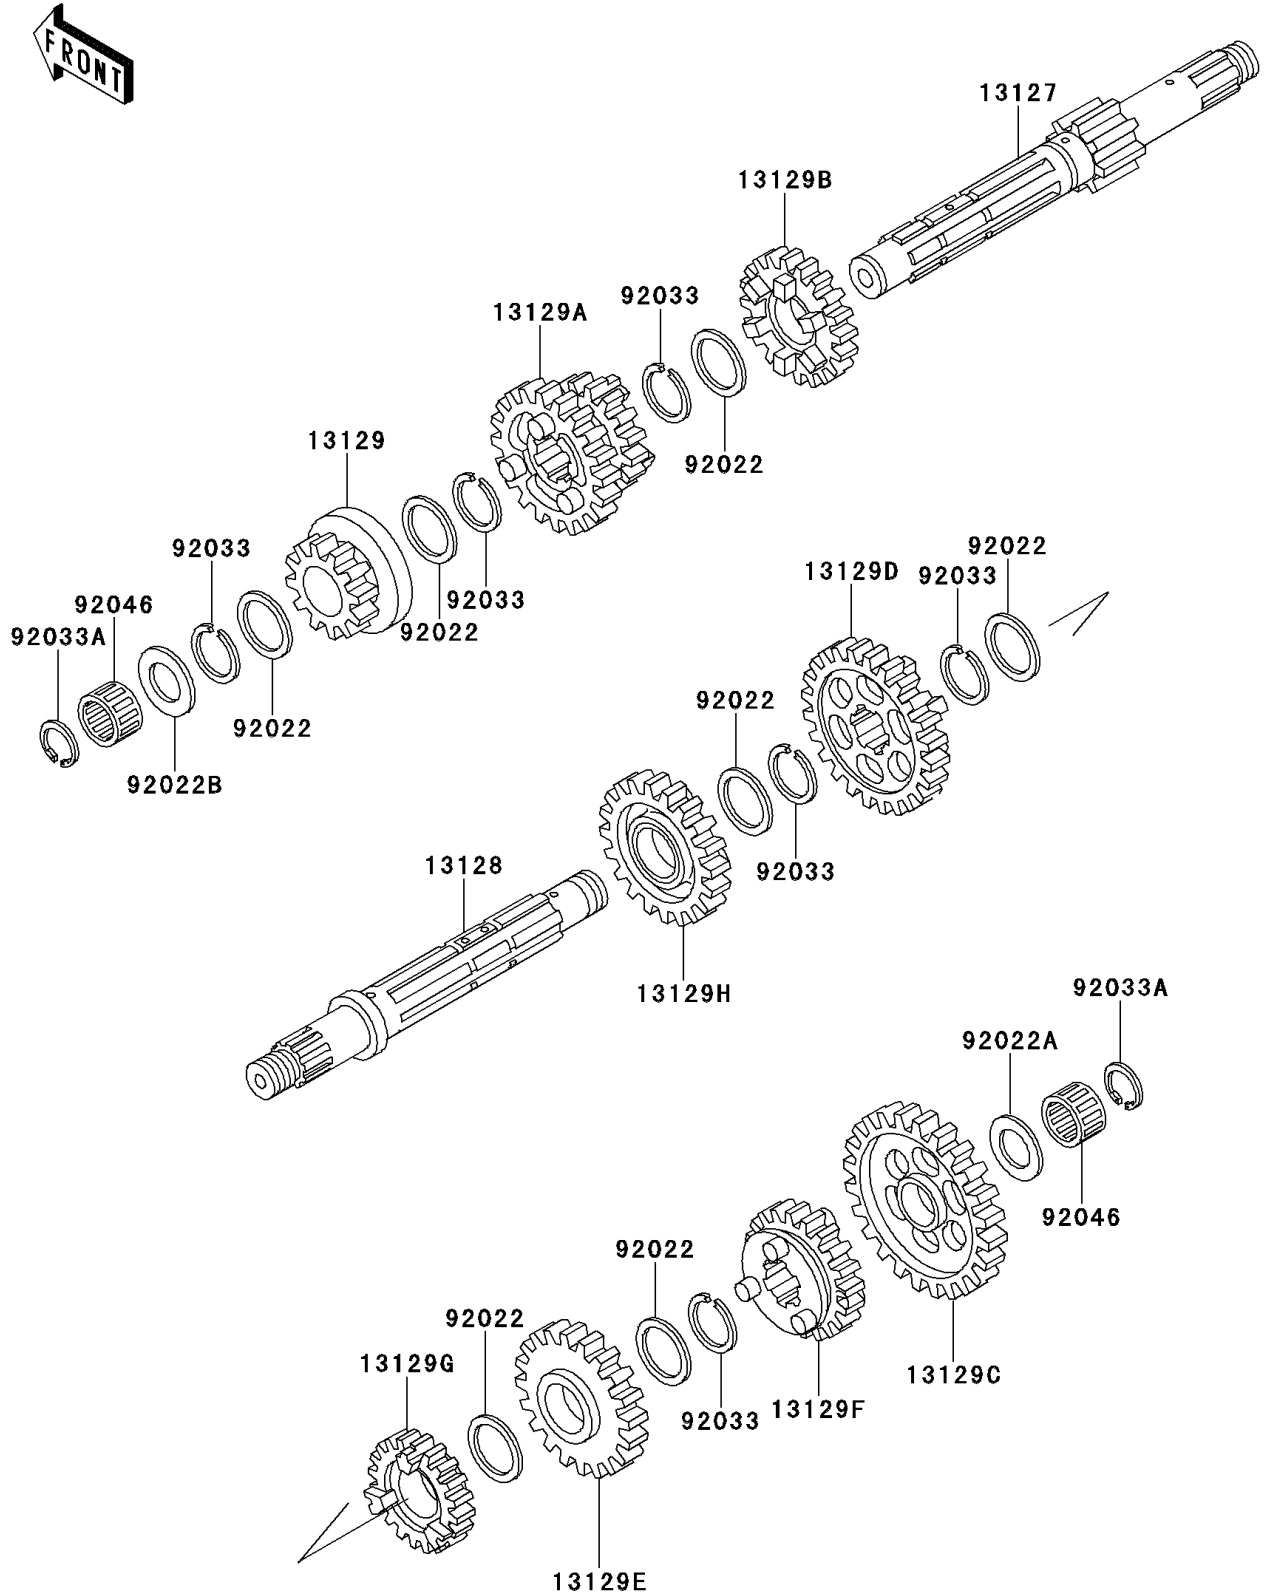

1996 Bayou 300 4X4 PARTS DIAGRAM

Transmission

E1361

1996 Bayou 300 4X4 PARTS LIST

Transmission

ITEM NAME	PART NUMBER	QUANTITY
SHAFT-TRANSMISSION INPUT,11T (Ref # 13127)	13127-1127	1
SHAFT-TRANSMISSION OUTPUT (Ref # 13128)	13128-1132	1
GEAR,INPUT 2ND,14T (Ref # 13129)	13129-1680	1
GEAR,INPUT TOP&3RD,26T&19T (Ref # 13129A)	13129-1681	1
GEAR,INPUT 4TH,23T (Ref # 13129B)	13129-1682	1
GEAR,OUTPUT LOW,34T (Ref # 13129C)	13129-1683	1
GEAR,OUTPUT 2ND,27T (Ref # 13129D)	13129-1684	1
GEAR,OUTPUT 3RD,26T (Ref # 13129E)	13129-1685	1
GEAR,OUTPUT 4TH,23T (Ref # 13129F)	13129-1686	1
GEAR,OUTPUT TOP,20T (Ref # 13129G)	13129-1687	1
GEAR-REVERSE,26T (Ref # 13129H)	13129-1688	1
WASHER,22.3X27X0.5 (Ref # 92022)	92022-198	7
WASHER,17.3X28X1 (Ref # 92022A)	92022-255	1
WASHER,17.3X30X1.4 (Ref # 92022B)	92022-270	1
RING-SNAP,20X25.5X1.2 (Ref # 92033)	92033-025	6
RING-SNAP (Ref # 92033A)	92033-032	2
BEARING-NEEDLE,K17X23X13.8 (Ref # 92046)	92046-1184	2