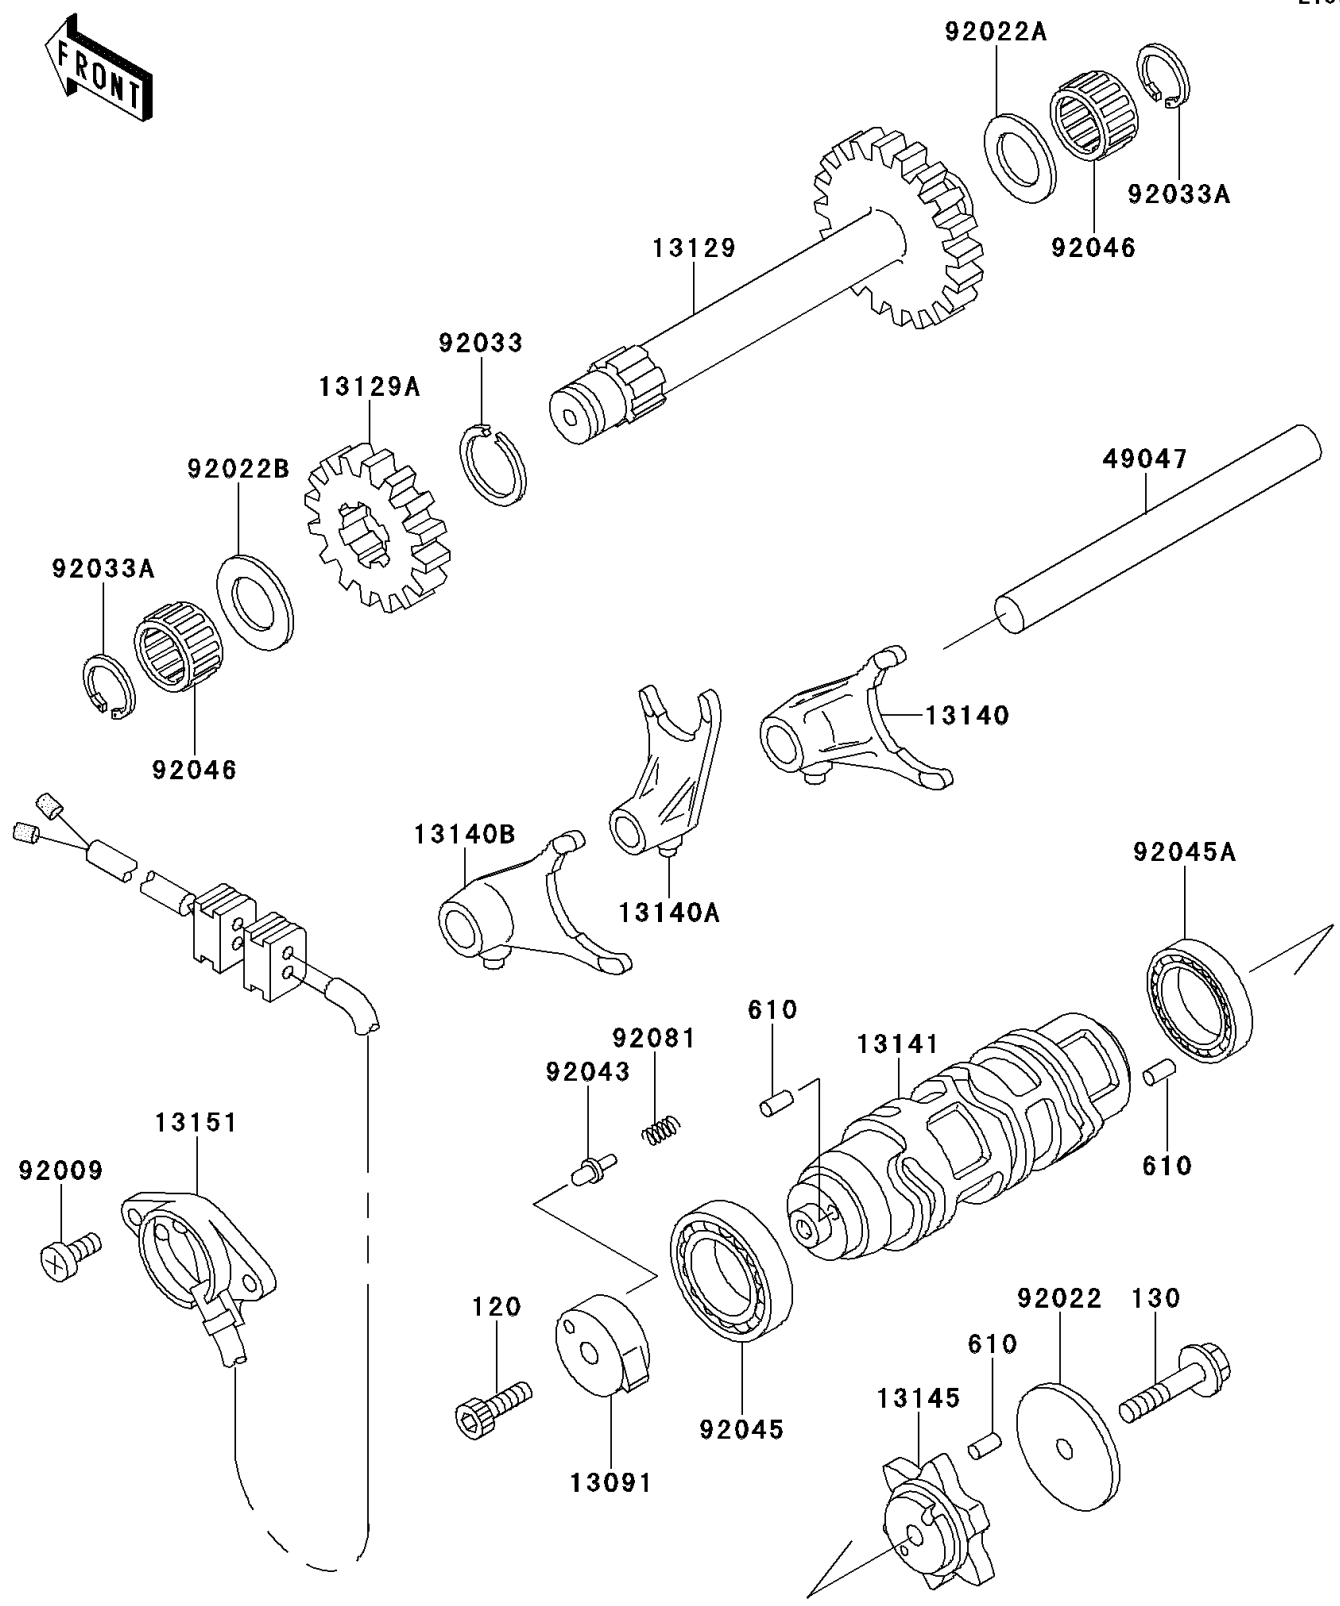

1993 Bayou 300 4X4 PARTS DIAGRAM

Gear Change Drum/Shift Fork(s)

E1362

1993 Bayou 300 4X4 PARTS LIST

Gear Change Drum/Shift Fork(s)

ITEM NAME	PART NUMBER	QUANTITY
BOLT-SOCKET,6X20 (Ref # 120)	120Q0620	1
BOLT-FLANGED,6X30 (Ref # 130)	130G0630	1
ROLLER,4X10 (Ref # 610)	610A0410	8
HOLDER,NEUTRAL SWITCH (Ref # 13091)	13091-1443	1
GEAR-REVERSE (Ref # 13129)	13129-1705	1
GEAR-REVERSE,20T (Ref # 13129A)	13129-1706	1
FORK-SHIFT (Ref # 13140)	13140-1172	1
FORK-SHIFT (Ref # 13140A)	13140-1173	1
FORK-SHIFT (Ref # 13140B)	13140-1174	1
DRUM-CHANGE (Ref # 13141)	13141-1152	1
CAM-CHANGE DRUM (Ref # 13145)	13145-1057	1
SWITCH-COMP (Ref # 13151)	13151-1079	1
ROD-SHIFT (Ref # 49047)	49047-1077	1
SCREW,5X14 (Ref # 92009)	92009-1341	2
WASHER,6.2X38X1.2 (Ref # 92022)	92022-1500	1
WASHER,17.3X28X1 (Ref # 92022A)	92022-255	1
WASHER,17.3X30X1.4 (Ref # 92022B)	92022-270	1
RING-SNAP,20X25.5X1.2 (Ref # 92033)	92033-025	1
RING-SNAP (Ref # 92033A)	92033-032	2
PIN (Ref # 92043)	92043-1287	1
BEARING-BALL,6805 (Ref # 92045)	92045-1122	1
BEARING-BALL,6905X1 (Ref # 92045A)	92045-1150	1
BEARING-NEEDLE,K17X23X13.8 (Ref # 92046)	92046-1184	2
SPRING (Ref # 92081)	92081-1763	1