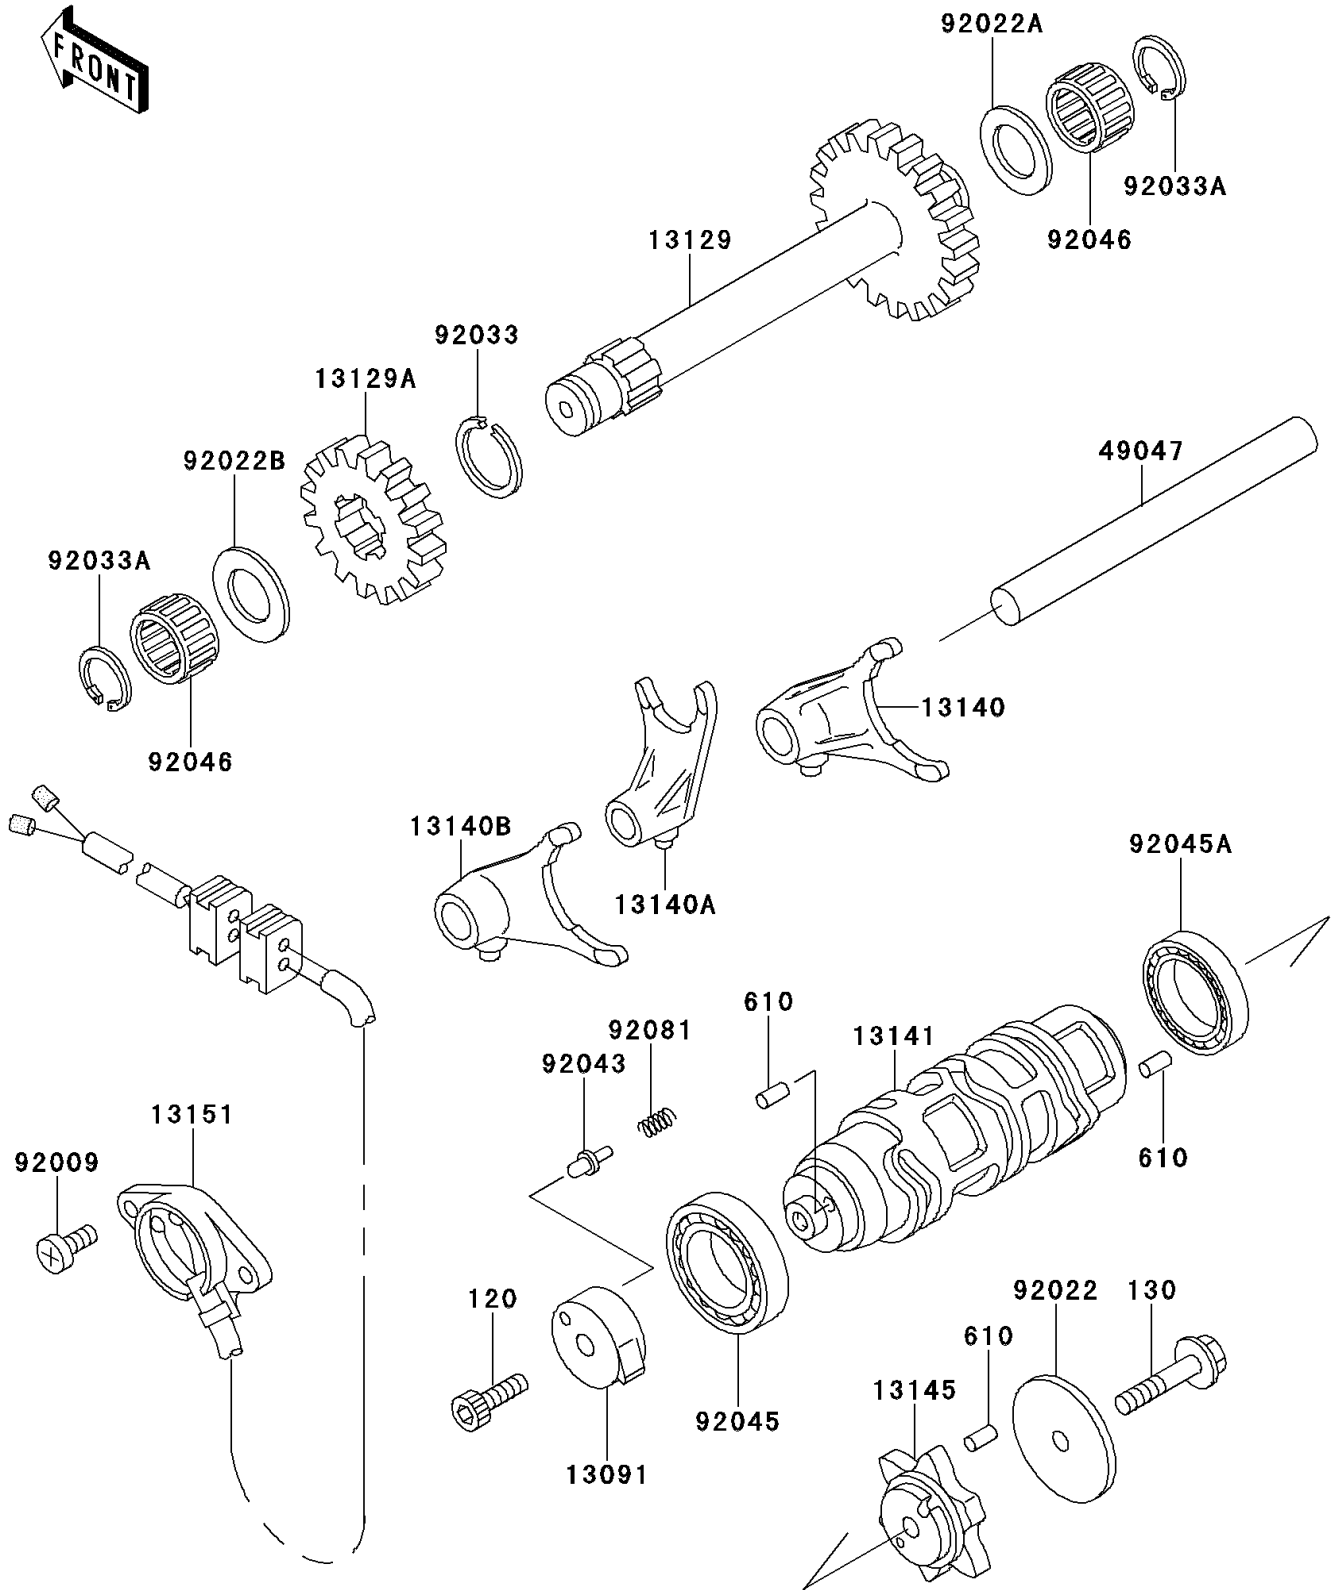

1994 Bayou 300 4X4 PARTS DIAGRAM

Gear Change Drum/Shift Fork(s)

E1362

1994 Bayou 300 4X4 PARTS LIST

Gear Change Drum/Shift Fork(s)

ITEM NAME	PART NUMBER	QUANTITY
BOLT-SOCKET,6X20 (Ref # 120)	120Q0620	1
BOLT-FLANGED,6X30 (Ref # 130)	130G0630	1
ROLLER,4X10 (Ref # 610)	610A0410	8
HOLDER,NEUTRAL SWITCH (Ref # 13091)	13091-1443	1
GEAR-REVERSE (Ref # 13129)	13129-1705	1
GEAR-REVERSE,20T (Ref # 13129A)	13129-1706	1
FORK-SHIFT (Ref # 13140)	13140-1172	1
FORK-SHIFT (Ref # 13140A)	13140-1173	1
FORK-SHIFT (Ref # 13140B)	13140-1174	1
DRUM-CHANGE (Ref # 13141)	13141-1152	1
CAM-CHANGE DRUM (Ref # 13145)	13145-1057	1
SWITCH-COMP (Ref # 13151)	13151-1079	1
ROD-SHIFT (Ref # 49047)	49047-1077	1
SCREW,5X14 (Ref # 92009)	92009-1341	2
WASHER,6.2X38X1.2 (Ref # 92022)	92022-1500	1
WASHER,17.3X28X1 (Ref # 92022A)	92022-255	1
WASHER,17.3X30X1.4 (Ref # 92022B)	92022-270	1
RING-SNAP,20X25.5X1.2 (Ref # 92033)	92033-025	1
RING-SNAP (Ref # 92033A)	92033-032	2
PIN (Ref # 92043)	92043-1287	1
BEARING-BALL,6805 (Ref # 92045)	92045-1122	1
BEARING-BALL,6905X1 (Ref # 92045A)	92045-1150	1
BEARING-NEEDLE,K17X23X13.8 (Ref # 92046)	92046-1184	2
SPRING (Ref # 92081)	92081-1763	1