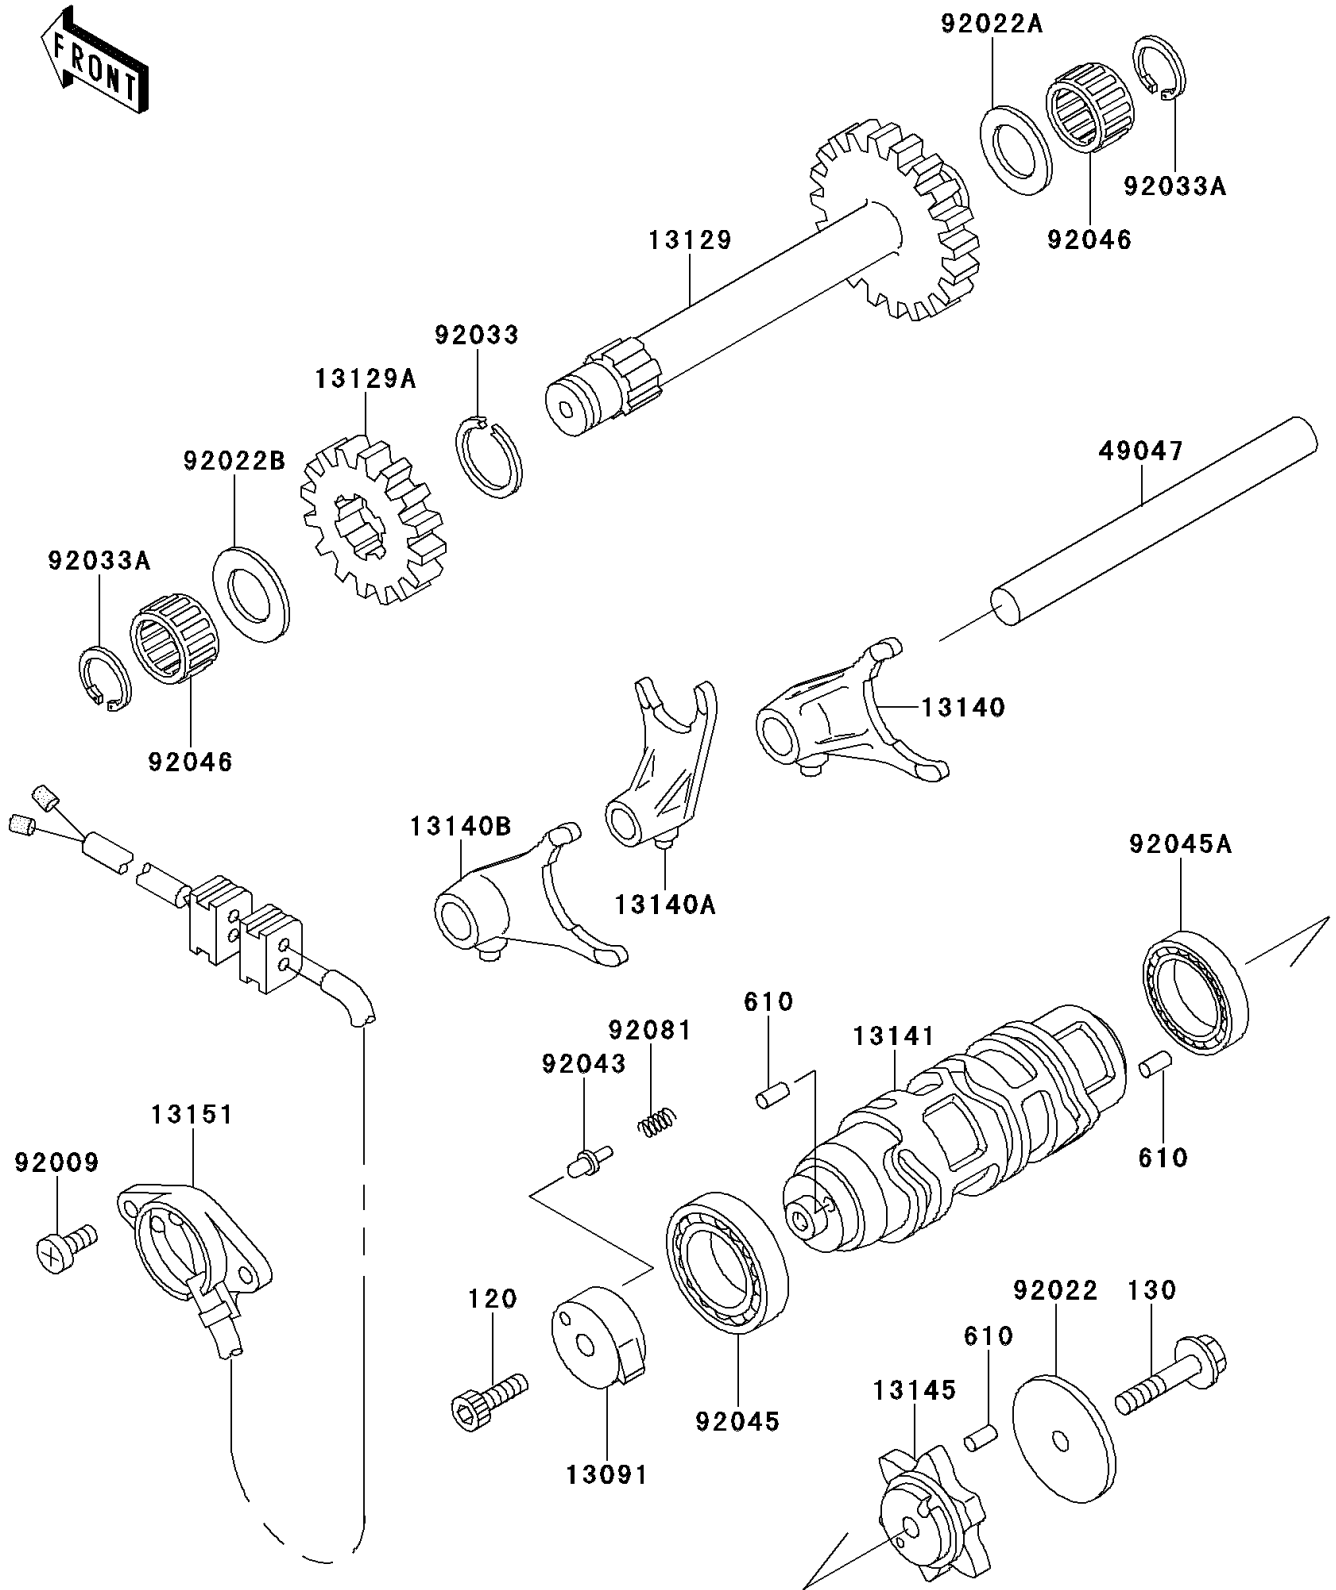

1996 Bayou 300 4X4 PARTS DIAGRAM

Gear Change Drum/Shift Fork(s)

E1362

1996 Bayou 300 4X4 PARTS LIST

Gear Change Drum/Shift Fork(s)

ITEM NAME	PART NUMBER	QUANTITY
BOLT-SOCKET,6X20 (Ref # 120)	120Q0620	1
BOLT-FLANGED,6X30 (Ref # 130)	130G0630	1
ROLLER,4X10 (Ref # 610)	610A0410	8
HOLDER,NEUTRAL SWITCH (Ref # 13091)	13091-1443	1
GEAR-REVERSE (Ref # 13129)	13129-1705	1
GEAR-REVERSE,20T (Ref # 13129A)	13129-1706	1
FORK-SHIFT (Ref # 13140)	13140-1172	1
FORK-SHIFT (Ref # 13140A)	13140-1173	1
FORK-SHIFT (Ref # 13140B)	13140-1174	1
DRUM-CHANGE (Ref # 13141)	13141-1152	1
CAM-CHANGE DRUM (Ref # 13145)	13145-1057	1
SWITCH-COMP (Ref # 13151)	13151-1079	1
ROD-SHIFT (Ref # 49047)	49047-1077	1
SCREW,5X14 (Ref # 92009)	92009-1341	2
WASHER,6.2X38X1.2 (Ref # 92022)	92022-1500	1
WASHER,17.3X28X1 (Ref # 92022A)	92022-255	1
WASHER,17.3X30X1.4 (Ref # 92022B)	92022-270	1
RING-SNAP,20X25.5X1.2 (Ref # 92033)	92033-025	1
RING-SNAP (Ref # 92033A)	92033-032	2
PIN (Ref # 92043)	92043-1287	1
BEARING-BALL,6805 (Ref # 92045)	92045-1122	1
BEARING-BALL,6905X1 (Ref # 92045A)	92045-1150	1
BEARING-NEEDLE,K17X23X13.8 (Ref # 92046)	92046-1184	2
SPRING (Ref # 92081)	92081-1763	1