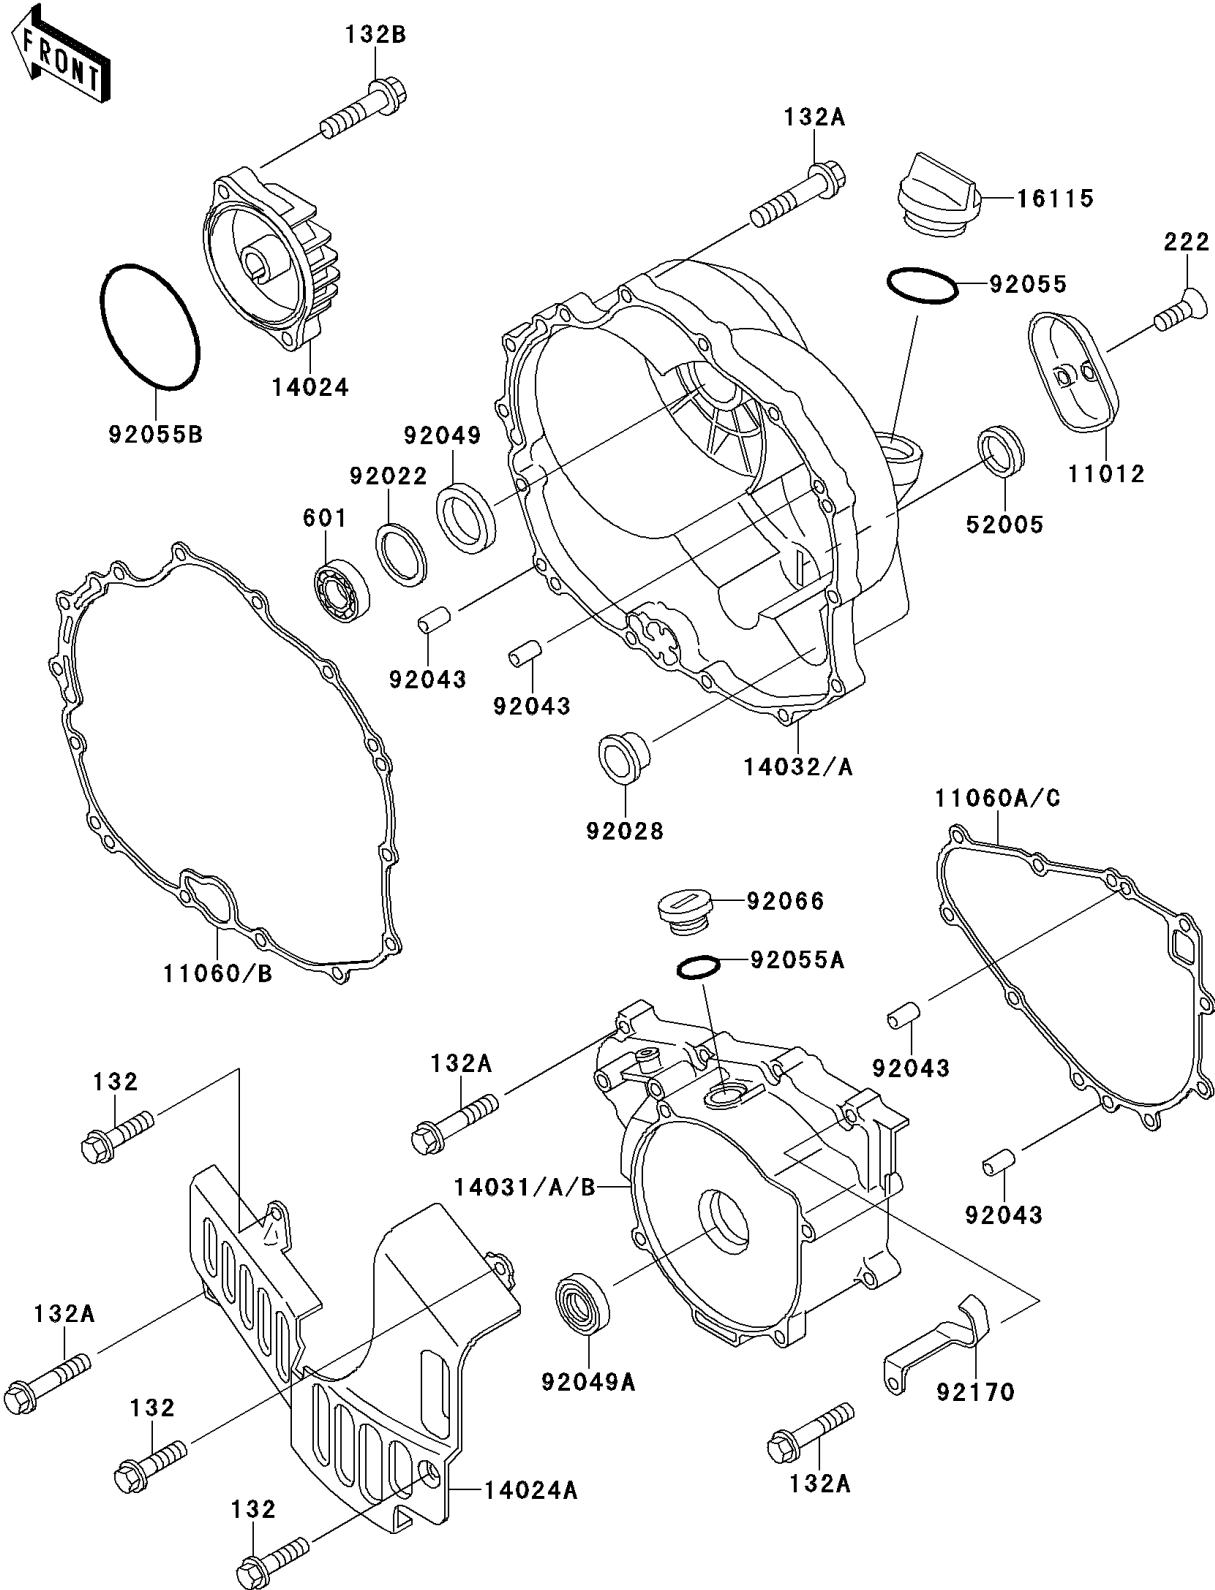

1993 Bayou 300 4X4 PARTS DIAGRAM

Engine Cover(s)

E1431

1993 Bayou 300 4X4 PARTS LIST

Engine Cover(s)

ITEM NAME	PART NUMBER	QUANTITY
BOLT-FLANGED-SMALL (Ref # 132)	132J0612	3
BOLT-FLANGED-SMALL (Ref # 132A)	132J0630	23
BOLT-FLANGED-SMALL (Ref # 132B)	132Y0625	2
SCREW-CSK-RD-CROS (Ref # 222)	222C0512	2
BEARING-BALL,#6202C3 (Ref # 601)	601B6202	1
CAP,CLUTCH RELEASE (Ref # 11012)	11012-1644	1
GASKET,CLUTCH COVER (Ref # 11060)	11060-1230	1
GASKET,GENERATOR COVER (Ref # 11060A)	11060-1231	1
COVER,OIL FILTER (Ref # 14024)	14024-1062	1
COVER (Ref # 14024A)	14024-1655	1
COVER-GENERATOR (Ref # 14031)	14031-1319	1
COVER-CLUTCH (Ref # 14032)	14032-1434	1
CAP-OIL FILLER (Ref # 16115)	16115-1009	1
GAUGE,OIL LEVEL (Ref # 52005)	52005-1009	1
WASHER,25.3X33X1 (Ref # 92022)	92022-1109	1
BUSHING (Ref # 92028)	92028-1544	1
PIN,6.2X8X14 (Ref # 92043)	92043-1263	4
SEAL-OIL,SCY 15X30X7 (Ref # 92049)	92049-1158	1
SEAL-OIL,TC25356 (Ref # 92049A)	92049-1317	1
RING-O,31.5X2.6 (Ref # 92055)	92055-049	1
RING-O (Ref # 92055A)	92055-1146	1
RING-O,63.6X2.4 (Ref # 92055B)	92055-1433	1
PLUG,COVER (Ref # 92066)	92066-1163	1
CLAMP (Ref # 92170)	92170-1065	1