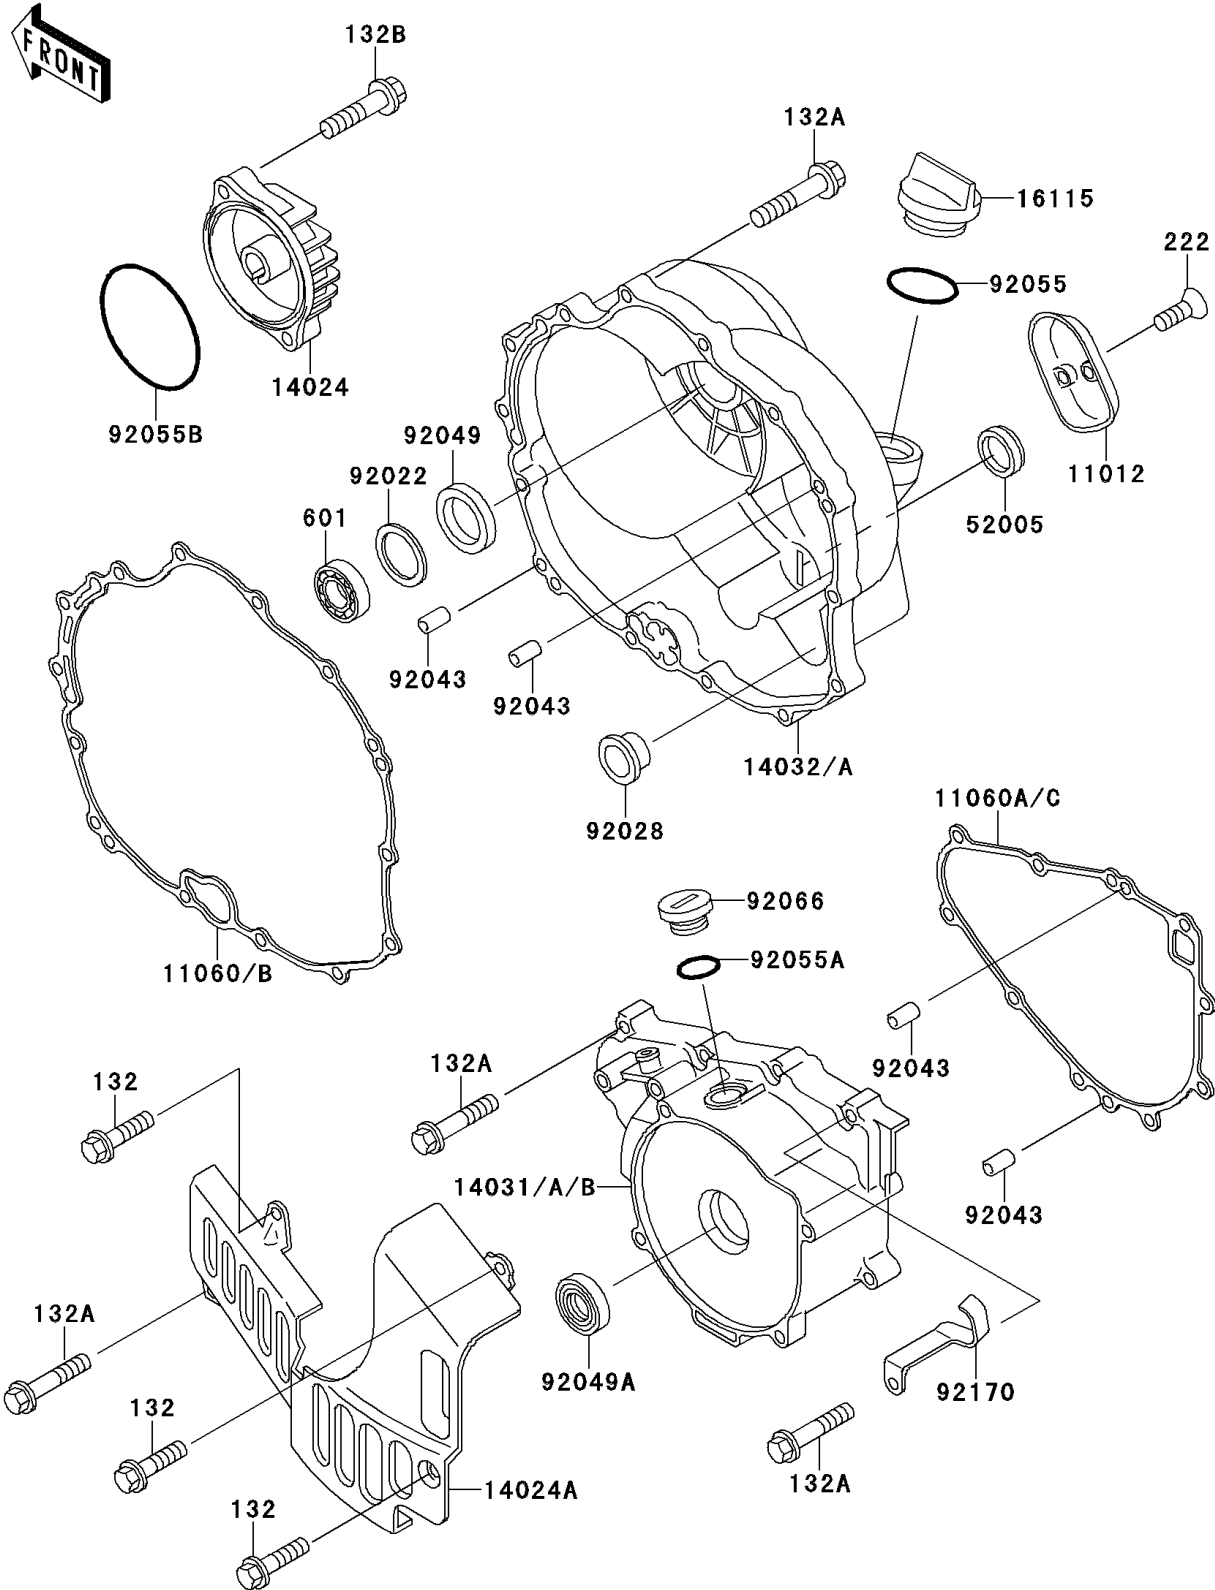

1994 Bayou 300 4X4 PARTS DIAGRAM

Engine Cover(s)

E1431

1994 Bayou 300 4X4 PARTS LIST

Engine Cover(s)

ITEM NAME	PART NUMBER	QUANTITY
BOLT-FLANGED-SMALL (Ref # 132)	132J0612	3
BOLT-FLANGED-SMALL (Ref # 132A)	132J0630	23
BOLT-FLANGED-SMALL (Ref # 132B)	132Y0625	2
SCREW-CSK-RD-CROS (Ref # 222)	222C0512	2
BEARING-BALL,#6202C3 (Ref # 601)	601B6202	1
CAP,CLUTCH RELEASE (Ref # 11012)	11012-1644	1
GASKET,CLUTCH COVER (Ref # 11060)	11060-1230	1
GASKET,GENERATOR COVER (Ref # 11060A)	11060-1231	1
COVER,OIL FILTER (Ref # 14024)	14024-1062	1
COVER (Ref # 14024A)	14024-1655	1
COVER-GENERATOR (Ref # 14031)	14031-1319	1
COVER-CLUTCH (Ref # 14032)	14032-1434	1
CAP-OIL FILLER (Ref # 16115)	16115-1009	1
GAUGE,OIL LEVEL (Ref # 52005)	52005-1009	1
WASHER,25.3X33X1 (Ref # 92022)	92022-1109	1
BUSHING (Ref # 92028)	92028-1544	1
PIN,6.2X8X14 (Ref # 92043)	92043-1263	4
SEAL-OIL,SCY 15X30X7 (Ref # 92049)	92049-1158	1
SEAL-OIL,TC25356 (Ref # 92049A)	92049-1317	1
RING-O,31.5X2.6 (Ref # 92055)	92055-049	1
RING-O (Ref # 92055A)	92055-1146	1
RING-O,63.6X2.4 (Ref # 92055B)	92055-1433	1
PLUG,COVER (Ref # 92066)	92066-1163	1
CLAMP (Ref # 92170)	92170-1065	1