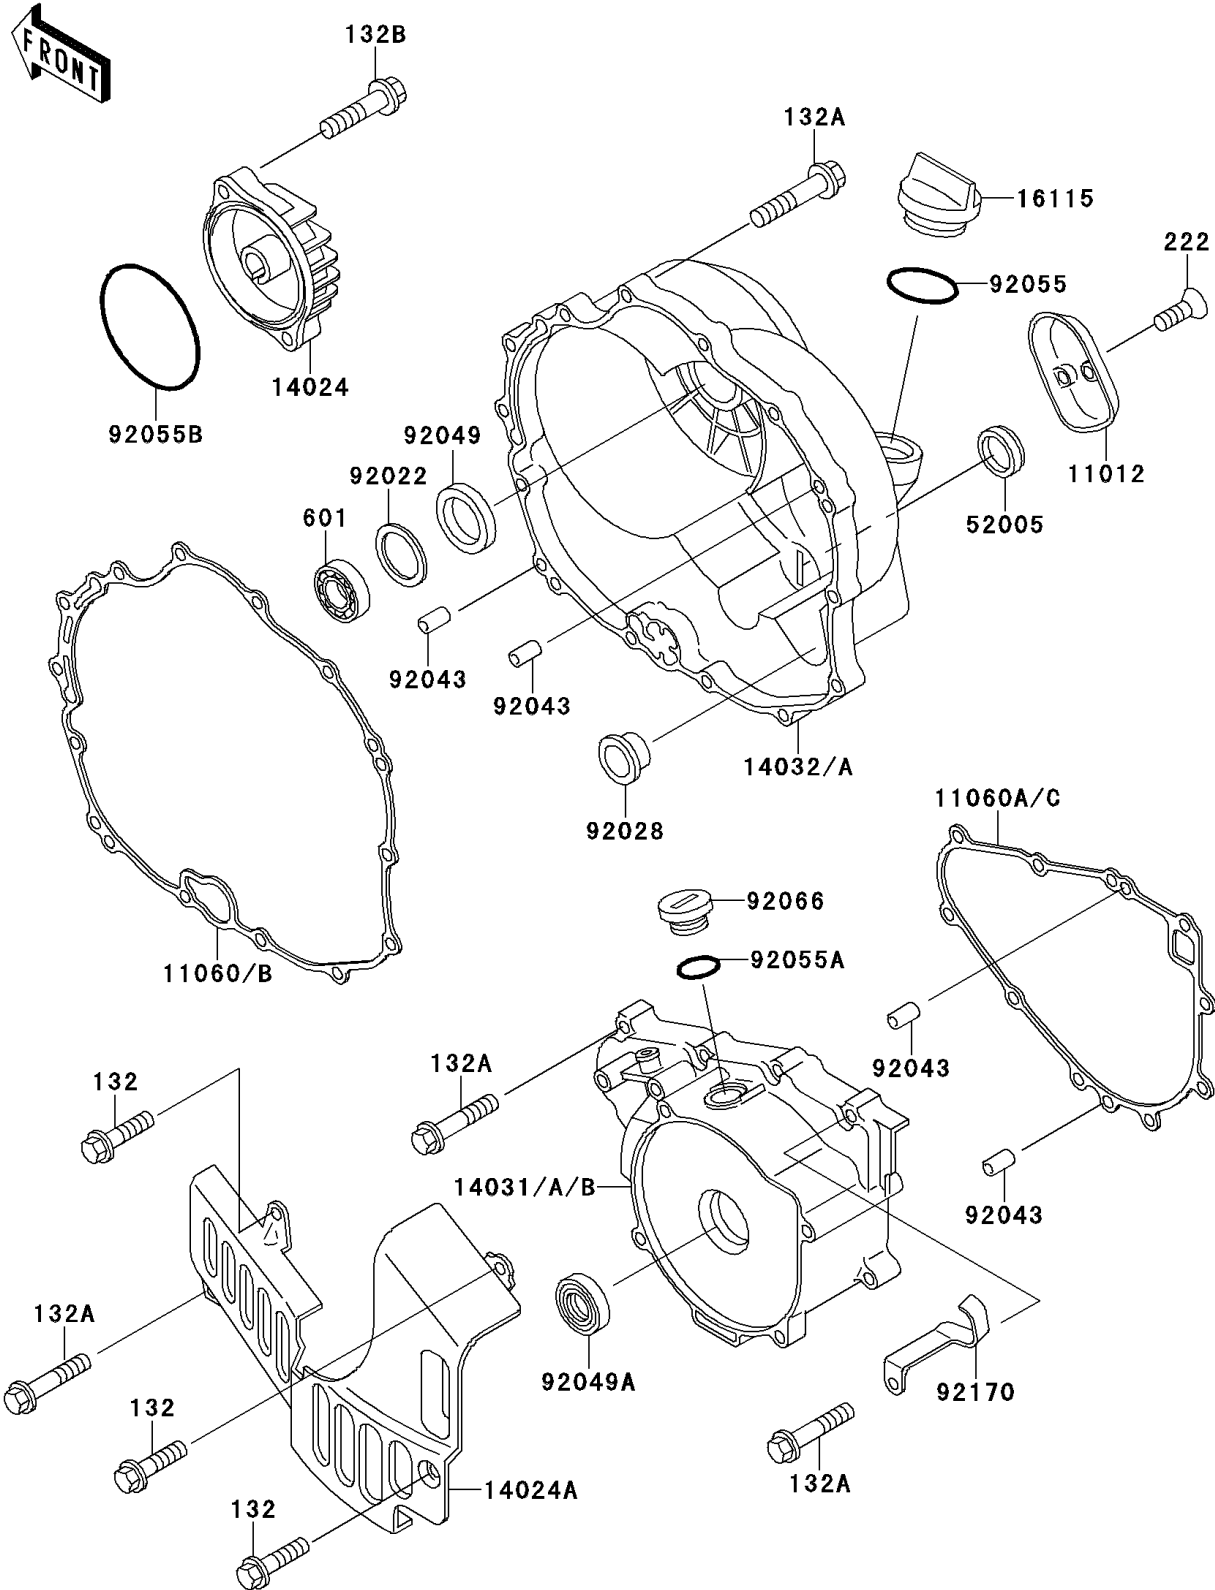

1995 Bayou 300 4X4 PARTS DIAGRAM

Engine Cover(s)

E1431

1995 Bayou 300 4X4 PARTS LIST

Engine Cover(s)

ITEM NAME	PART NUMBER	QUANTITY
BOLT-FLANGED-SMALL (Ref # 132)	132J0612	3
BOLT-FLANGED-SMALL (Ref # 132A)	132J0630	23
BOLT-FLANGED-SMALL (Ref # 132B)	132Y0625	2
SCREW-CSK-RD-CROS (Ref # 222)	222C0512	2
BEARING-BALL,#6202C3 (Ref # 601)	601B6202	1
CAP,CLUTCH RELEASE (Ref # 11012)	11012-1644	1
GASKET,CLUTCH COVER (Ref # 11060)	11060-1230	1
GASKET,GENERATOR COVER (Ref # 11060A)	11060-1231	1
COVER,OIL FILTER (Ref # 14024)	14024-1062	1
COVER (Ref # 14024A)	14024-1655	1
COVER-GENERATOR (Ref # 14031)	14031-1319	1
COVER-CLUTCH (Ref # 14032)	14032-1434	1
CAP-OIL FILLER (Ref # 16115)	16115-1009	1
GAUGE,OIL LEVEL (Ref # 52005)	52005-1009	1
WASHER,25.3X33X1 (Ref # 92022)	92022-1109	1
BUSHING (Ref # 92028)	92028-1544	1
PIN,6.2X8X14 (Ref # 92043)	92043-1263	4
SEAL-OIL,SCY 15X30X7 (Ref # 92049)	92049-1158	1
SEAL-OIL,TC25356 (Ref # 92049A)	92049-1317	1
RING-O,31.5X2.6 (Ref # 92055)	92055-049	1
RING-O (Ref # 92055A)	92055-1146	1
RING-O,63.6X2.4 (Ref # 92055B)	92055-1433	1
PLUG,COVER (Ref # 92066)	92066-1163	1
CLAMP (Ref # 92170)	92170-1065	1