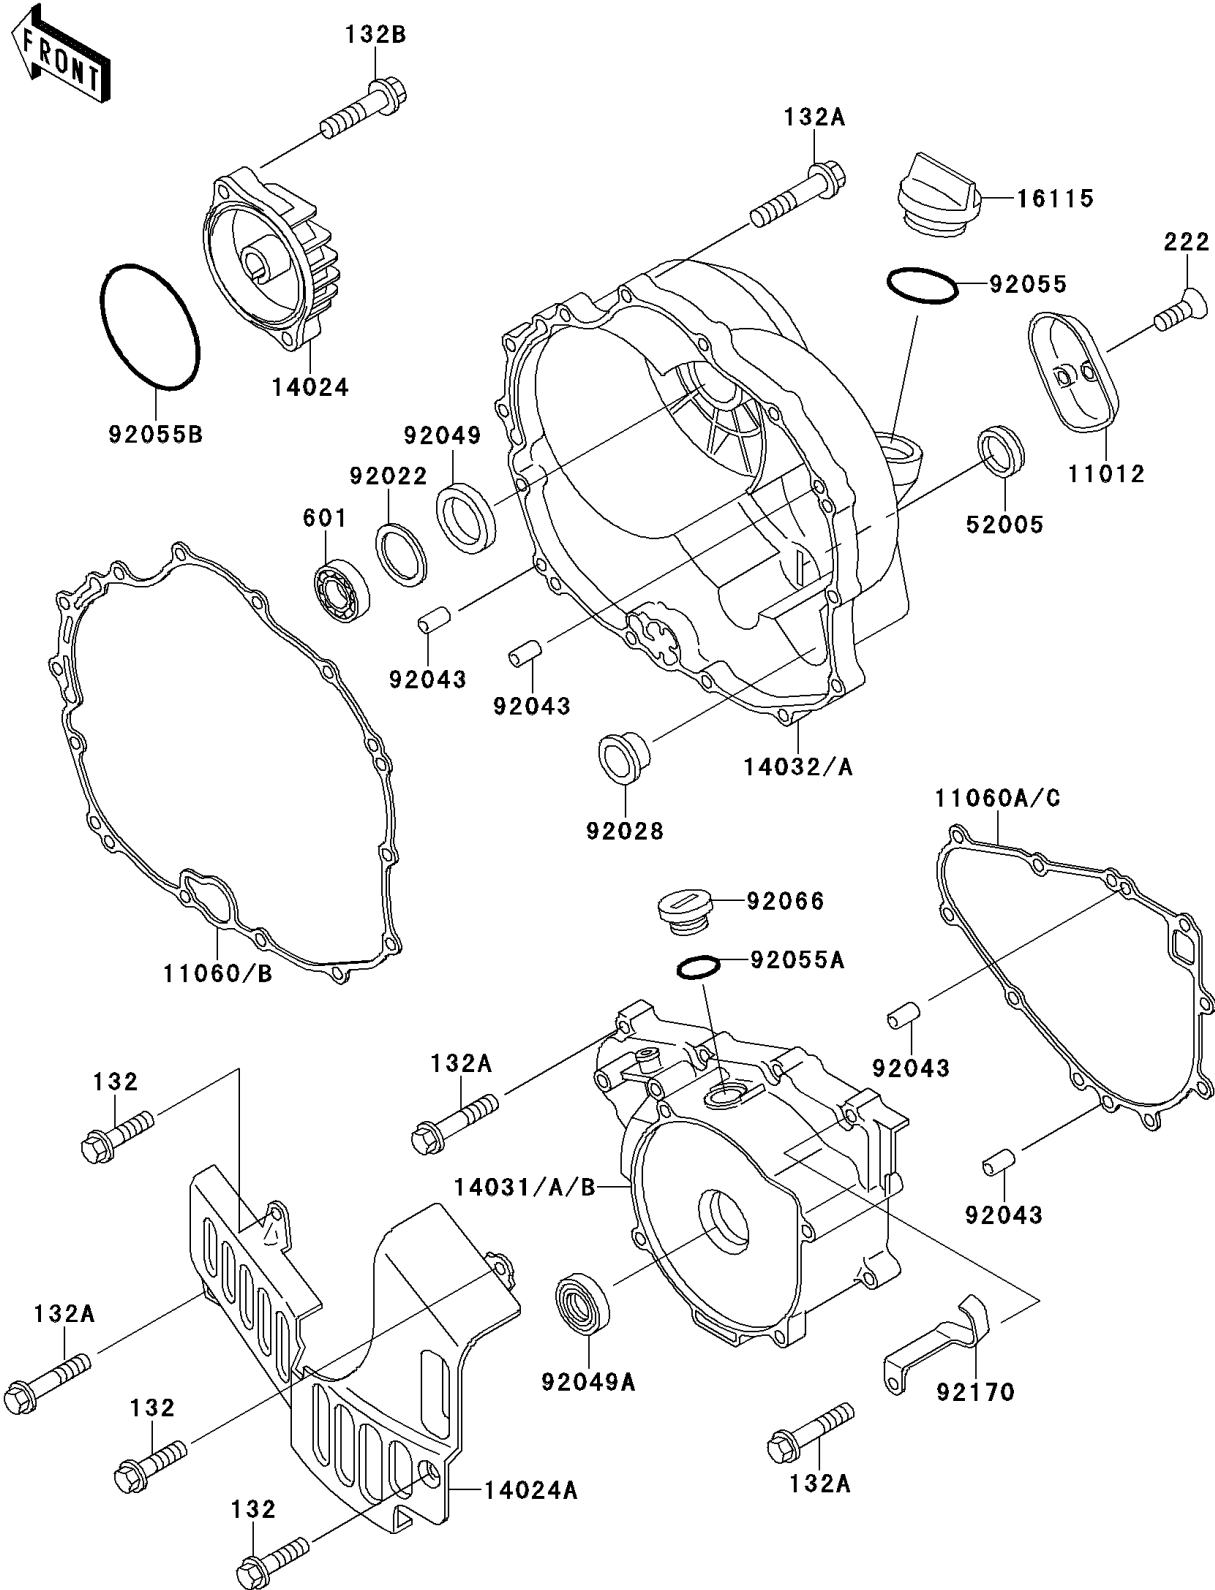

1996 Bayou 300 4X4 PARTS DIAGRAM

Engine Cover(s)

E1431

1996 Bayou 300 4X4 PARTS LIST

Engine Cover(s)

ITEM NAME	PART NUMBER	QUANTITY
BOLT-FLANGED-SMALL (Ref # 132)	132J0612	3
BOLT-FLANGED-SMALL (Ref # 132A)	132J0630	23
BOLT-FLANGED-SMALL (Ref # 132B)	132Y0625	2
SCREW-CSK-RD-CROS (Ref # 222)	222C0512	2
BEARING-BALL,#6202C3 (Ref # 601)	601B6202	1
CAP,CLUTCH RELEASE (Ref # 11012)	11012-1644	1
GASKET,CLUTCH COVER (Ref # 11060B)	11060-1715	1
GASKET,GENERATOR COVER (Ref # 11060C)	11060-1716	1
COVER,OIL FILTER (Ref # 14024)	14024-1062	1
COVER (Ref # 14024A)	14024-1655	1
COVER-GENERATOR (Ref # 14031A)	14031-1323	1
COVER-CLUTCH (Ref # 14032)	14032-1434	1
CAP-OIL FILLER (Ref # 16115)	16115-1009	1
GAUGE,OIL LEVEL (Ref # 52005)	52005-1009	1
WASHER,25.3X33X1 (Ref # 92022)	92022-1109	1
BUSHING (Ref # 92028)	92028-1544	1
PIN,6.2X8X14 (Ref # 92043)	92043-1263	4
SEAL-OIL,SCY 15X30X7 (Ref # 92049)	92049-1158	1
SEAL-OIL,TC25356 (Ref # 92049A)	92049-1317	1
RING-O,31.5X2.6 (Ref # 92055)	92055-049	1
RING-O (Ref # 92055A)	92055-1146	1
RING-O,63.6X2.4 (Ref # 92055B)	92055-1433	1
PLUG,COVER (Ref # 92066)	92066-1163	1
CLAMP (Ref # 92170)	92170-1065	1