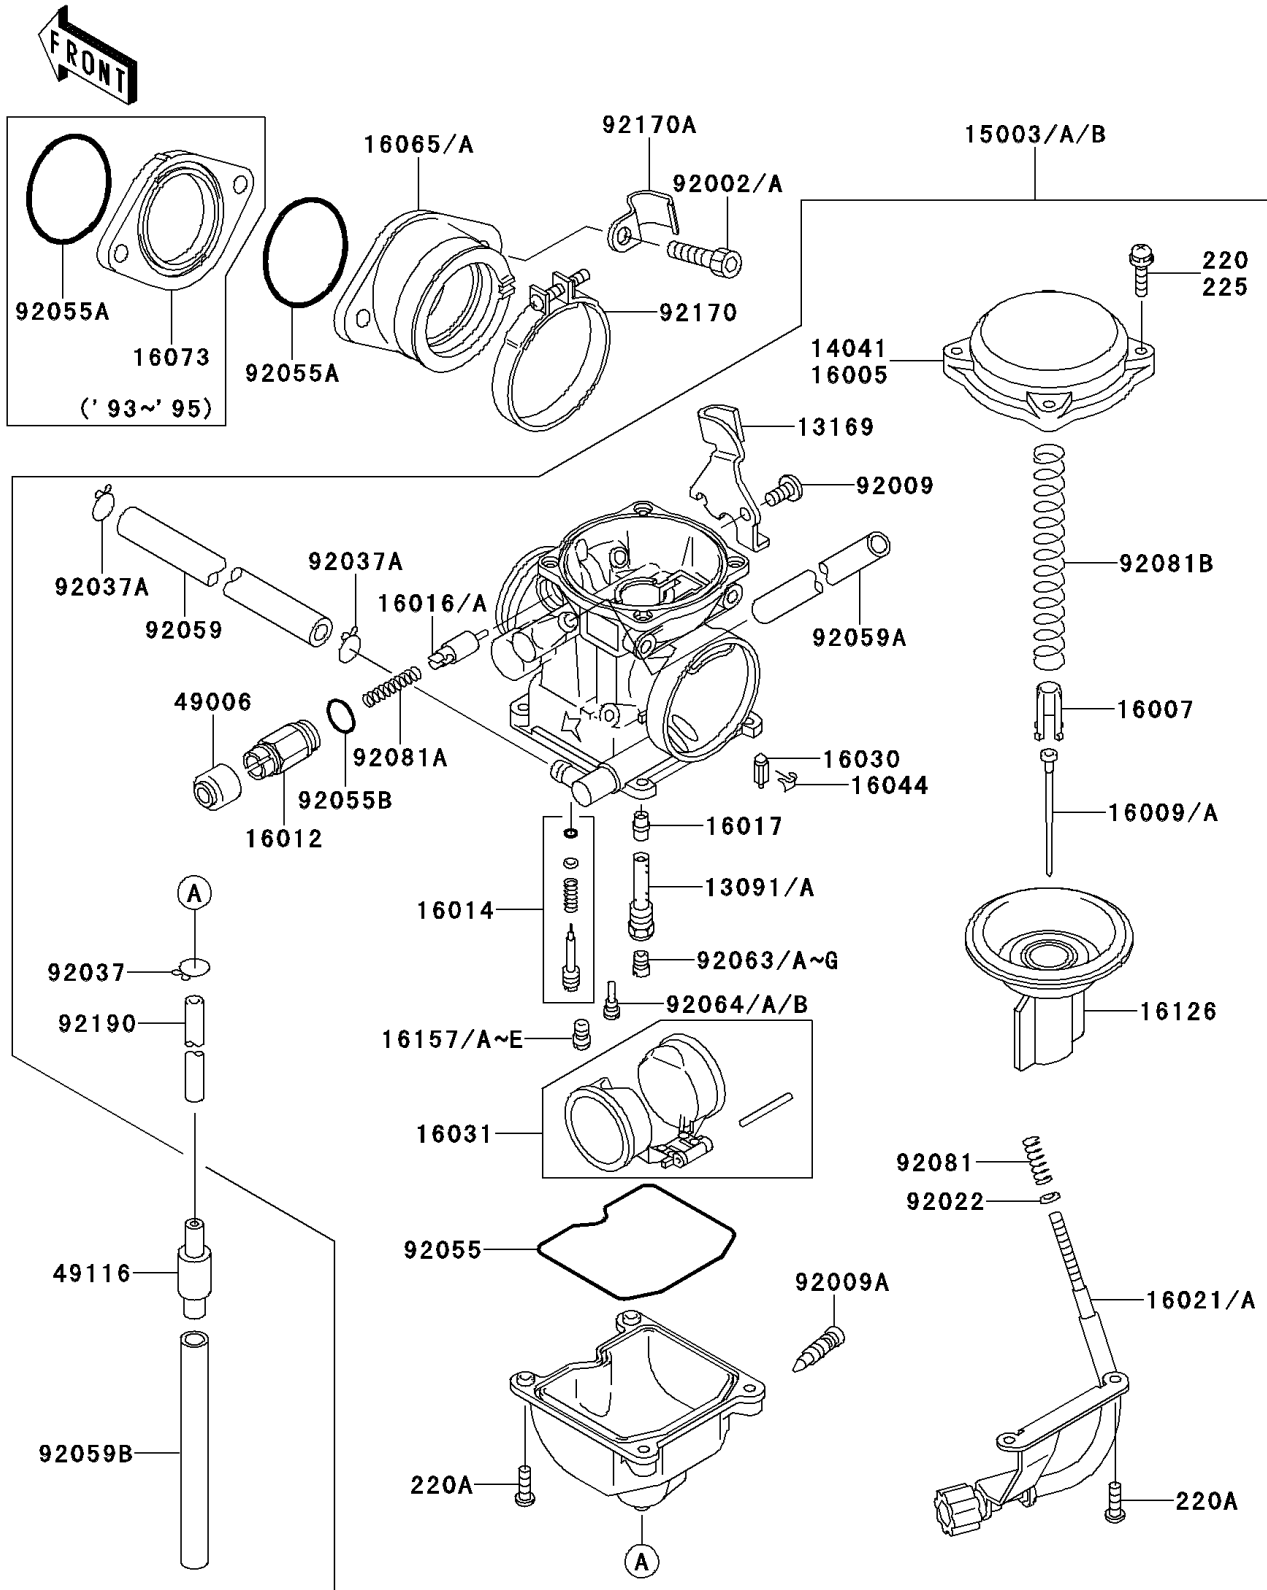

1994 Bayou 300 4X4 PARTS DIAGRAM

Carburetor

E1611

1994 Bayou 300 4X4 PARTS LIST

Carburetor

ITEM NAME	PART NUMBER	QUANTITY
HOLDER,NEEDLE JET (Ref # 13091)	13091-1259	1
PLATE,THROTTLE CABLE (Ref # 13169)	13169-1197	1
CARBURETOR-ASSY (Ref # 15003)	15003-1075	1
TOP-CHAMBER,MIXING (Ref # 16005)	16005-1056	1
SEAT-SPRING,THROTTLE VALVE (Ref # 16007)	16007-1120	1
NEEDLE-JET,N36W (Ref # 16009)	16009-1503	1
CAP-STARTER PLUNGER (Ref # 16012)	16012-1055	1
SCREW-PILOT AIR (Ref # 16014)	16014-1081	1
PLUNGER,STARTER (Ref # 16016)	16016-1065	1
JET-NEEDLE,#6 (Ref # 16017)	16017-1270	1
SCREW-THROTTLE STOP (Ref # 16021)	16021-1115	1
VALVE-FLOAT (Ref # 16030)	16030-1007	1
FLOAT (Ref # 16031)	16031-1077	1
CLAMP,FLOAT VALVE (Ref # 16044)	16044-007	1
HOLDER-CARBURETOR (Ref # 16065)	16065-1177	1
INSULATOR (Ref # 16073)	16073-1074	1
VALVE,VACUUM (Ref # 16126)	16126-1199	1
JET-STARTER,#58 (Ref # 16157)	16157-1057	1
JET-STARTER,#60 (Ref # 16157A)	16157-1058	1
JET-STARTER,#62 (Ref # 16157B)	16157-1059	1
BOOT,STARTER PLUNGER (Ref # 49006)	49006-1165	1
VALVE-ASSY (Ref # 49116)	49116-1126	1
BOLT,SOCKET,6X25 (Ref # 92002)	92002-1093	2
SCREW,5X10 (Ref # 92009)	92009-1365	1
SCREW-PAN-CROS (Ref # 220A)	220D0414	4
SCREW-PAN-WSP-CROS (Ref # 225)	225C0418	4
SCREW,DRAIN,M6X0.75 (Ref # 92009A)	92009-1551	1
WASHER,PLAIN,STOP SPRING (Ref # 92022)	92022-1480	1
CLAMP,TUBE (Ref # 92037)	92037-1201	1