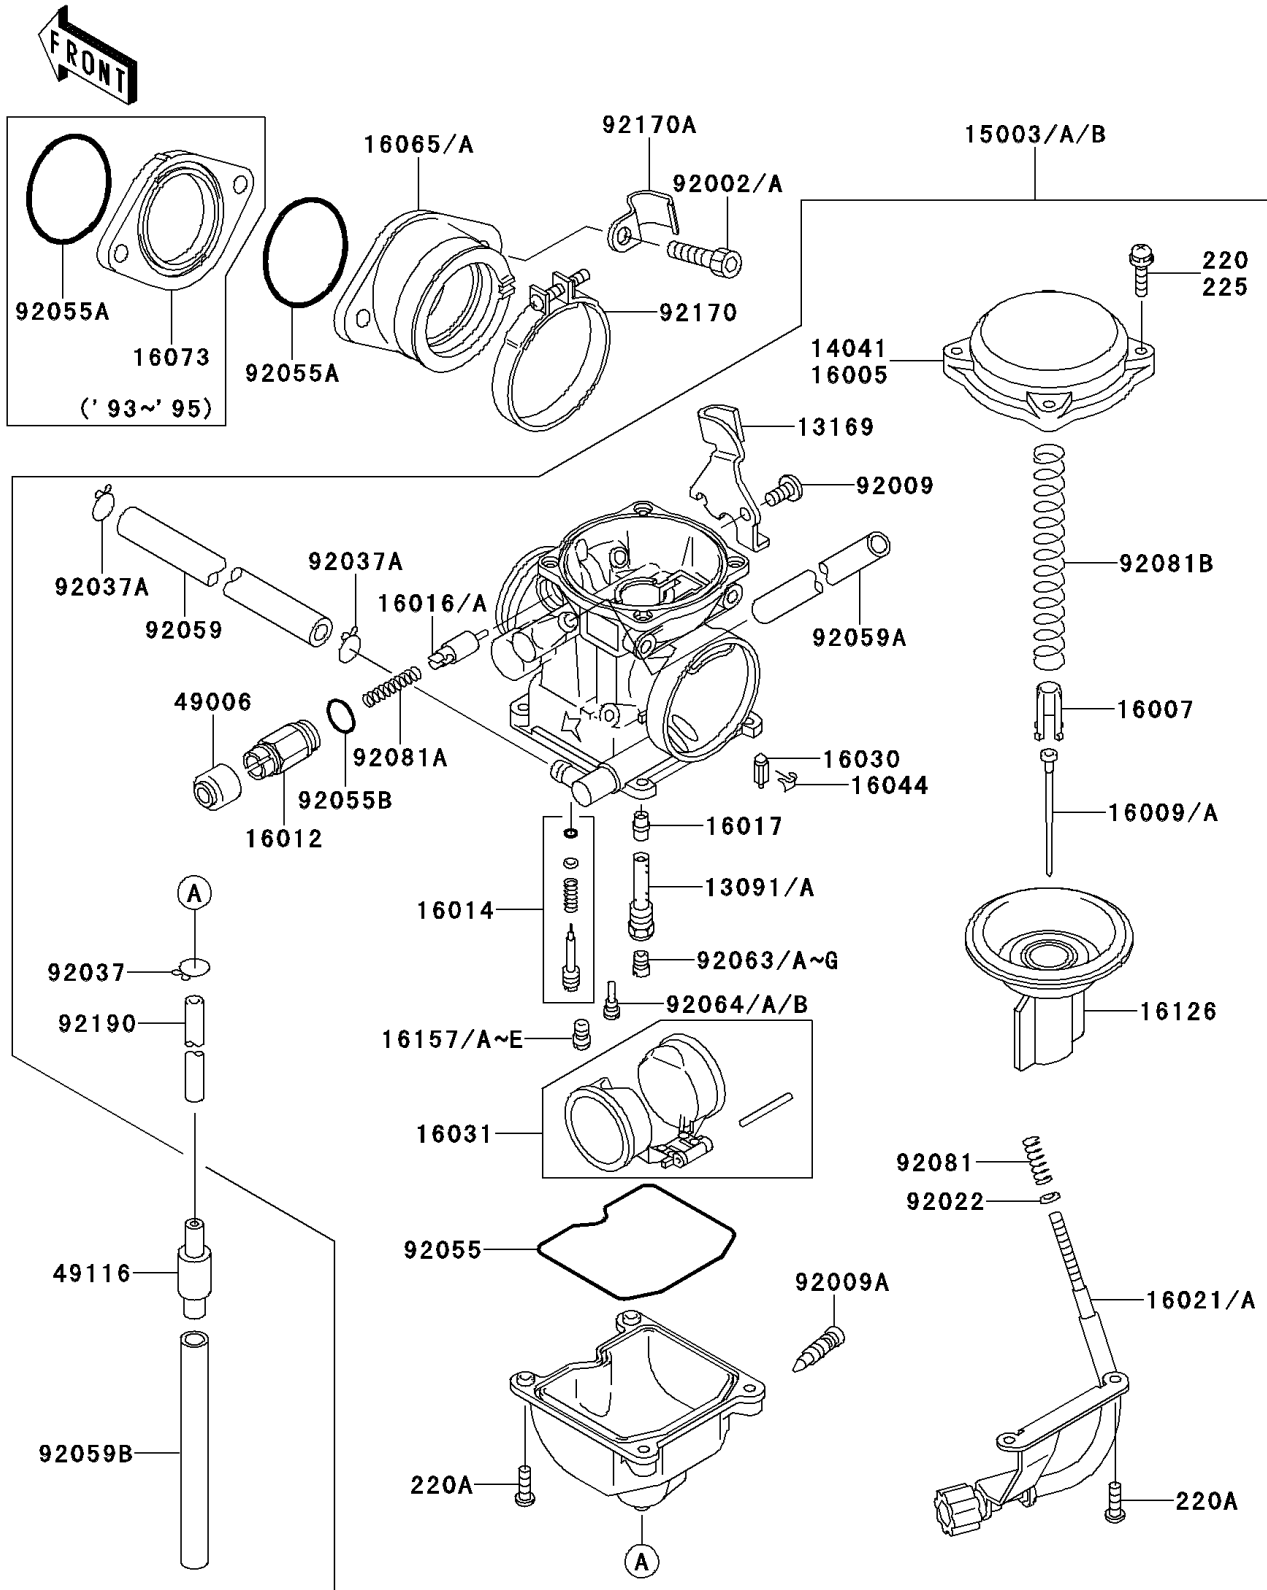

1995 Bayou 300 4X4 PARTS DIAGRAM

Carburetor

E1611