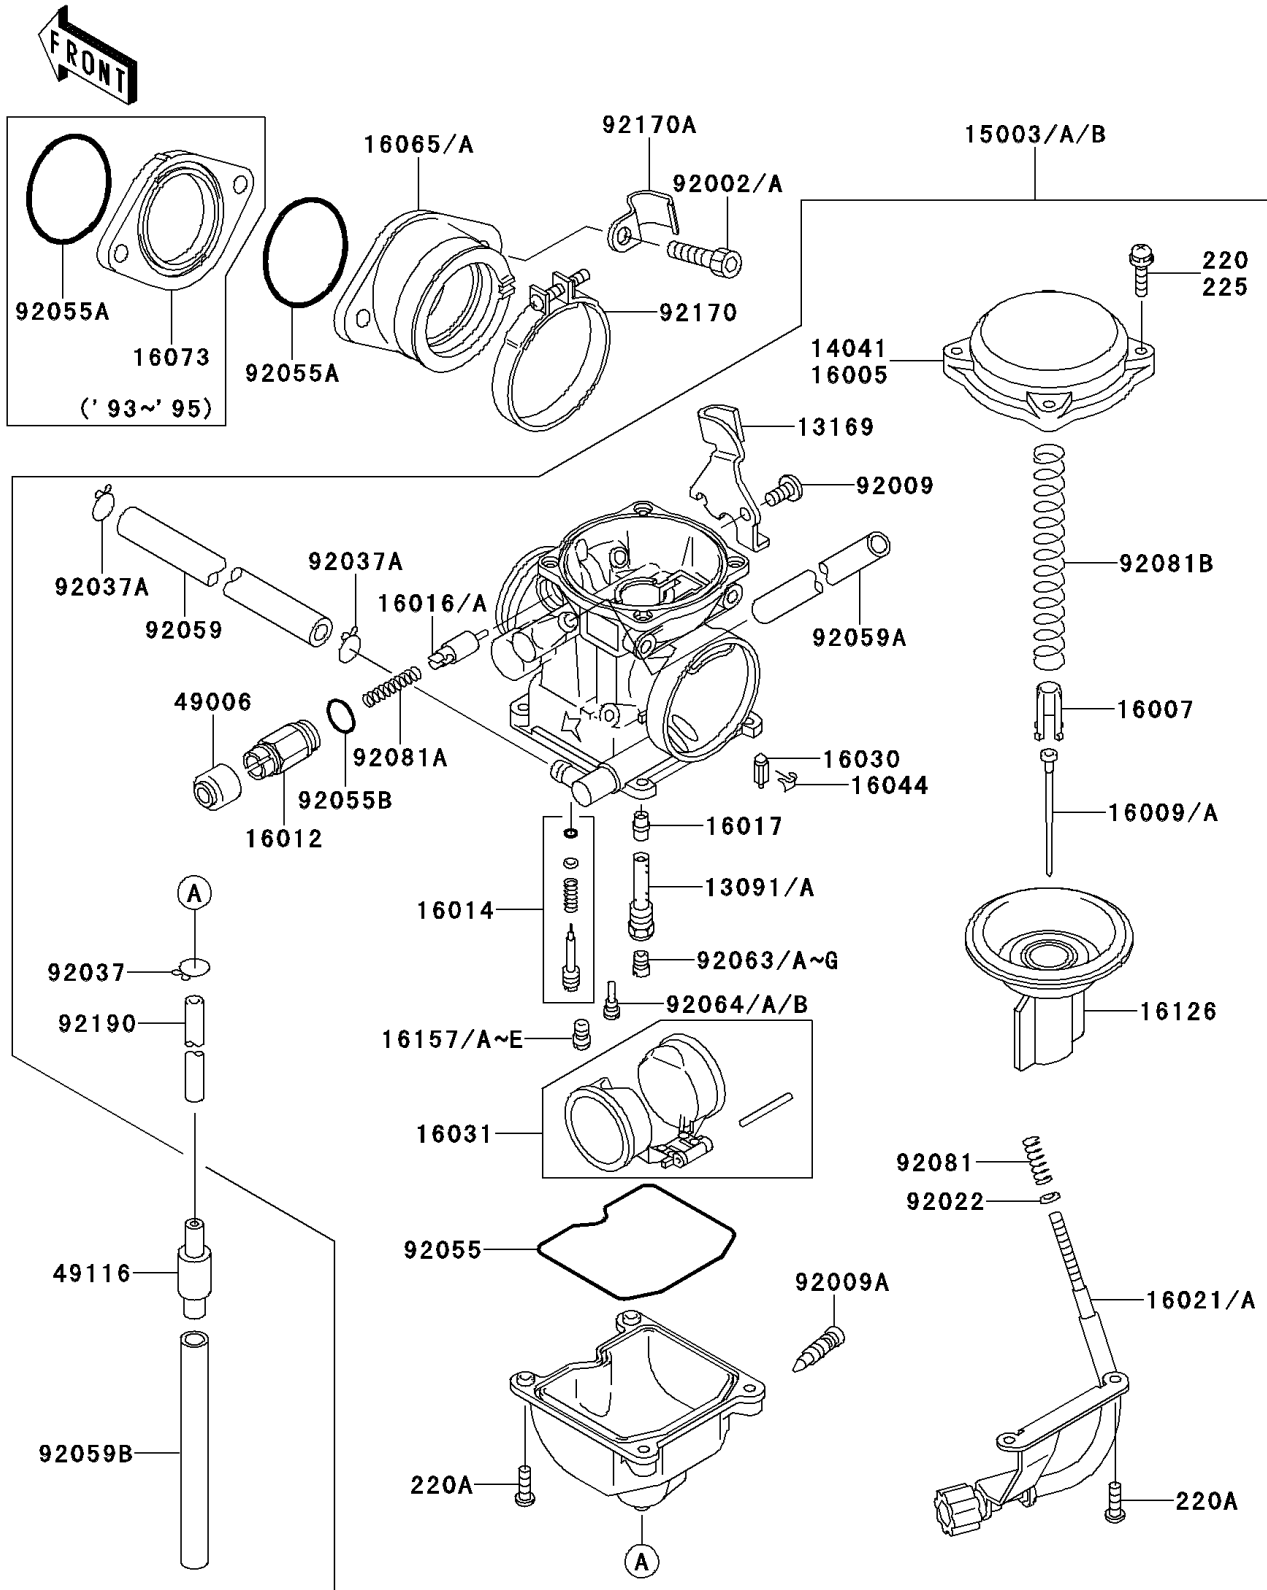

1995 Bayou 300 4X4 PARTS DIAGRAM

Carburetor

E1611

1995 Bayou 300 4X4 PARTS LIST

Carburetor

ITEM NAME	PART NUMBER	QUANTITY
HOLDER,NEEDLE JET (Ref # 13091)	13091-1259	1
PLATE,THROTTLE CABLE (Ref # 13169)	13169-1197	1
CARBURETOR-ASSY (Ref # 15003)	15003-1075	1
TOP-CHAMBER,MIXING (Ref # 16005)	16005-1056	1
SEAT-SPRING,THROTTLE VALVE (Ref # 16007)	16007-1120	1
NEEDLE-JET,N36W (Ref # 16009)	16009-1503	1
CAP-STARTER PLUNGER (Ref # 16012)	16012-1055	1
SCREW-PILOT AIR (Ref # 16014)	16014-1081	1
PLUNGER,STARTER (Ref # 16016)	16016-1065	1
JET-NEEDLE,#6 (Ref # 16017)	16017-1270	1
SCREW-THROTTLE STOP (Ref # 16021)	16021-1115	1
VALVE-FLOAT (Ref # 16030)	16030-1007	1
FLOAT (Ref # 16031)	16031-1077	1
CLAMP,FLOAT VALVE (Ref # 16044)	16044-007	1
HOLDER-CARBURETOR (Ref # 16065)	16065-1177	1
INSULATOR (Ref # 16073)	16073-1074	1
VALVE,VACUUM (Ref # 16126)	16126-1199	1
JET-STARTER,#58 (Ref # 16157)	16157-1057	1
JET-STARTER,#60 (Ref # 16157A)	16157-1058	1
JET-STARTER,#62 (Ref # 16157B)	16157-1059	1
BOOT,STARTER PLUNGER (Ref # 49006)	49006-1165	1
VALVE-ASSY (Ref # 49116)	49116-1126	1
BOLT,SOCKET,6X25 (Ref # 92002)	92002-1093	2
SCREW,5X10 (Ref # 92009)	92009-1365	1
SCREW-PAN-CROS (Ref # 220A)	220D0414	4
SCREW-PAN-WSP-CROS (Ref # 225)	225C0418	4
SCREW,DRAIN,M6X0.75 (Ref # 92009A)	92009-1551	1
WASHER,PLAIN,STOP SPRING (Ref # 92022)	92022-1480	1
CLAMP,TUBE (Ref # 92037)	92037-1201	1