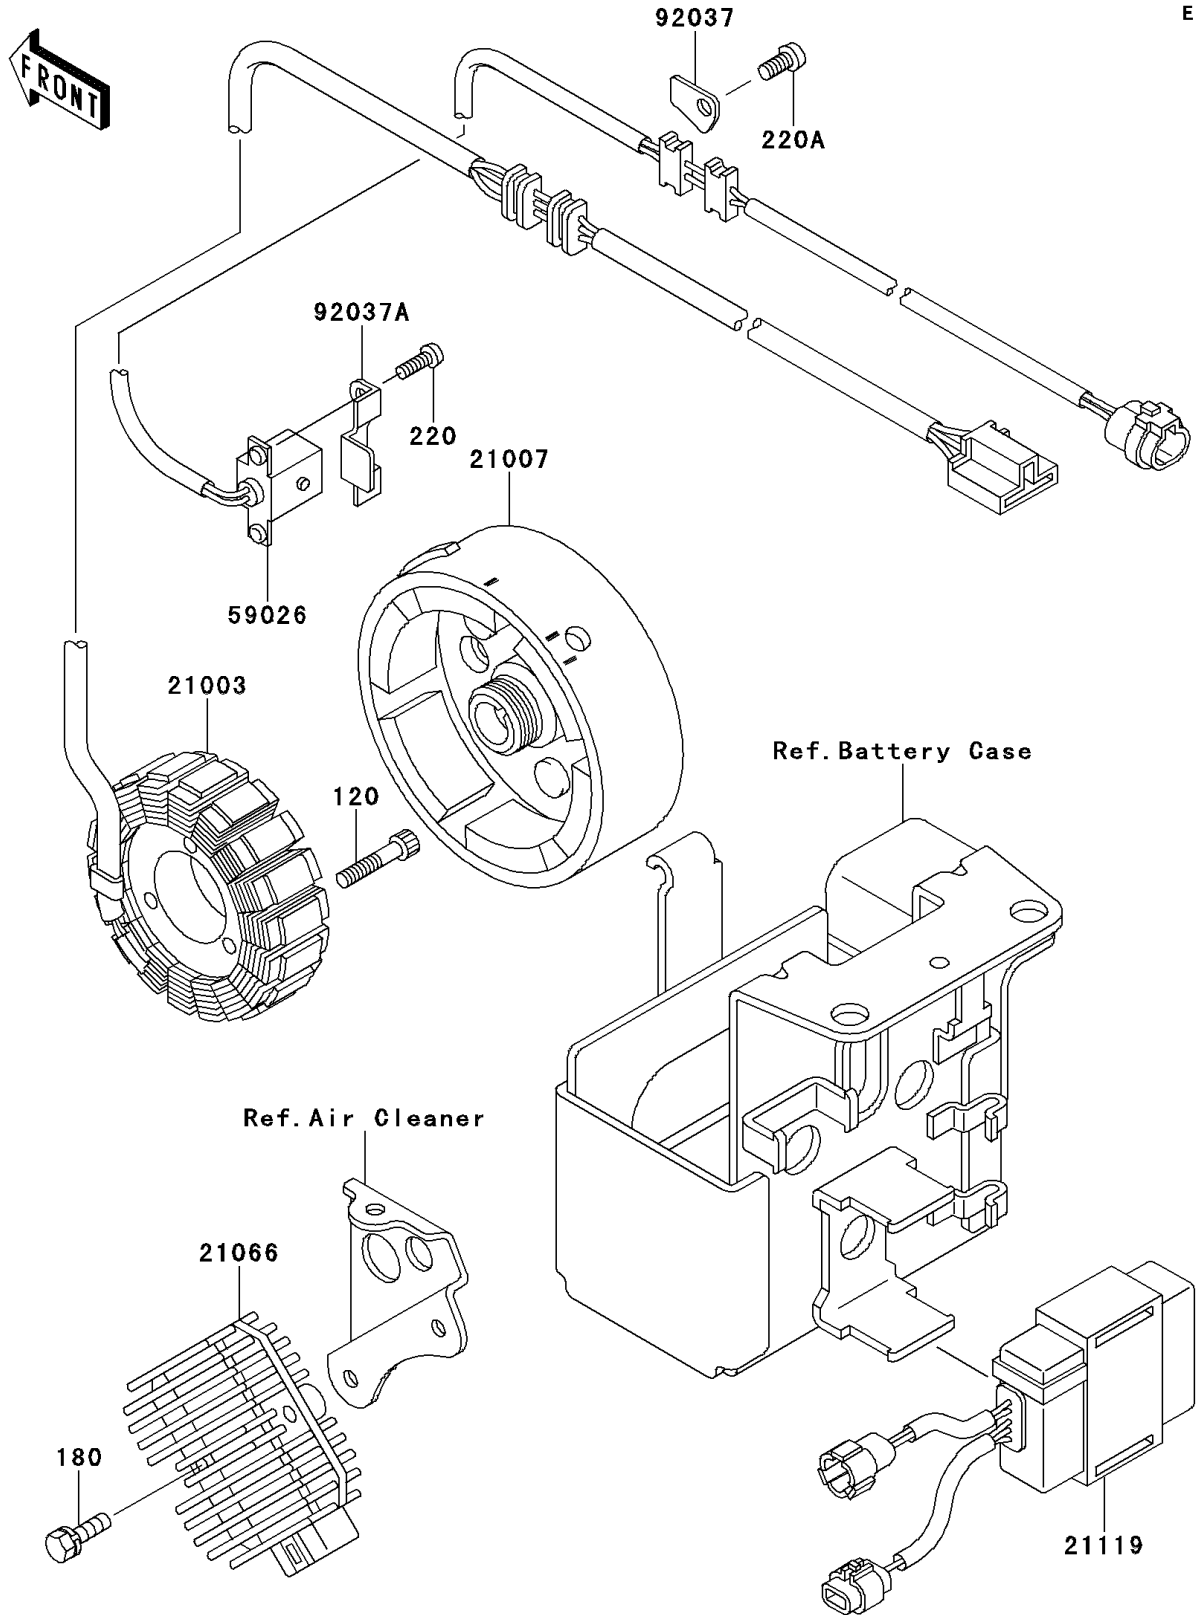

# 1993 Bayou 300 4X4 PARTS DIAGRAM

Generator

E1810

# 1993 Bayou 300 4X4 PARTS LIST

## Generator

ITEM NAME	PART NUMBER	QUANTITY
BOLT-SOCKET,6X30 (Ref # 120)	120P0630	3
BOLT-UPSET-WS (Ref # 180)	180D0620	2
SCREW-PAN-CROS (Ref # 220)	220B0514	2
SCREW-PAN-CROS,6X12 (Ref # 220A)	220B0612	1
STATOR (Ref # 21003)	21003-1276	1
ROTOR (Ref # 21007)	21007-1179	1
REGULATOR-VOLTAGE (Ref # 21066)	21066-1089	1
IGNITER (Ref # 21119)	21119-1369	1
COIL-PULSING (Ref # 59026)	59026-1092	1
CLAMP,WIRING HARNESS (Ref # 92037)	92037-1656	1
CLAMP (Ref # 92037A)	92037-1987	1