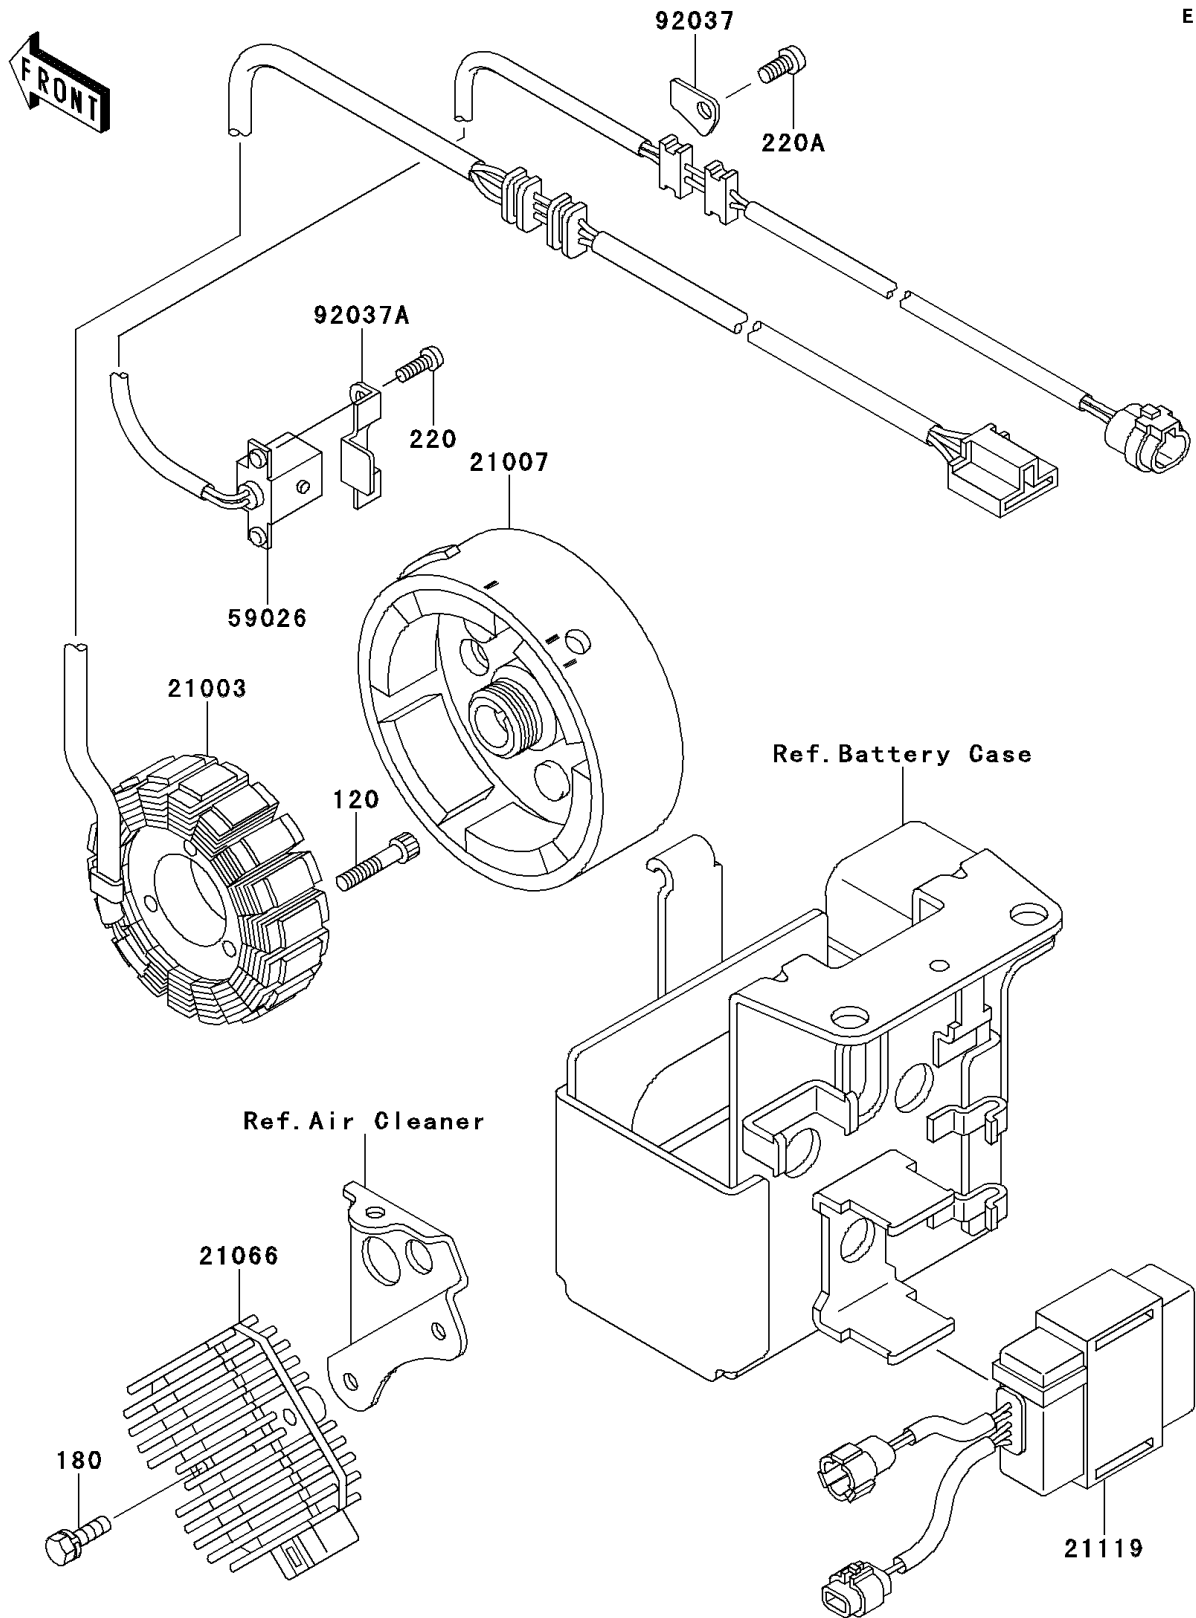

1994 Bayou 300 4X4 PARTS DIAGRAM

Generator

E1810

1994 Bayou 300 4X4 PARTS LIST

Generator

ITEM NAME	PART NUMBER	QUANTITY
BOLT-SOCKET,6X30 (Ref # 120)	120P0630	3
BOLT-UPSET-WS (Ref # 180)	180D0620	2
SCREW-PAN-CROS (Ref # 220)	220B0514	2
SCREW-PAN-CROS,6X12 (Ref # 220A)	220B0612	1
STATOR (Ref # 21003)	21003-1276	1
ROTOR (Ref # 21007)	21007-1179	1
REGULATOR-VOLTAGE (Ref # 21066)	21066-1089	1
IGNITER (Ref # 21119)	21119-1369	1
COIL-PULSING (Ref # 59026)	59026-1092	1
CLAMP,WIRING HARNESS (Ref # 92037)	92037-1656	1
CLAMP (Ref # 92037A)	92037-1987	1