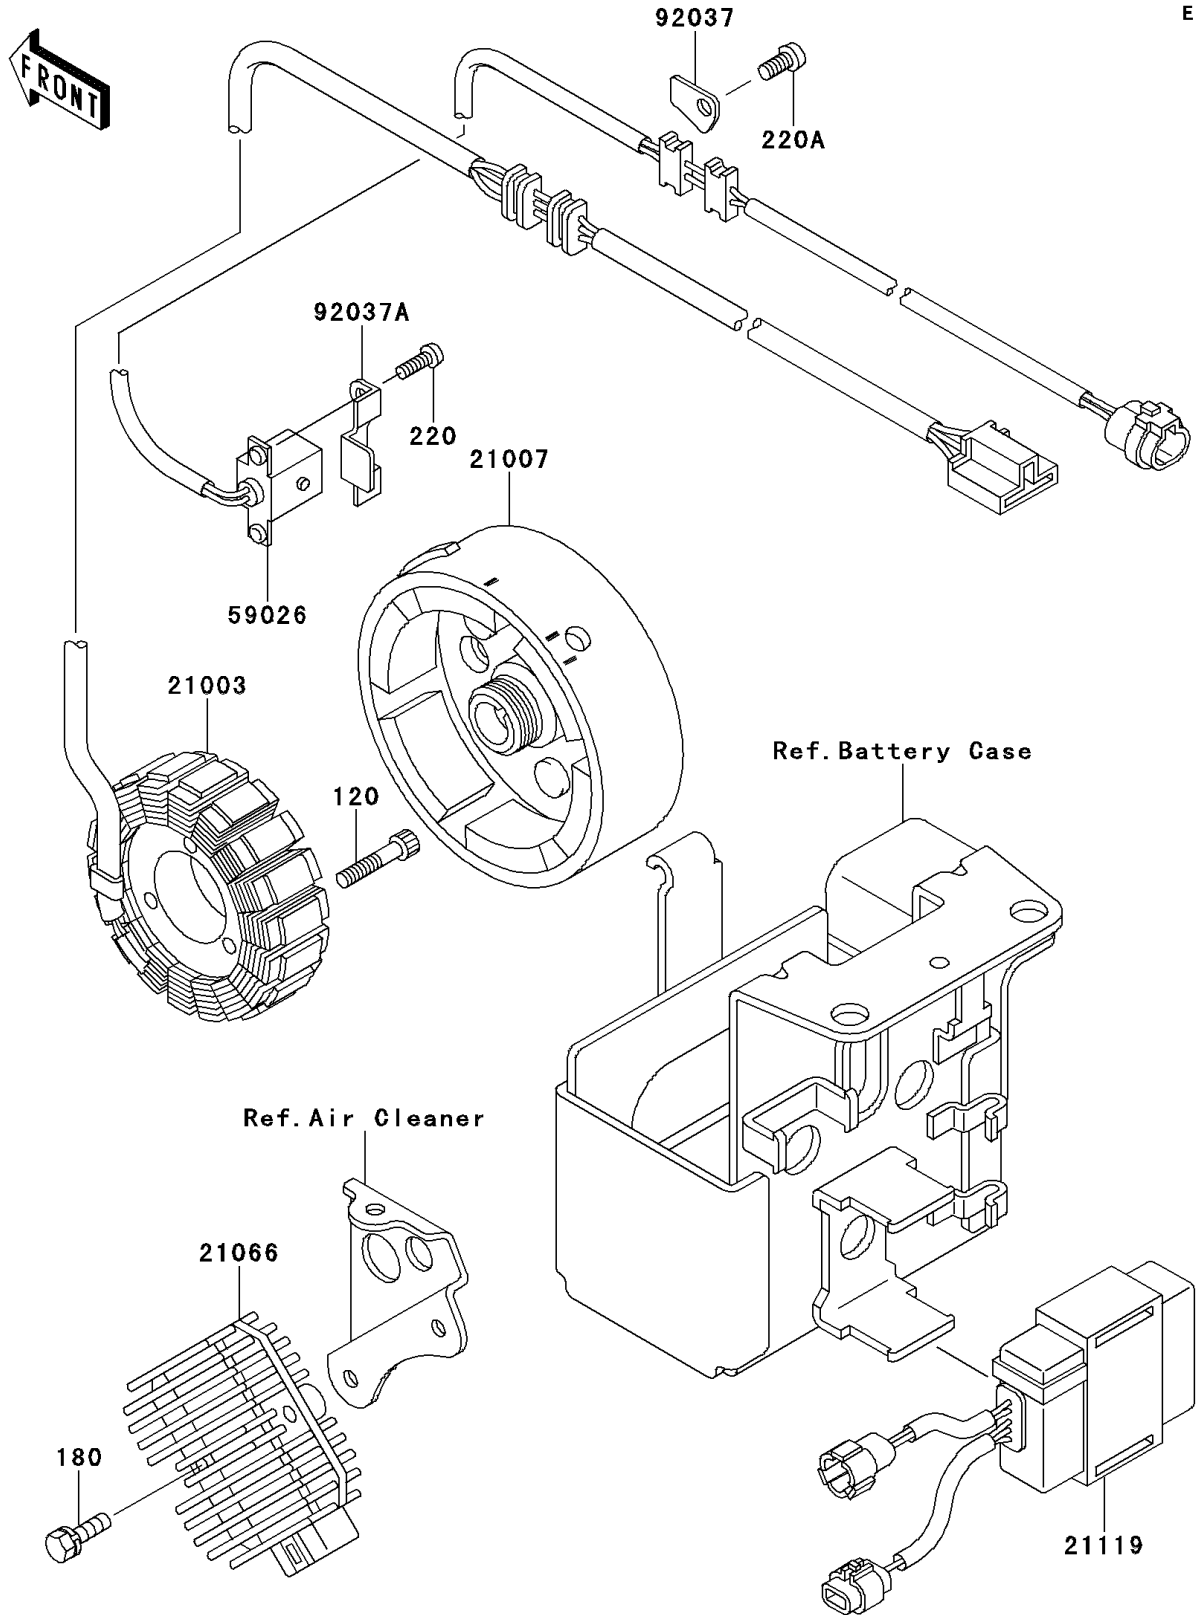

# 1995 Bayou 300 4X4 PARTS DIAGRAM

Generator

E1810

# 1995 Bayou 300 4X4 PARTS LIST

## Generator

ITEM NAME	PART NUMBER	QUANTITY
BOLT-SOCKET,6X30 (Ref # 120)	120P0630	3
BOLT-UPSET-WS (Ref # 180)	180D0620	2
SCREW-PAN-CROS (Ref # 220)	220B0514	2
SCREW-PAN-CROS,6X12 (Ref # 220A)	220B0612	1
STATOR (Ref # 21003)	21003-1276	1
ROTOR (Ref # 21007)	21007-1179	1
REGULATOR-VOLTAGE (Ref # 21066)	21066-1089	1
IGNITER (Ref # 21119)	21119-1369	1
COIL-PULSING (Ref # 59026)	59026-1092	1
CLAMP,WIRING HARNESS (Ref # 92037)	92037-1656	1
CLAMP (Ref # 92037A)	92037-1987	1