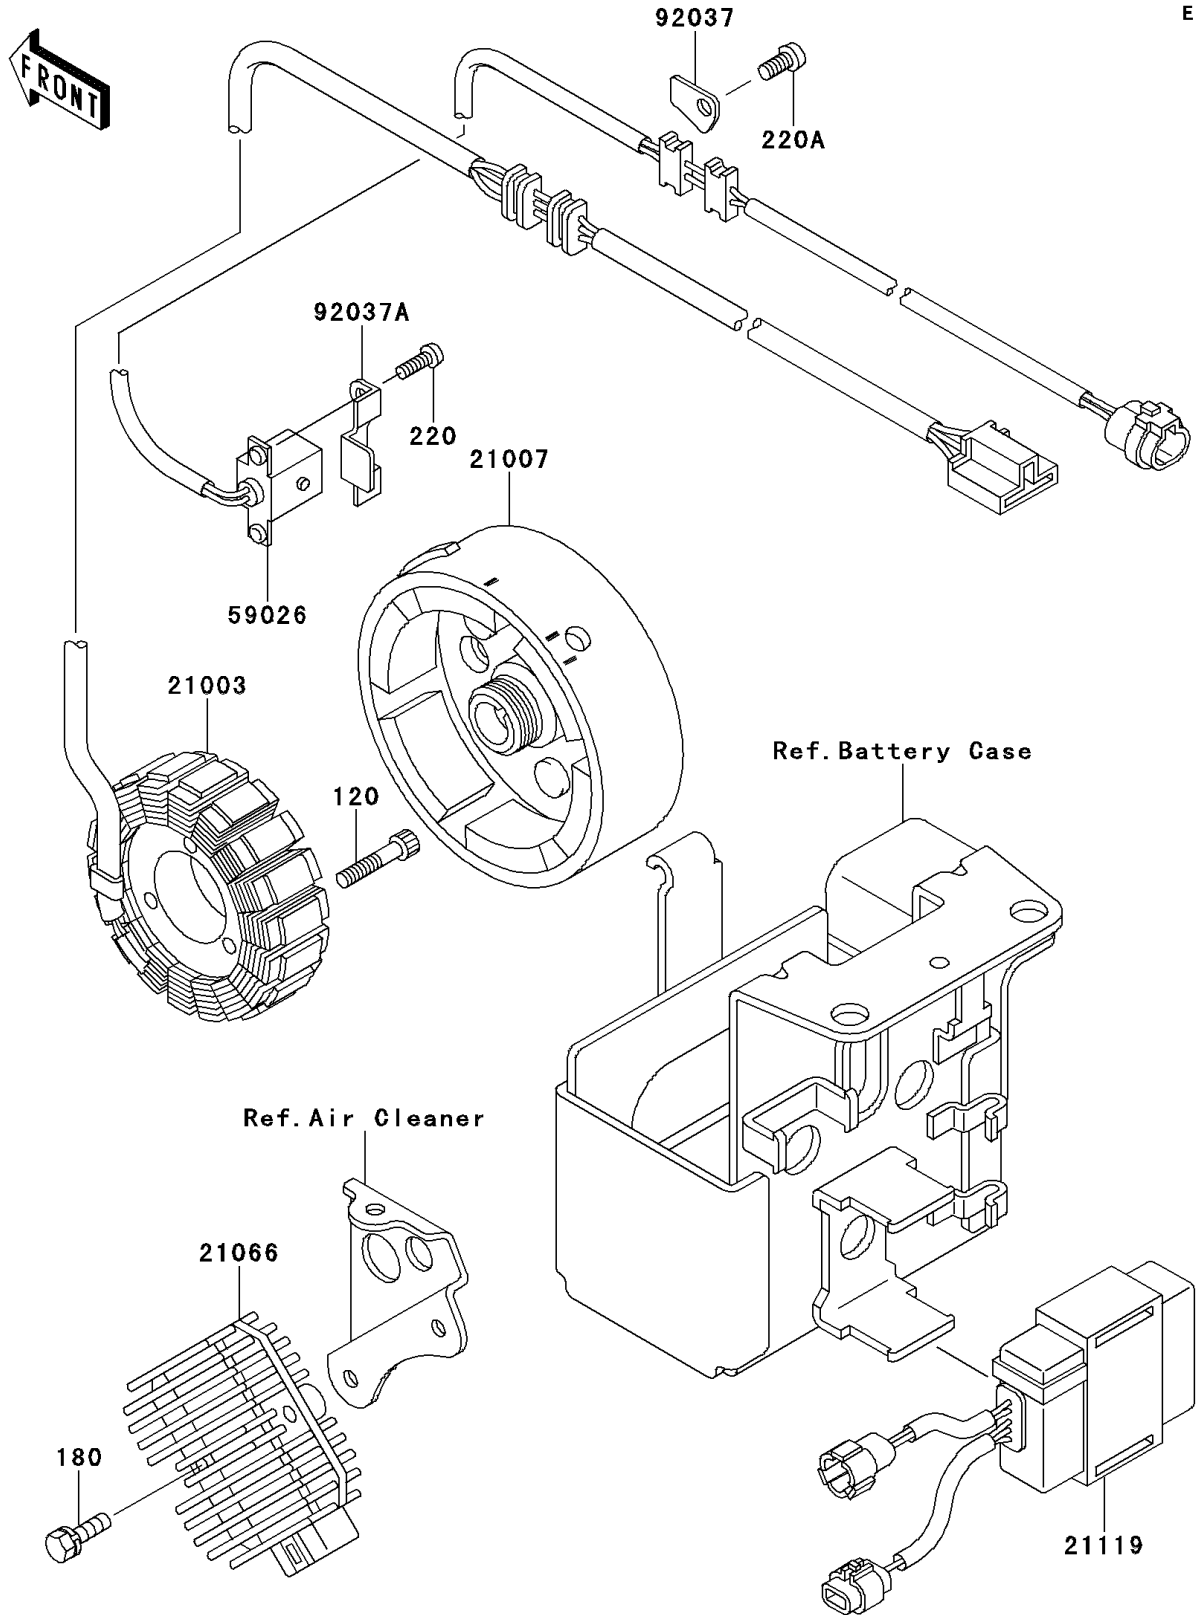

# 1997 Bayou 300 4X4 PARTS DIAGRAM

Generator

E1810

# 1997 Bayou 300 4X4 PARTS LIST

## Generator

ITEM NAME	PART NUMBER	QUANTITY
BOLT-SOCKET,6X30 (Ref # 120)	120P0630	3
BOLT-UPSET-WS (Ref # 180)	180D0620	2
SCREW-PAN-CROS (Ref # 220)	220B0514	2
SCREW-PAN-CROS,6X12 (Ref # 220A)	220B0612	1
STATOR (Ref # 21003)	21003-1276	1
ROTOR (Ref # 21007)	21007-1179	1
REGULATOR-VOLTAGE (Ref # 21066)	21066-1089	1
IGNITER (Ref # 21119)	21119-1369	1
COIL-PULSING (Ref # 59026)	59026-1092	1
CLAMP,WIRING HARNESS (Ref # 92037)	92037-1656	1
CLAMP (Ref # 92037A)	92037-1987	1