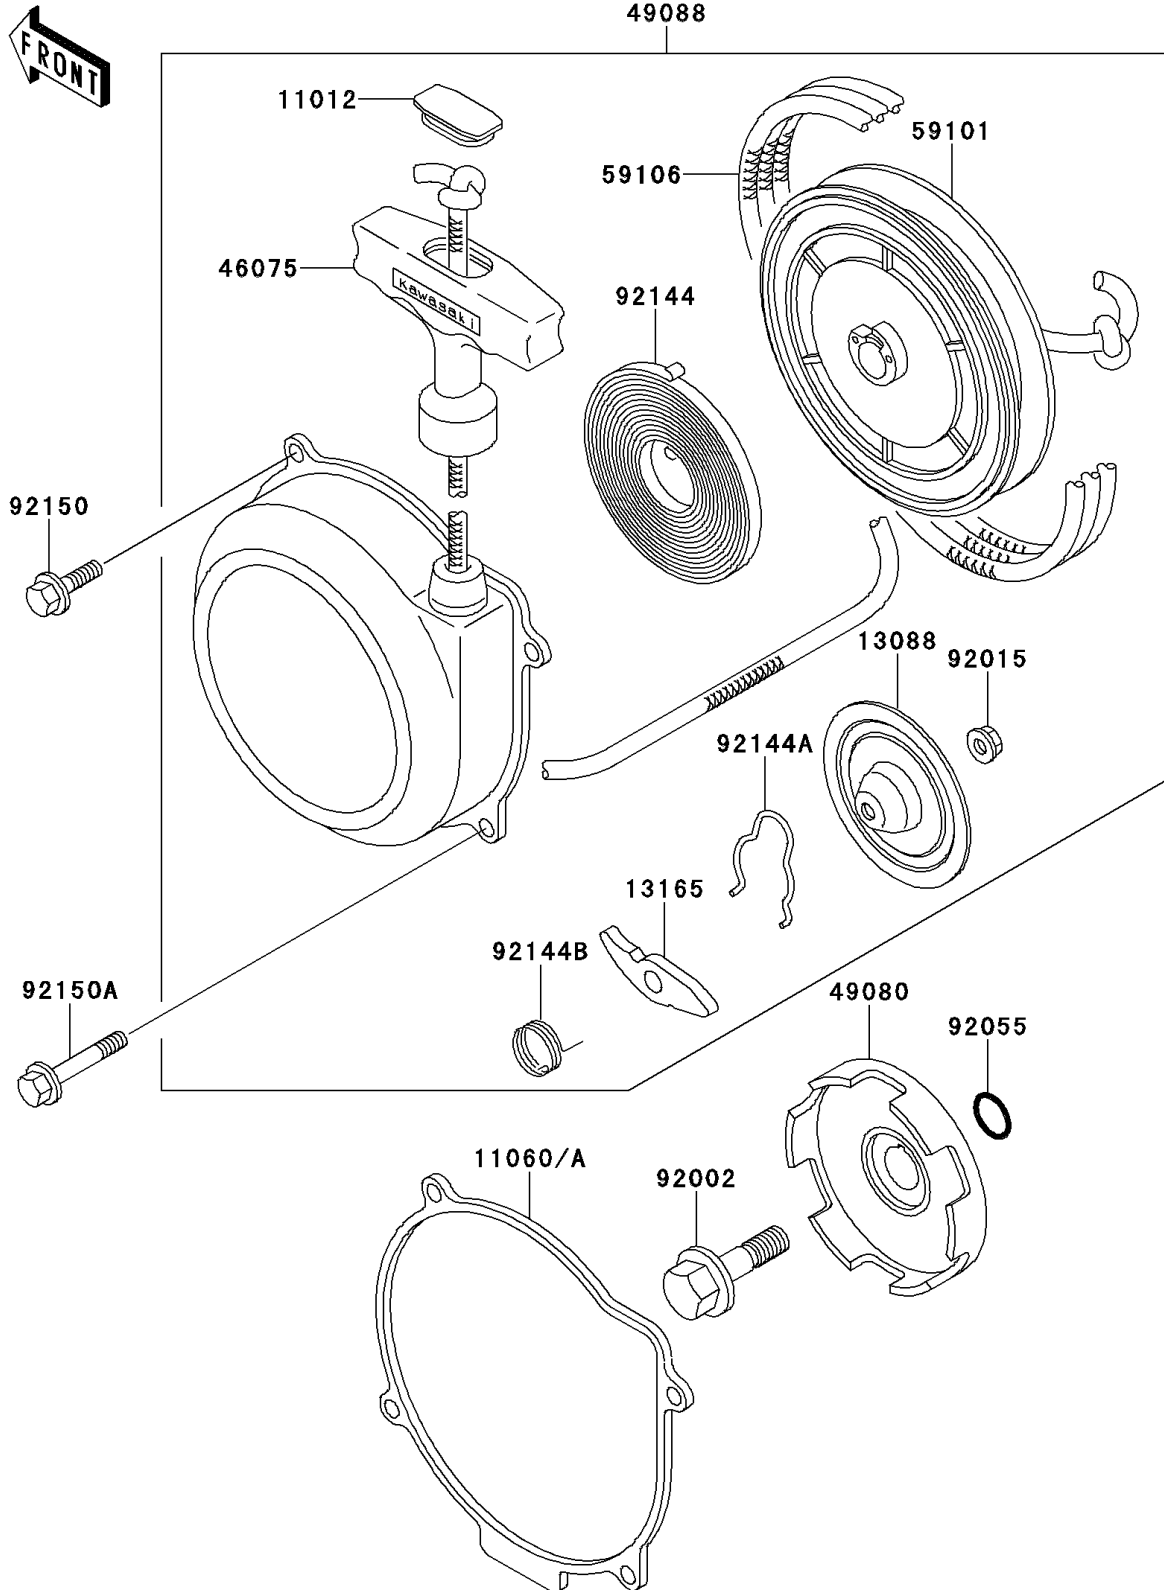

1993 Bayou 300 4X4 PARTS DIAGRAM

Recoil Starter

E3040

1993 Bayou 300 4X4 PARTS LIST

Recoil Starter

ITEM NAME	PART NUMBER	QUANTITY
CAP,RECOIL GRIP (Ref # 11012)	11012-1420	1
GASKET,RECOIL STARTER (Ref # 11060)	11060-1232	1
PLATE-FRICTION,RECOIL (Ref # 13088)	13088-1073	1
PAWL,RECOIL (Ref # 13165)	13165-1123	1
GRIP,RECOIL (Ref # 46075)	46075-1073	1
PULLEY-STARTING (Ref # 49080)	49080-1055	1
STARTER-RECOIL (Ref # 49088)	49088-1056	1
REEL (Ref # 59101)	59101-1109	1
ROPE (Ref # 59106)	59106-1103	1
BOLT,FLANGED,10X40 (Ref # 92002)	92002-1296	1
NUT,6MM (Ref # 92015)	92015-1464	1
RING-O,16.8MM (Ref # 92055)	92055-1235	1
SPRING,RECOIL (Ref # 92144)	92144-1205	1
SPRING,FRICTION (Ref # 92144A)	92144-1206	1
SPRING,RETURN (Ref # 92144B)	92144-1207	1
BOLT (Ref # 92150)	92150-1916	3
BOLT (Ref # 92150A)	92150-1917	1