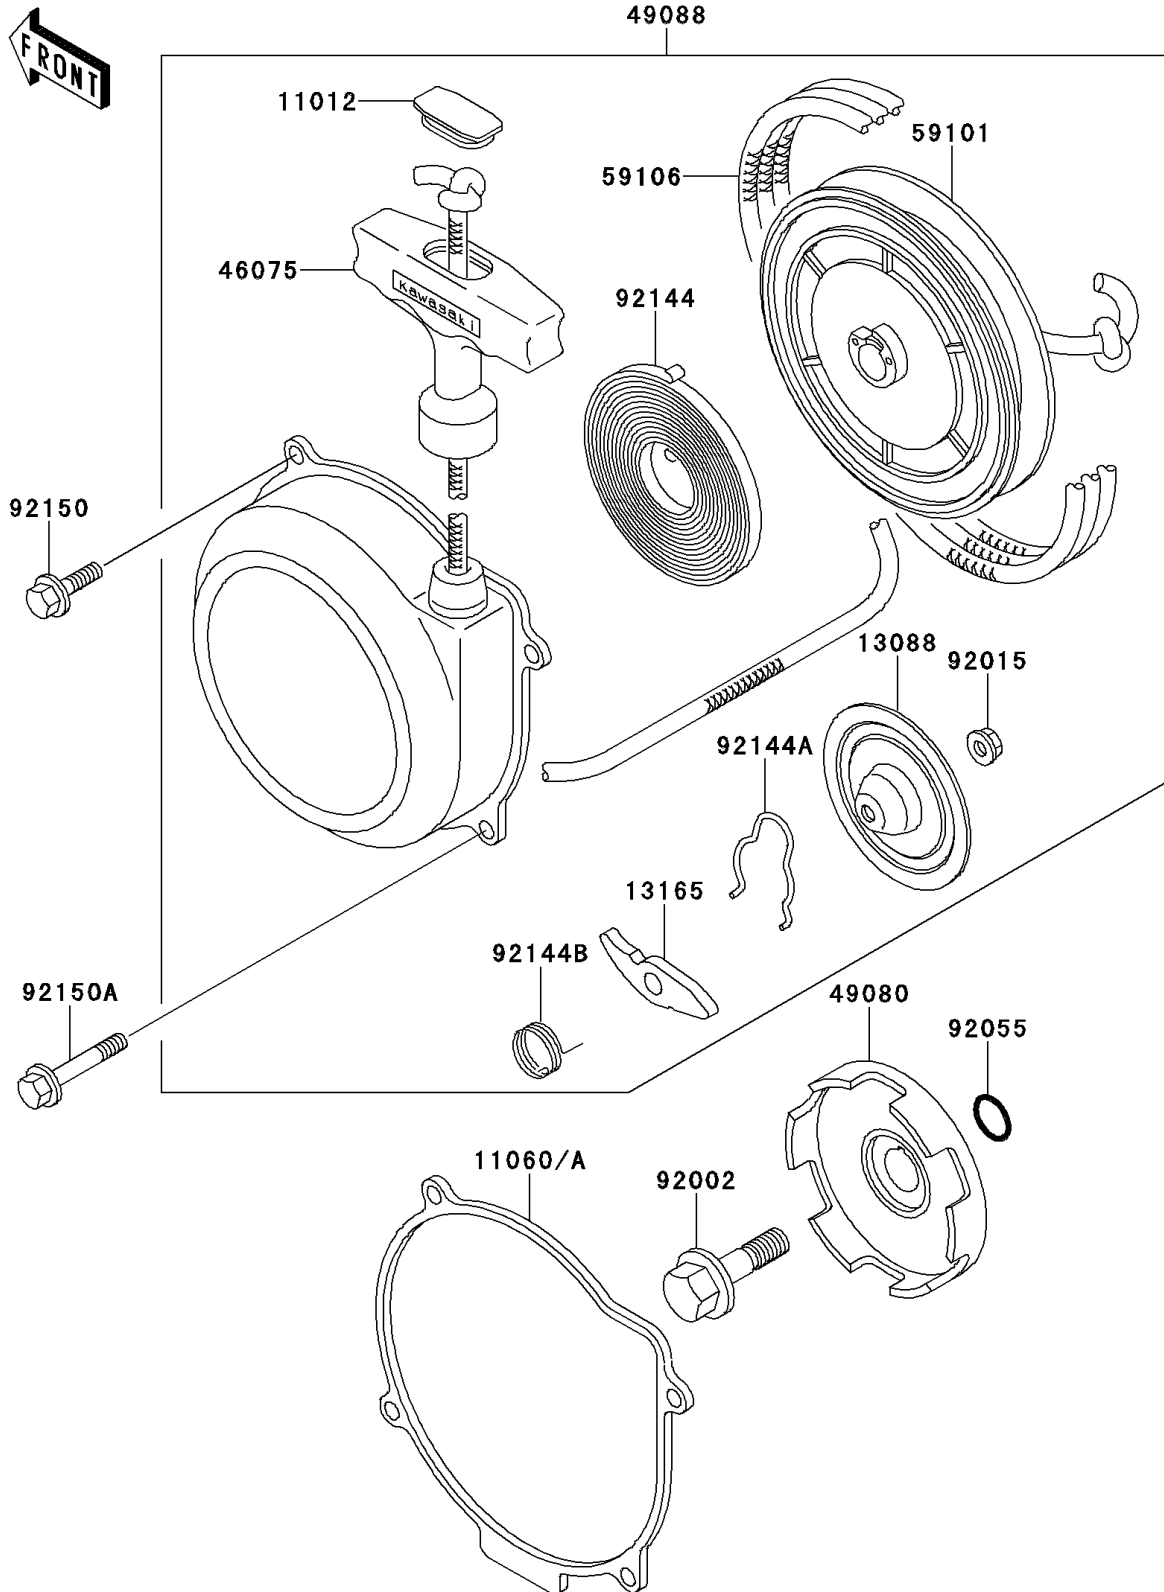

# 1995 Bayou 300 4X4 PARTS DIAGRAM

Recoil Starter

E3040

## 1995 Bayou 300 4X4 PARTS LIST

### Recoil Starter

| ITEM NAME                           | PART NUMBER | QUANTITY |
|-------------------------------------|-------------|----------|
| CAP,RECOIL GRIP (Ref # 11012)       | 11012-1420  | 1        |
| GASKET,RECOIL STARTER (Ref # 11060) | 11060-1232  | 1        |
| PLATE-FRICTION,RECOIL (Ref # 13088) | 13088-1073  | 1        |
| PAWL,RECOIL (Ref # 13165)           | 13165-1123  | 1        |
| GRIP,RECOIL (Ref # 46075)           | 46075-1073  | 1        |
| PULLEY-STARTING (Ref # 49080)       | 49080-1055  | 1        |
| STARTER-RECOIL (Ref # 49088)        | 49088-1056  | 1        |
| REEL (Ref # 59101)                  | 59101-1109  | 1        |
| ROPE (Ref # 59106)                  | 59106-1103  | 1        |
| BOLT,FLANGED,10X40 (Ref # 92002)    | 92002-1296  | 1        |
| NUT,6MM (Ref # 92015)               | 92015-1464  | 1        |
| RING-O,16.8MM (Ref # 92055)         | 92055-1235  | 1        |
| SPRING,RECOIL (Ref # 92144)         | 92144-1205  | 1        |
| SPRING,FRICTION (Ref # 92144A)      | 92144-1206  | 1        |
| SPRING,RETURN (Ref # 92144B)        | 92144-1207  | 1        |
| BOLT (Ref # 92150)                  | 92150-1916  | 3        |
| BOLT (Ref # 92150A)                 | 92150-1917  | 1        |