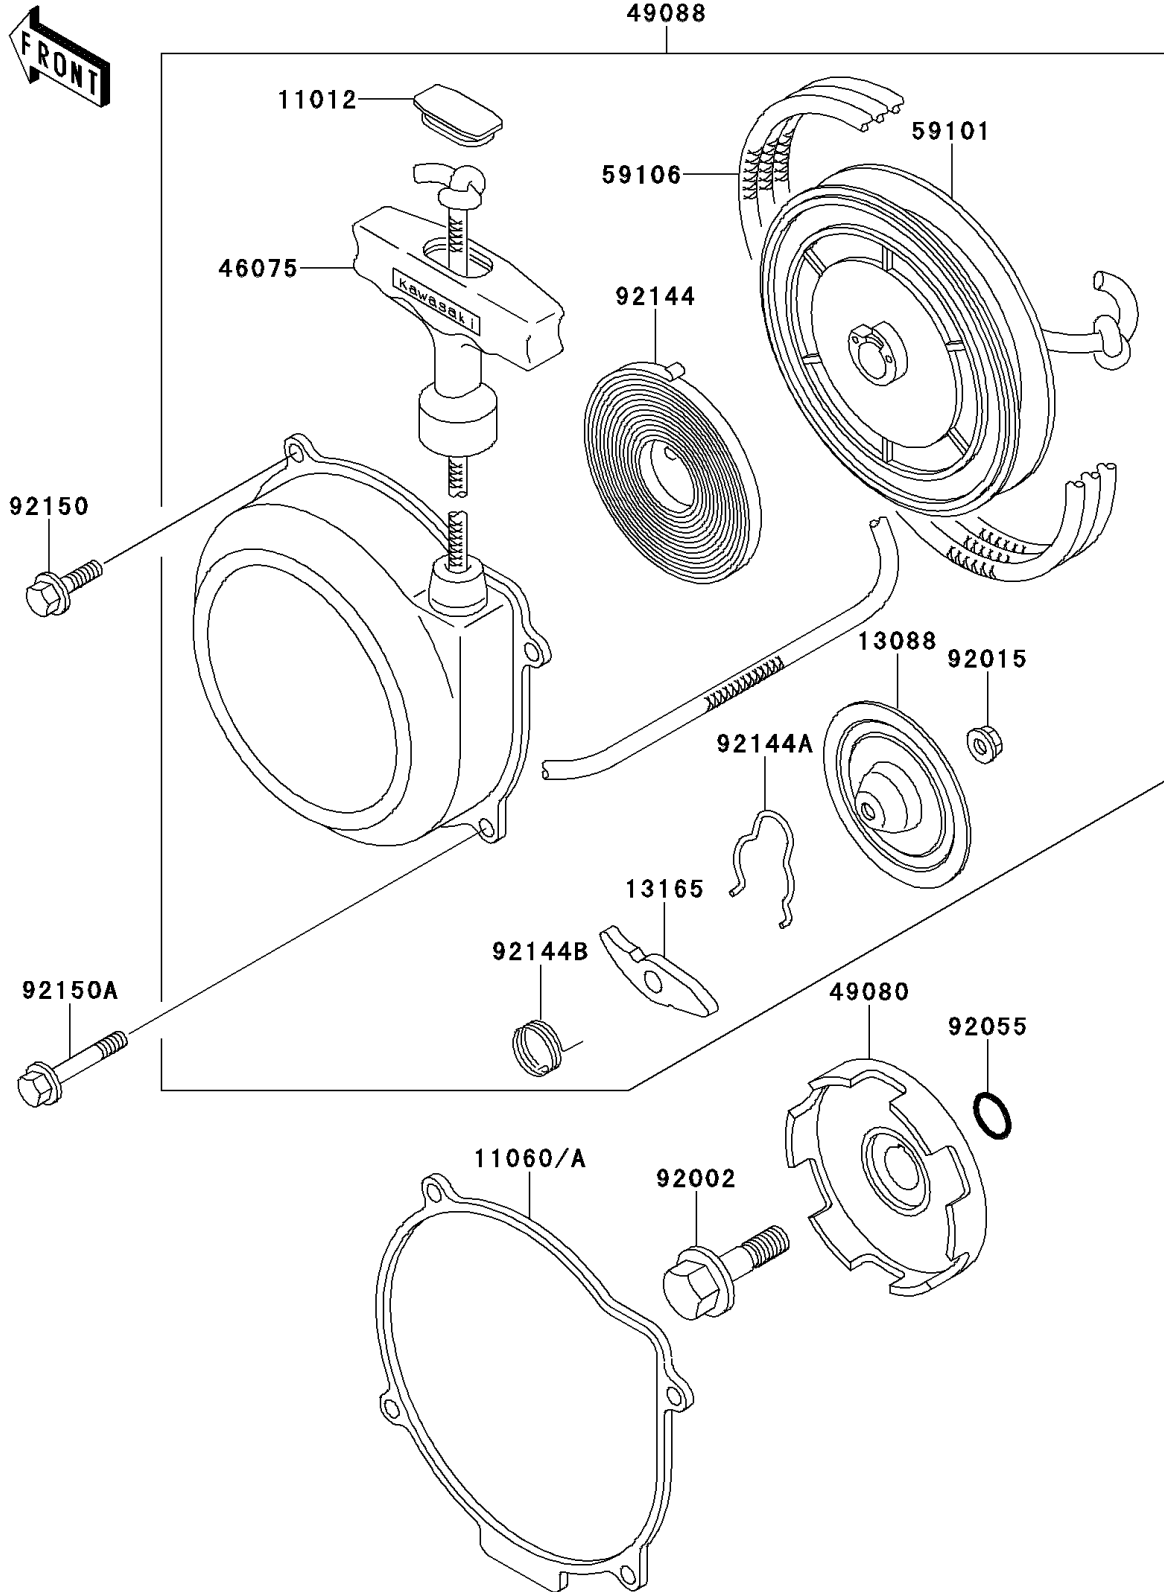

# 1996 Bayou 300 4X4 PARTS DIAGRAM

Recoil Starter

E3040

## 1996 Bayou 300 4X4 PARTS LIST

### Recoil Starter

ITEM NAME	PART NUMBER	QUANTITY
CAP,RECOIL GRIP (Ref # 11012)	11012-1420	1
GASKET,RECOIL STARTER (Ref # 11060A)	11060-1717	1
PLATE-FRICTION,RECOIL (Ref # 13088)	13088-1073	1
PAWL,RECOIL (Ref # 13165)	13165-1123	1
GRIP,RECOIL (Ref # 46075)	46075-1073	1
PULLEY-STARTING (Ref # 49080)	49080-1055	1
STARTER-RECOIL (Ref # 49088)	49088-1056	1
REEL (Ref # 59101)	59101-1109	1
ROPE (Ref # 59106)	59106-1103	1
BOLT,FLANGED,10X40 (Ref # 92002)	92002-1296	1
NUT,6MM (Ref # 92015)	92015-1464	1
RING-O,16.8MM (Ref # 92055)	92055-1235	1
SPRING,RECOIL (Ref # 92144)	92144-1205	1
SPRING,FRICTION (Ref # 92144A)	92144-1206	1
SPRING,RETURN (Ref # 92144B)	92144-1207	1
BOLT (Ref # 92150)	92150-1916	3
BOLT (Ref # 92150A)	92150-1917	1