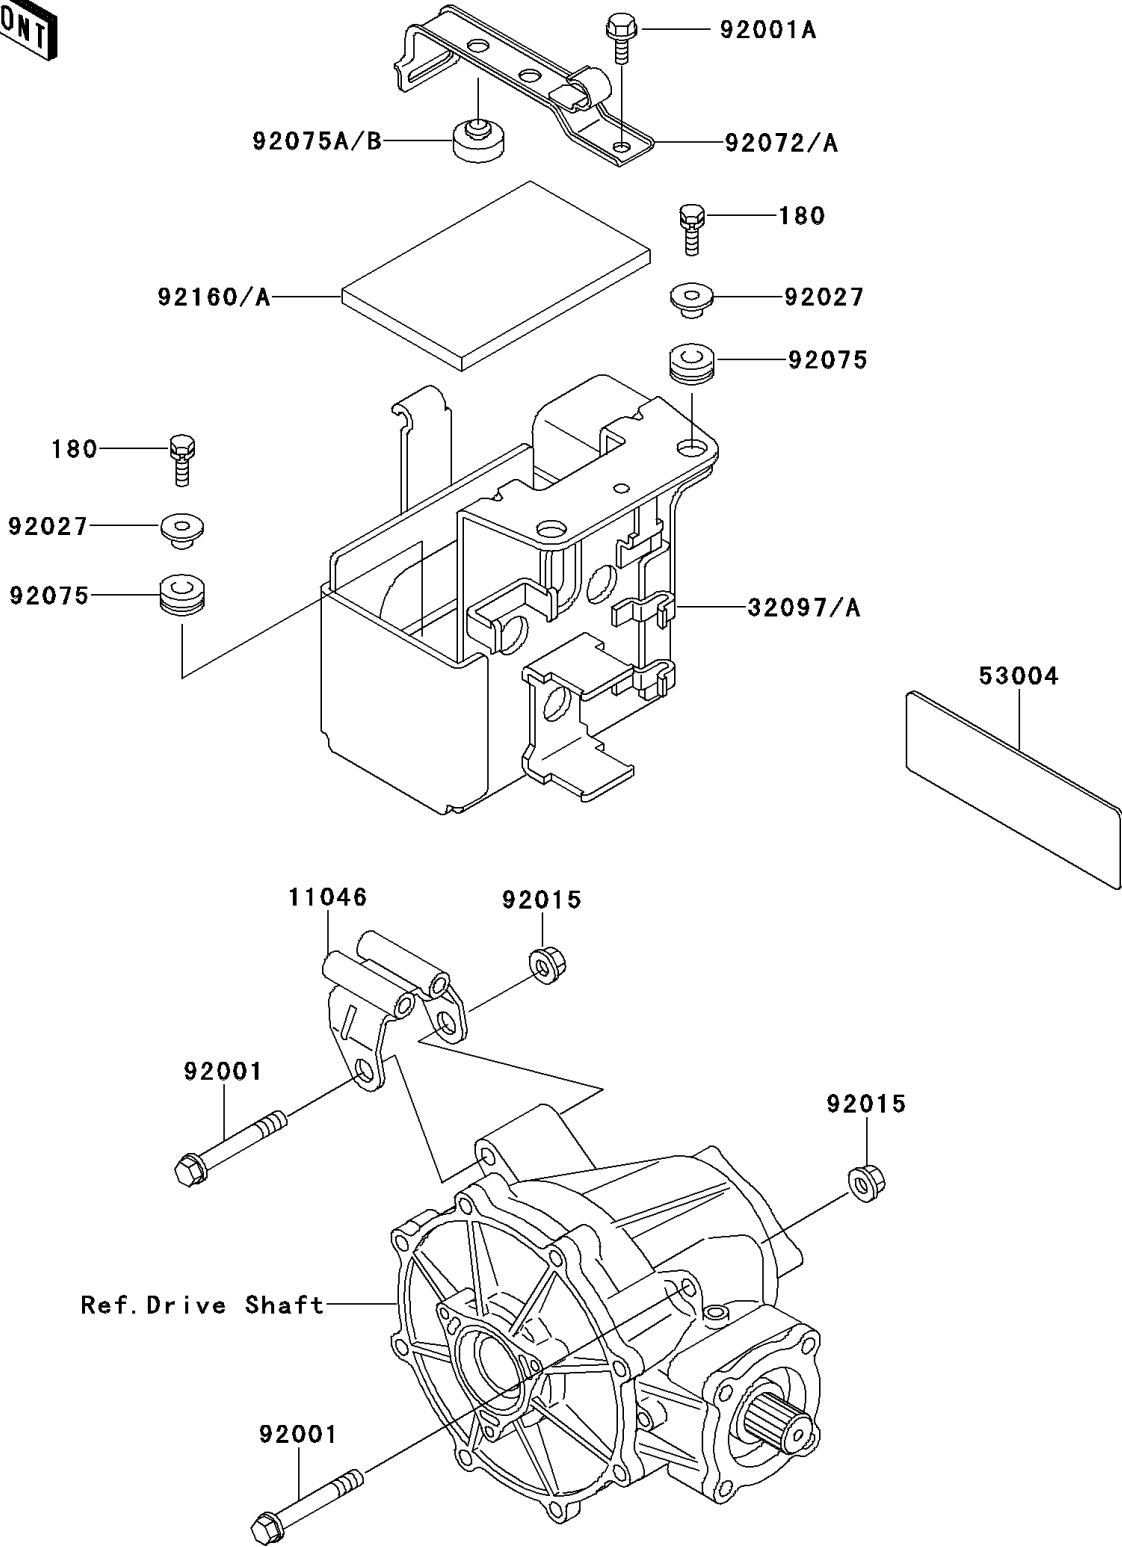

1995 Bayou 300 4X4 PARTS DIAGRAM

Battery Case

F2132

1995 Bayou 300 4X4 PARTS LIST

Battery Case

ITEM NAME	PART NUMBER	QUANTITY
BOLT-UPSET-WS (Ref # 180)	180D0620	4
BRACKET,DIFF FITTING (Ref # 11046)	11046-1221	1
MAT (Ref # 53004)	53004-1070	1
BOLT,FLANGED,10X70 (Ref # 92001)	92001-1618	3
BOLT,W/P,6X16 (Ref # 92001A)	92001-1860	1
NUT,FLANGED,10MM (Ref # 92015)	92015-1335	3
COLLAR,L=9.6 (Ref # 92027)	92027-1045	4
DAMPER (Ref # 92075)	92075-1167	4
CASE-BATTERY (Ref # 32097)	32097-1133	1
CASE-BATTERY (Ref # 32097A)	32097-1144	1
BAND,BATTERY (Ref # 92072)	92072-1230	1
BAND,BATTERY (Ref # 92072A)	92072-1290	1
DAMPER (Ref # 92075A)	92075-1876	2
DAMPER (Ref # 92075B)	92075-281	2
DAMPER,BATTERY (Ref # 92160)	92160-1100	1
DAMPER (Ref # 92160A)	92160-1266	2