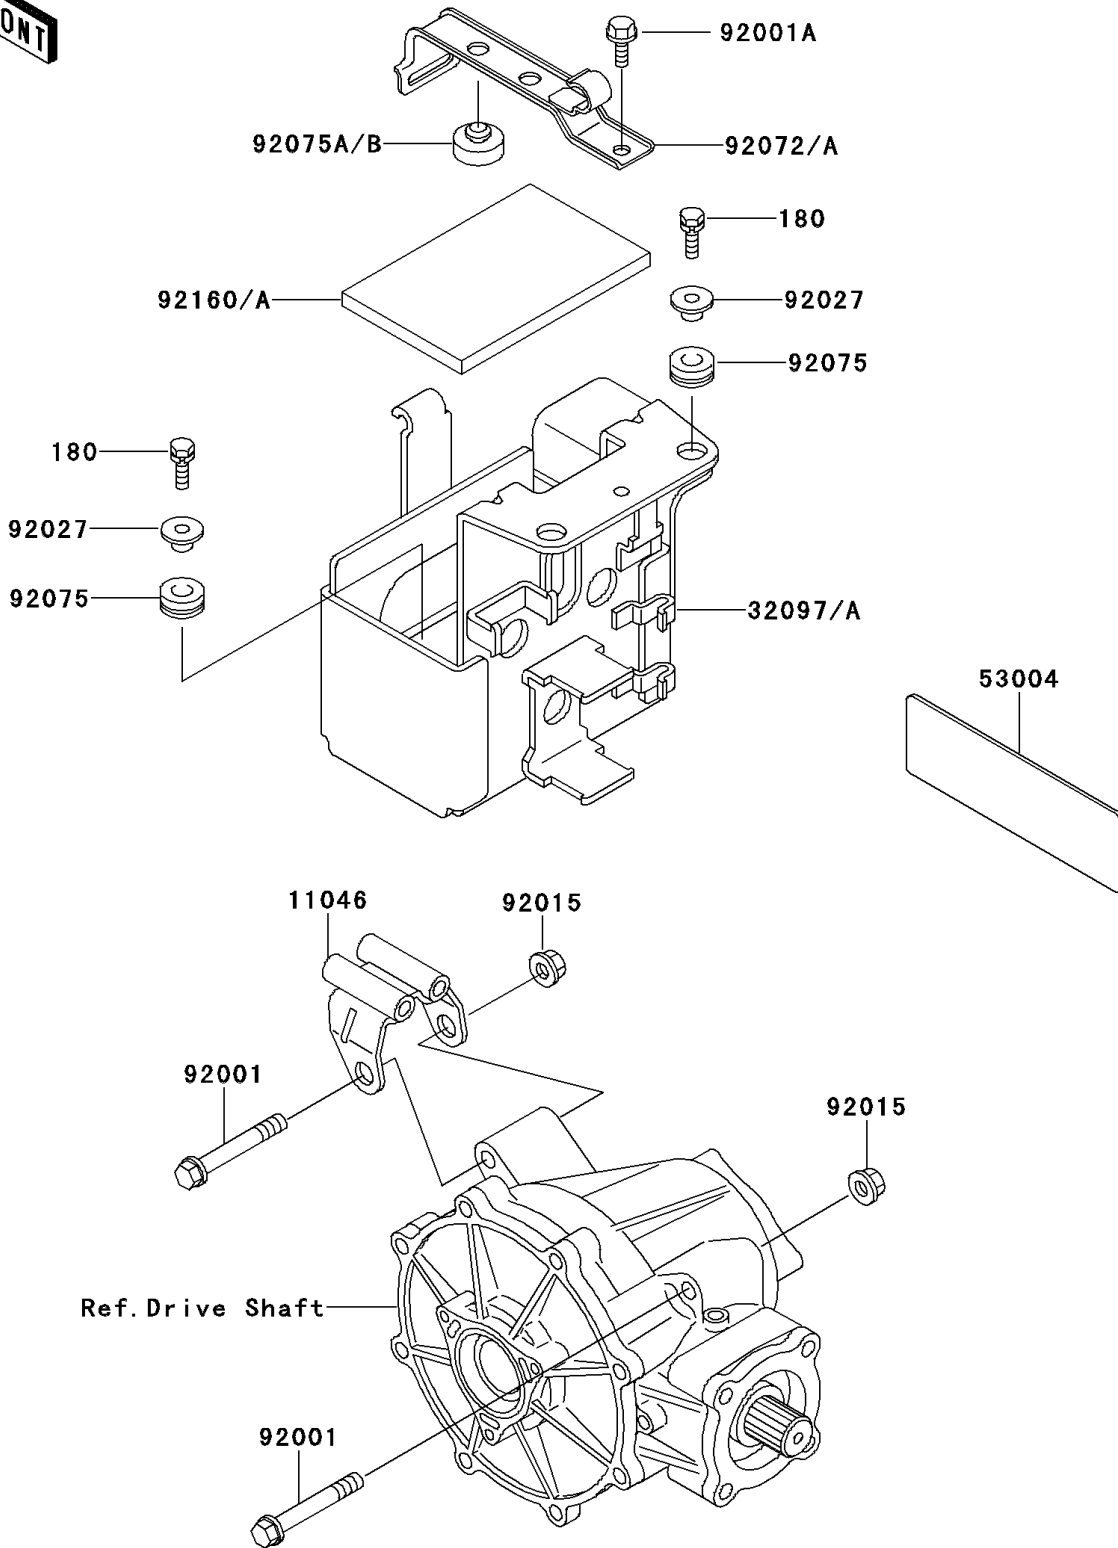

1995 Bayou 300 4X4 PARTS DIAGRAM

Battery Case

F2132

1995 Bayou 300 4X4 PARTS LIST

Battery Case

ITEM NAME	PART NUMBER	QUANTITY
BOLT-UPSET-WS (Ref # 180)	180D0620	4
BRACKET,DIFF FITTING (Ref # 11046)	11046-1221	1
MAT (Ref # 53004)	53004-1070	1
BOLT,FLANGED,10X70 (Ref # 92001)	92001-1618	3
BOLT,W/P,6X16 (Ref # 92001A)	92001-1860	1
NUT,FLANGED,10MM (Ref # 92015)	92015-1335	3
COLLAR,L=9.6 (Ref # 92027)	92027-1045	4
DAMPER (Ref # 92075)	92075-1167	4
CASE-BATTERY (Ref # 32097)	32097-1133	1
CASE-BATTERY (Ref # 32097A)	32097-1144	1
BAND,BATTERY (Ref # 92072)	92072-1230	1
BAND,BATTERY (Ref # 92072A)	92072-1290	1
DAMPER (Ref # 92075A)	92075-1876	2
DAMPER (Ref # 92075B)	92075-281	2
DAMPER,BATTERY (Ref # 92160)	92160-1100	1
DAMPER (Ref # 92160A)	92160-1266	2