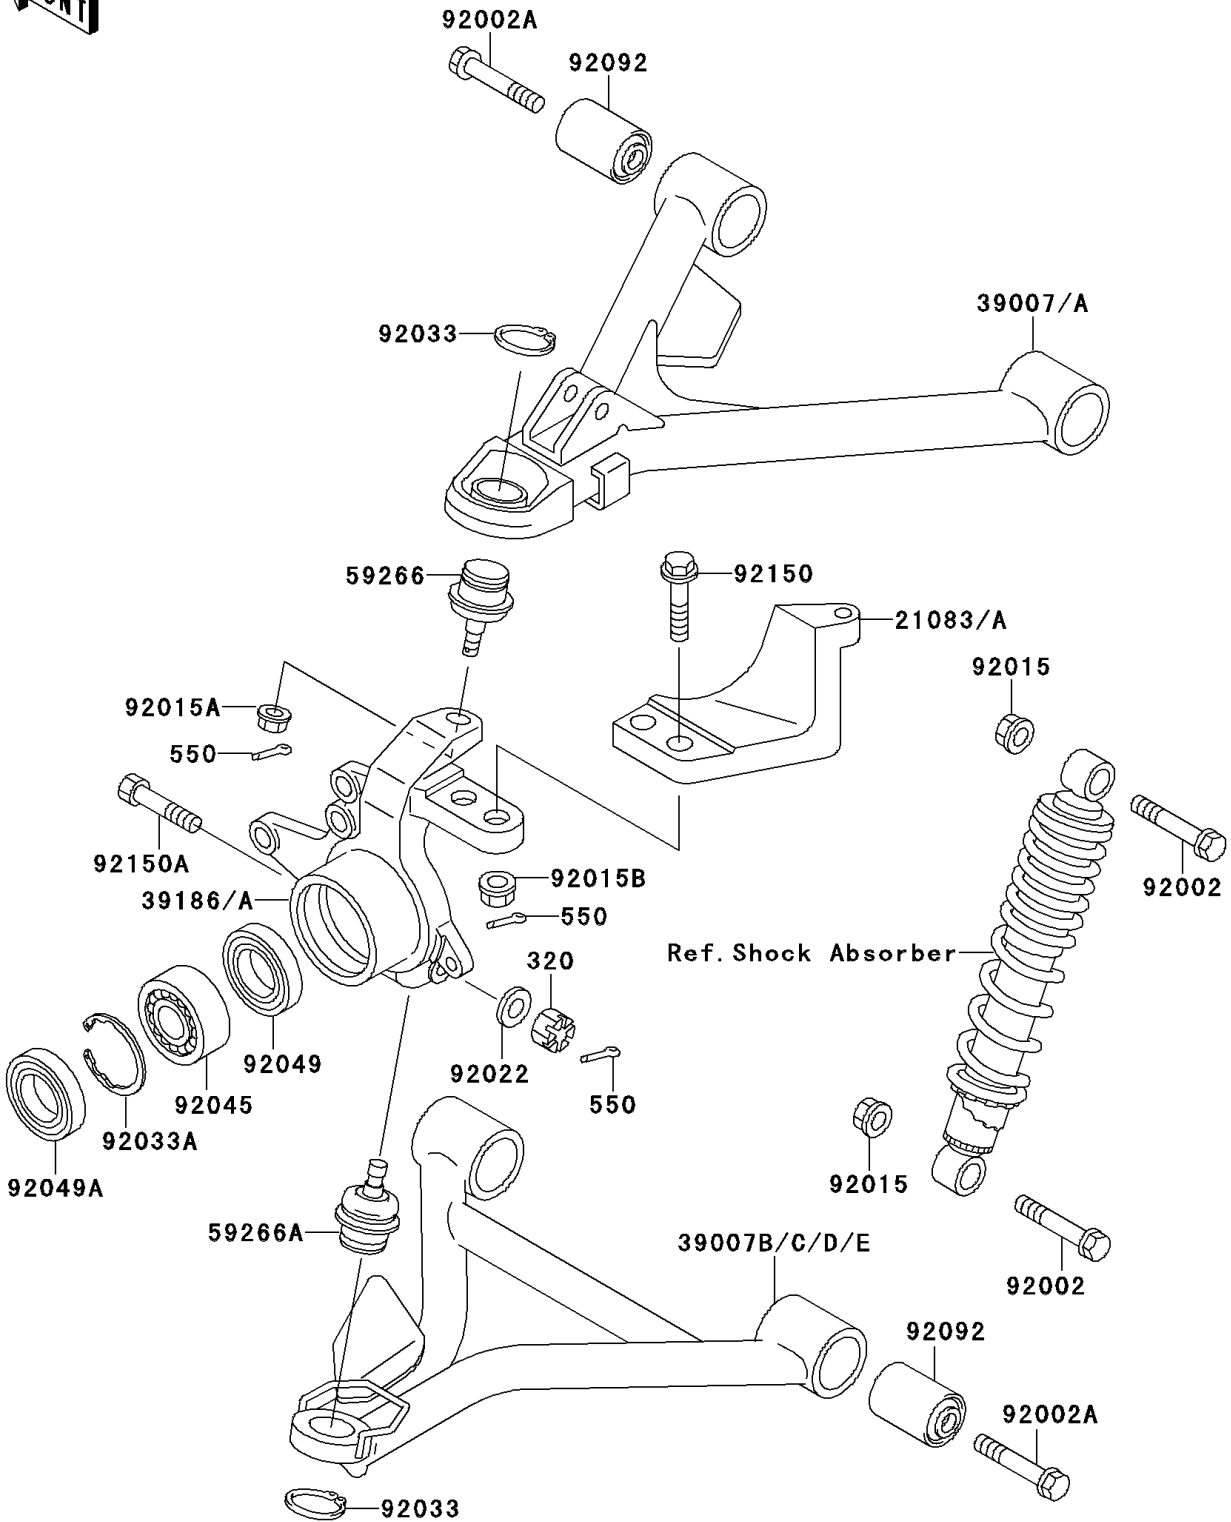

# 1996 Bayou 300 4X4 PARTS DIAGRAM

Front Suspension

F2152

# 1996 Bayou 300 4X4 PARTS LIST

Front Suspension

ITEM NAME	PART NUMBER	QUANTITY
-----------	-------------	----------