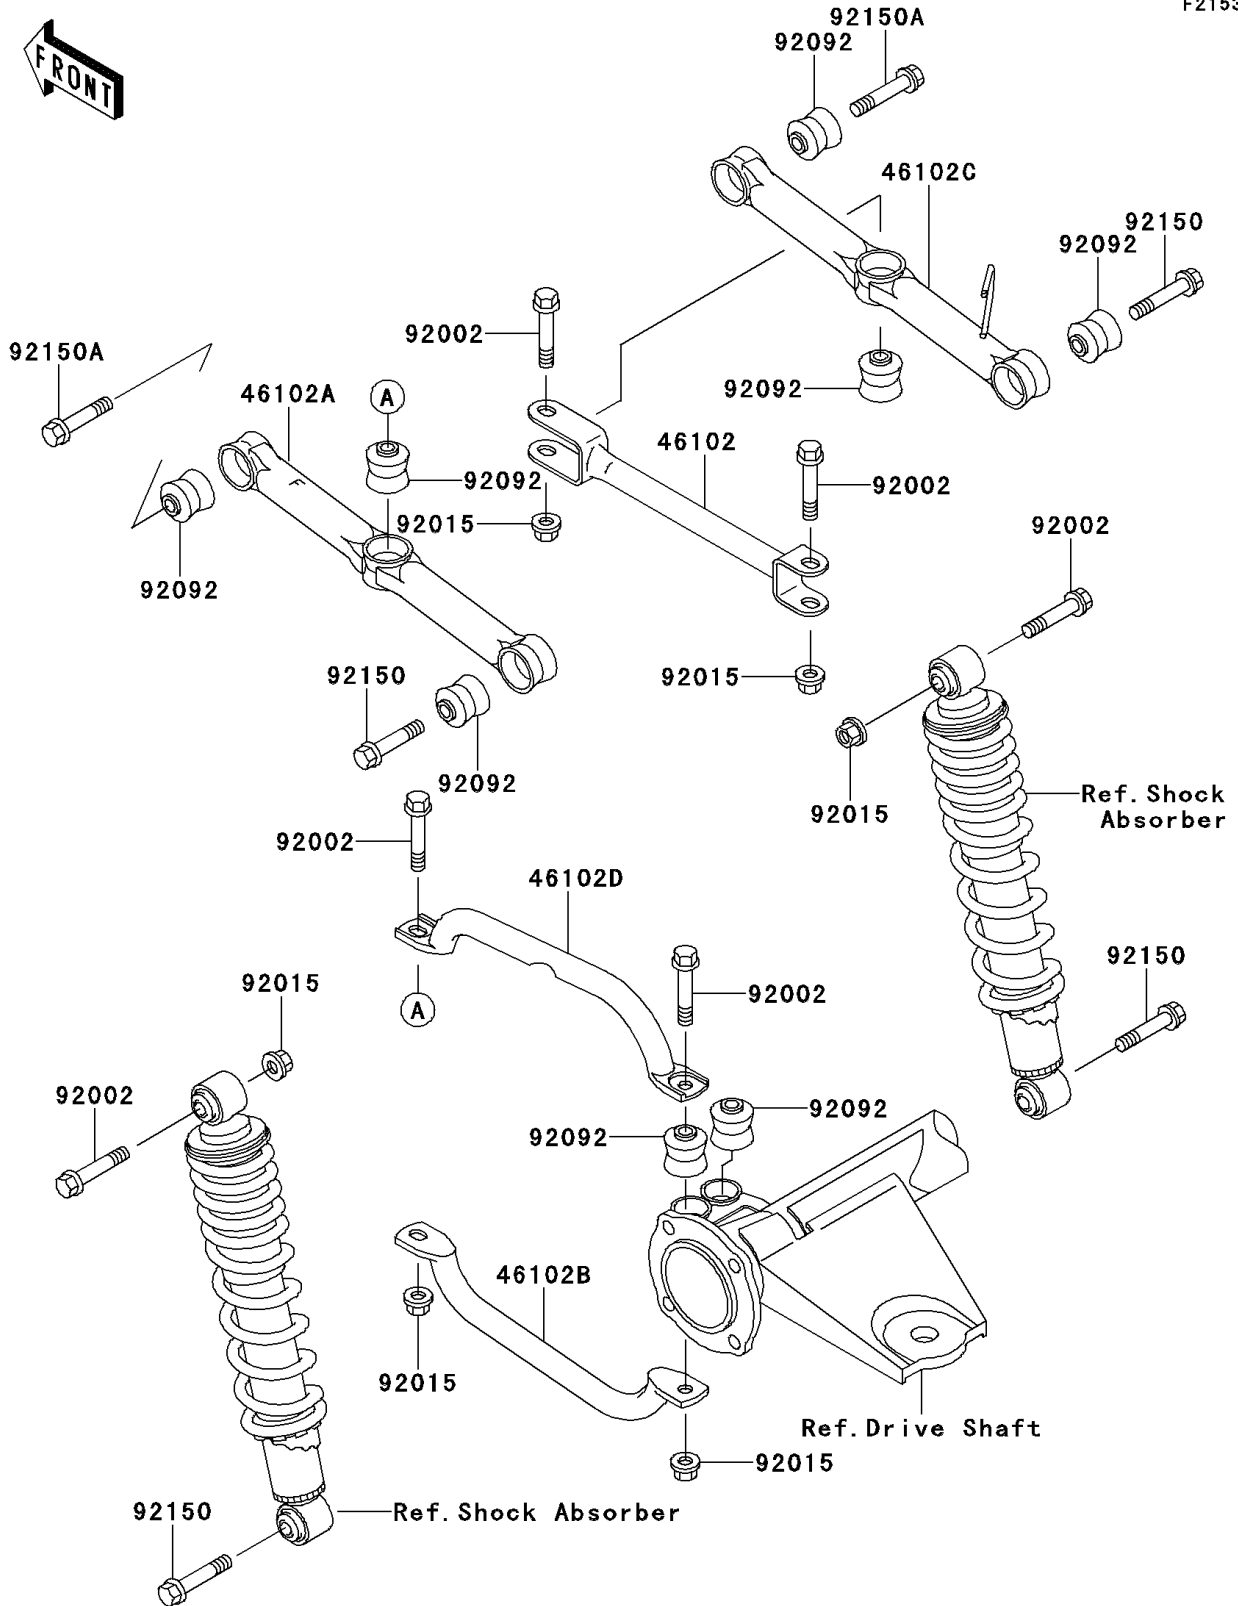

# 1995 Bayou 300 4X4 PARTS DIAGRAM

Rear Suspension

F2153

## 1995 Bayou 300 4X4 PARTS LIST

### Rear Suspension

ITEM NAME	PART NUMBER	QUANTITY
ROD,SUSPENSION,RIGHT CROSS (Ref # 46102)	46102-1213	1
ROD,SUSPENSION,RR,LH,OUTSIDE (Ref # 46102A)	46102-1241	1
ROD,SUSPENSION,RR,LH,INSIDE (Ref # 46102B)	46102-1242	1
ROD,SUSPENSION,RR,RH,OUTSIDE (Ref # 46102C)	46102-1243	1
ROD,SUSPENSION,LEFT CROSS (Ref # 46102D)	46102-1330	1
BOLT,FLANGED,10X53.5 (Ref # 92002)	92002-1529	6
NUT,LOCK,10MM (Ref # 92015)	92015-1597	6
BUSHING-RUBBER (Ref # 92092)	92092-1064	8
BOLT,FLANGED,10X49 (Ref # 92150)	92150-1048	4
BOLT,FLANGED,10X52 (Ref # 92150A)	92150-1070	2