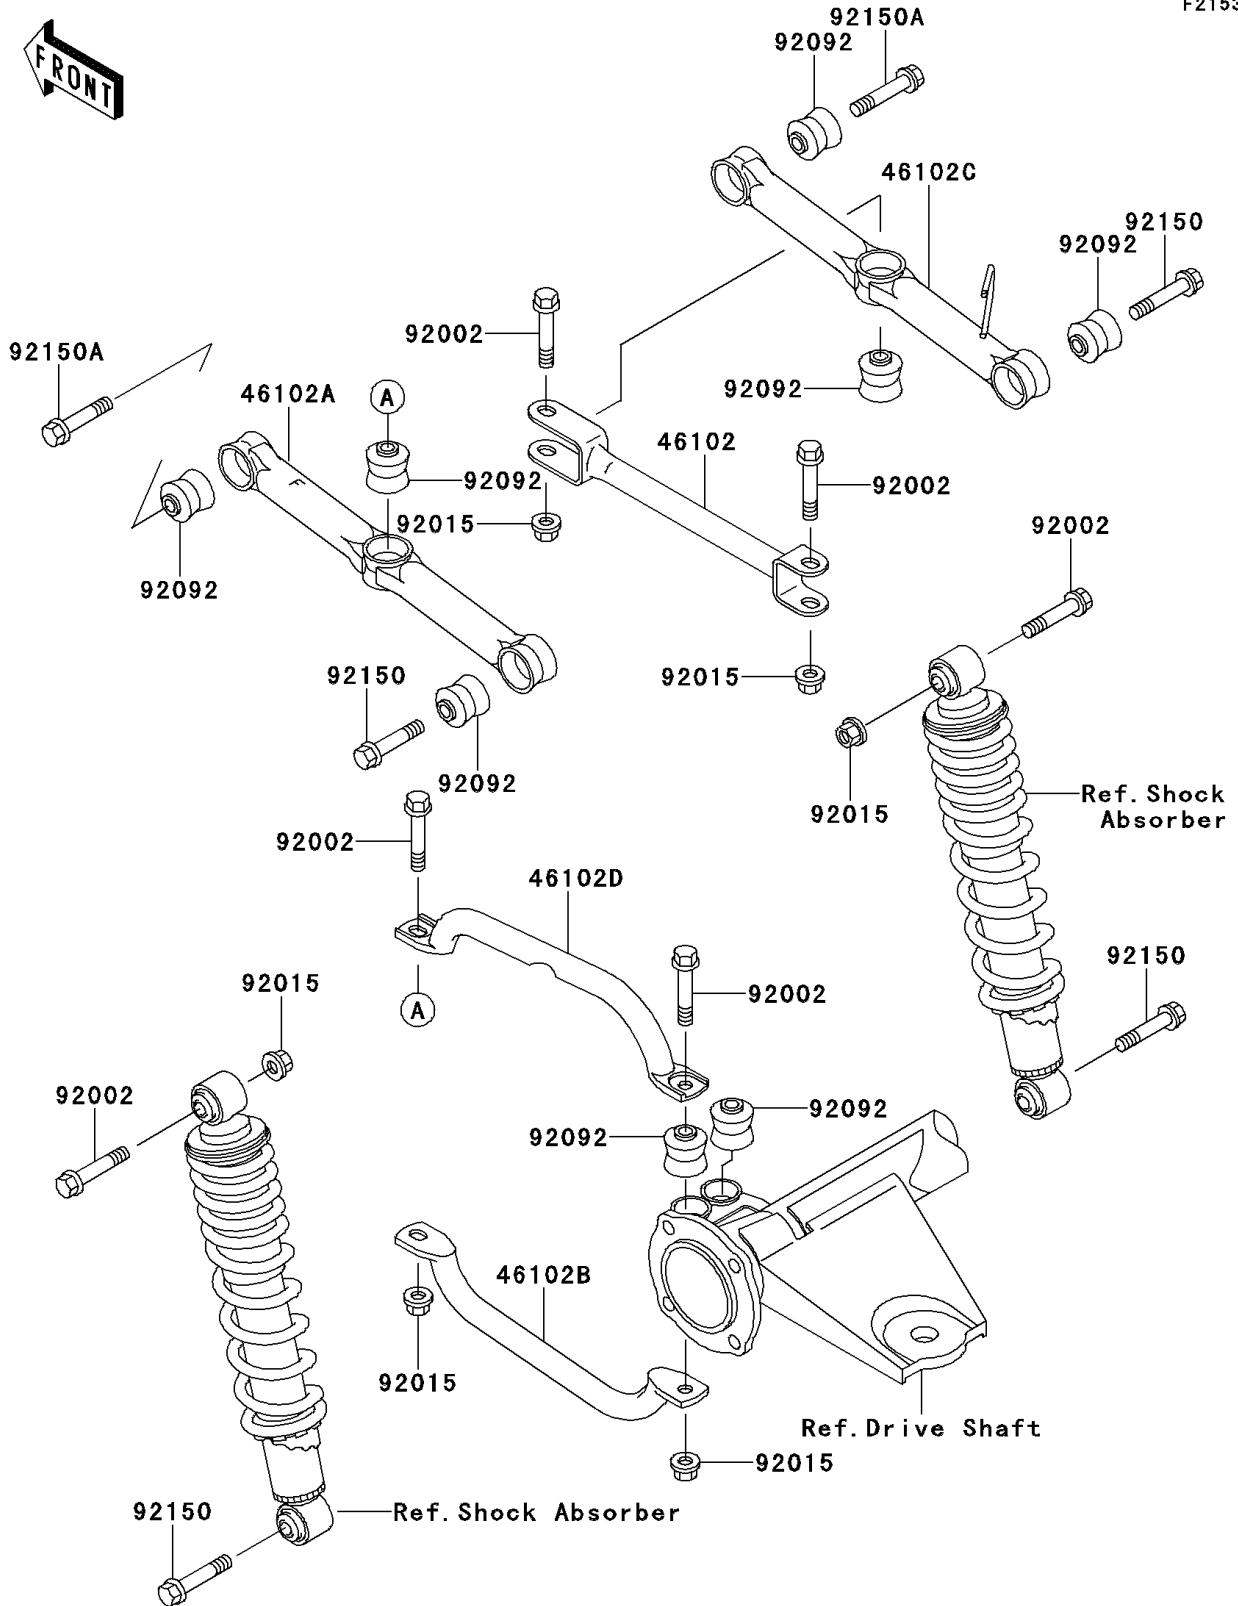

1997 Bayou 300 4X4 PARTS DIAGRAM

Rear Suspension

F2153

1997 Bayou 300 4X4 PARTS LIST

Rear Suspension

ITEM NAME	PART NUMBER	QUANTITY
ROD,SUSPENSION,RIGHT CROSS (Ref # 46102)	46102-1213	1
ROD,SUSPENSION,RR,LH,OUTSIDE (Ref # 46102A)	46102-1241	1
ROD,SUSPENSION,RR,LH,INSIDE (Ref # 46102B)	46102-1242	1
ROD,SUSPENSION,RR,RH,OUTSIDE (Ref # 46102C)	46102-1243	1
ROD,SUSPENSION,LEFT CROSS (Ref # 46102D)	46102-1330	1
BOLT,FLANGED,10X53.5 (Ref # 92002)	92002-1529	6
NUT,LOCK,10MM (Ref # 92015)	92015-1597	6
BUSHING-RUBBER (Ref # 92092)	92092-1064	8
BOLT,FLANGED,10X49 (Ref # 92150)	92150-1048	4
BOLT,FLANGED,10X52 (Ref # 92150A)	92150-1070	2