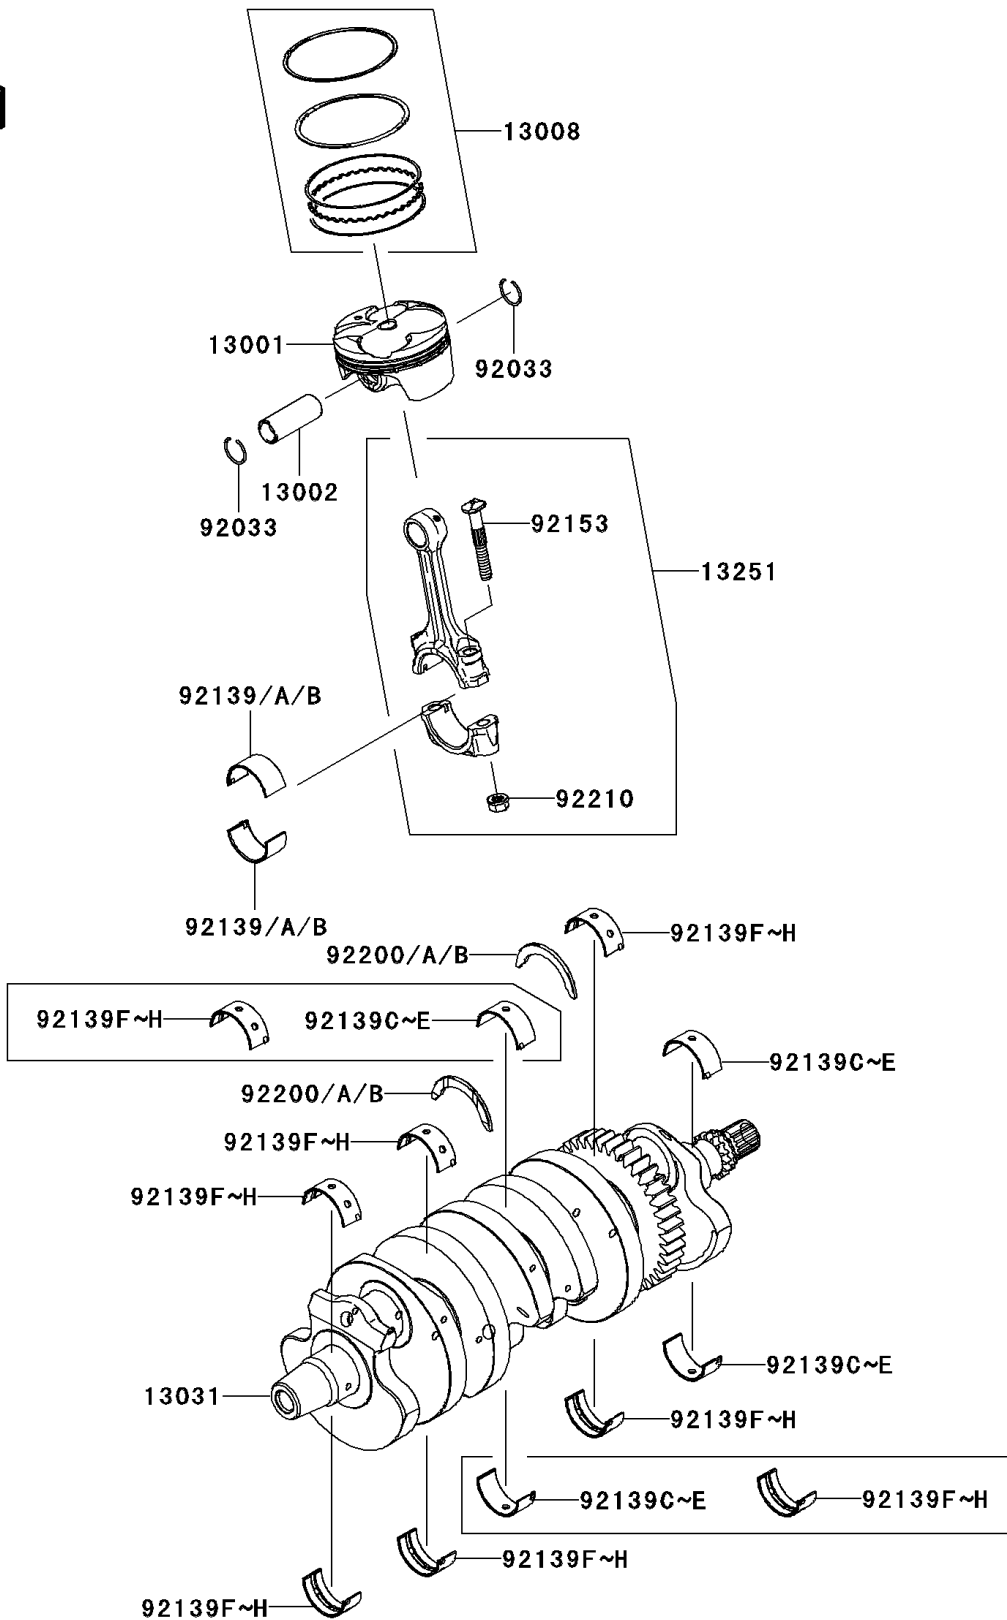

# 2008 Ninja® ZX™ -6R PARTS DIAGRAM

Crankshaft/Piston(s)

E1320

## 2008 Ninja® ZX™-6R PARTS LIST

### Crankshaft/Piston(s)

ITEM NAME	PART NUMBER	QUANTITY
PISTON-ENGINE (Ref # 13001)	13001-0096	4
PIN-PISTON (Ref # 13002)	13002-0015	4
RING-SET-PISTON (Ref # 13008)	13008-0023	4
CRANKSHAFT-COMP (Ref # 13031)	13031-0075	1
ROD-ASSY-CONNECTING,J (Ref # 13251)	13251-0018-JJ	AR
RING-SNAP,PISTON PIN (Ref # 92033)	92033-1151	8
BUSHING,CRANK PIN,BLUE (Ref # 92139)	92139-0165	AR
BUSHING,CRANK PIN,BLACK (Ref # 92139A)	92139-0166	8
BUSHING,CRANK PIN,BROWN (Ref # 92139B)	92139-0167	AR
BUSHING,CRANK #3&#5,BLUE (Ref # 92139C)	92139-0171	AR
BUSHING,CRANK #3&#5,BLACK (Ref # 92139D)	92139-0172	AR
BUSHING,CRANK #3&#5,BROWN (Ref # 92139E)	92139-0173	AR
BUSHING,CRANK #1&#2&#3&#4,BLUE (Ref # 92139F)	92139-0189	AR
BUSHING,CRANK #1&#2&#3&#4,BLACK (Ref # 92139G)	92139-0190	AR
BUSHING,CRANK #1&#2&#3&#4,BROWN (Ref # 92139H)	92139-0191	AR
BOLT,7MM (Ref # 92153)	92153-1172	8
WASHER,T=2.5 (Ref # 92200A)	92200-0383	2
NUT,CONNECTING ROD,7MM (Ref # 92210)	92210-0384	8