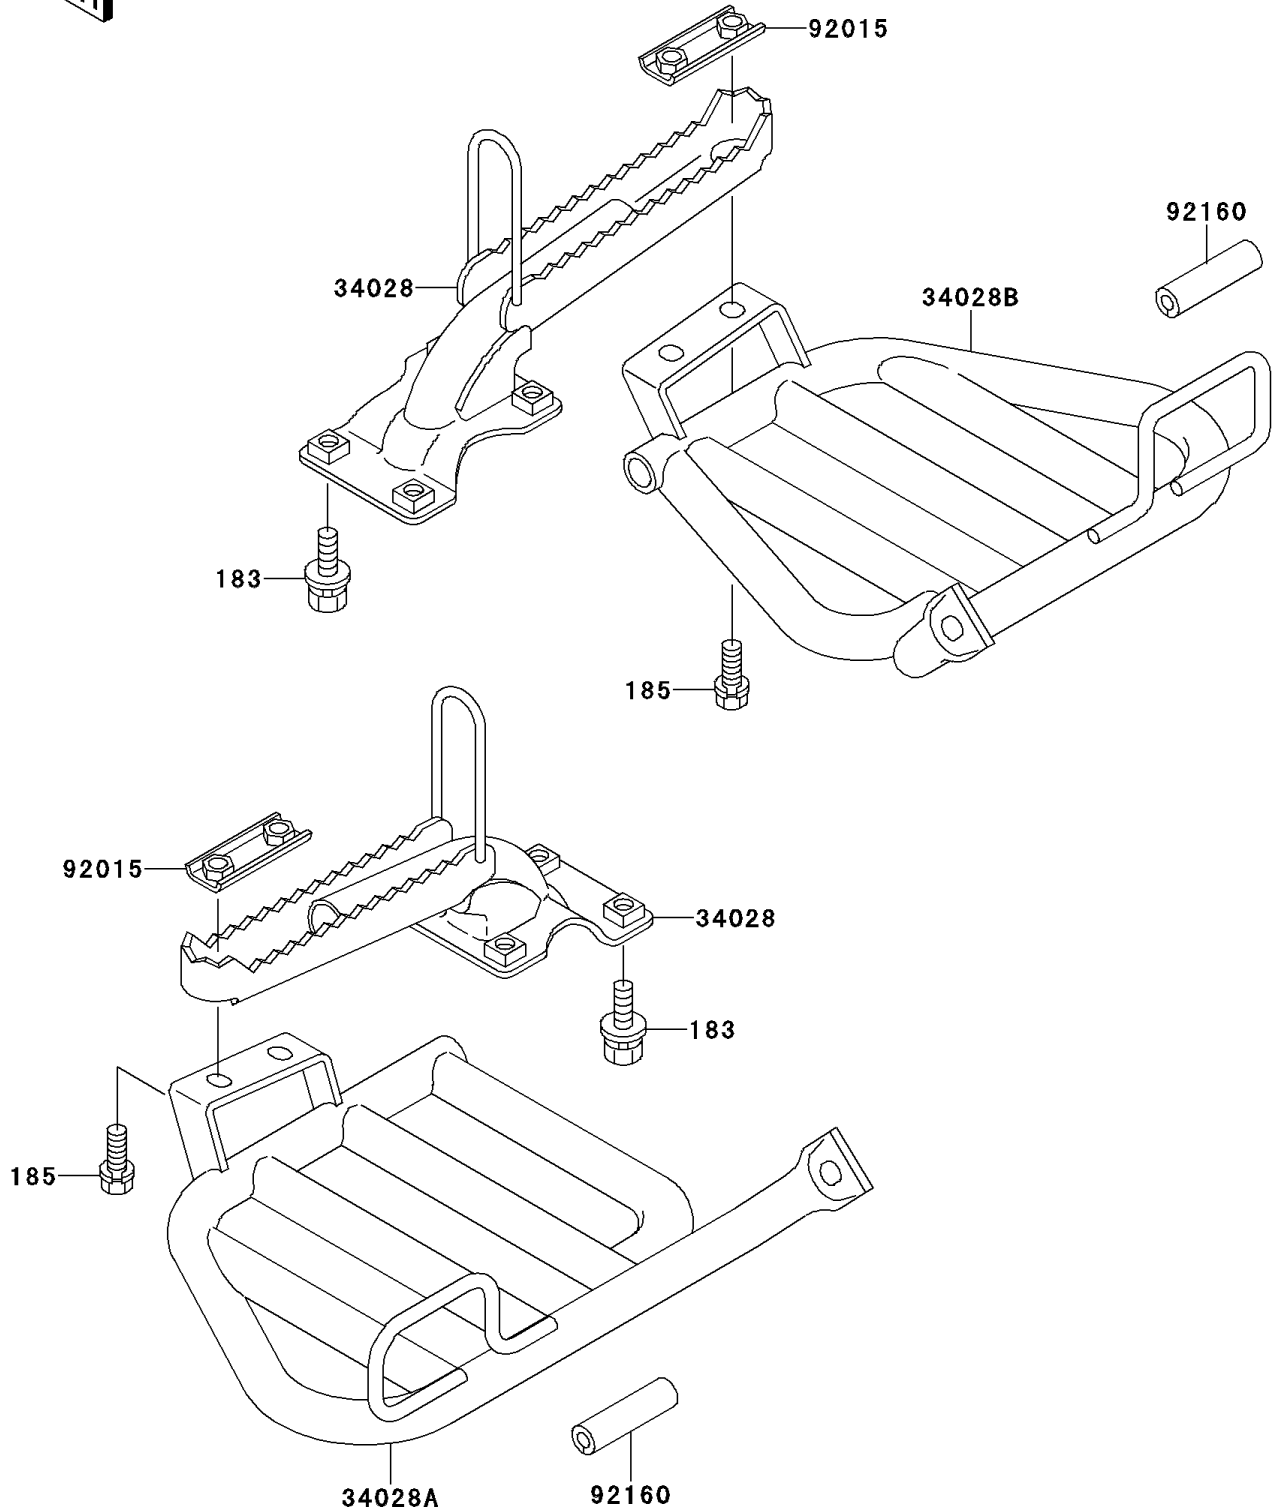

1996 Bayou 300 4X4 PARTS DIAGRAM

Footrests

F2160

1996 Bayou 300 4X4 PARTS LIST

Footrests

ITEM NAME	PART NUMBER	QUANTITY
BOLT-UPSET-WS-SMALL (Ref # 183)	183H0818	8
BOLT-UPSET-WSP-SMALL,8X20 (Ref # 185)	185J0820	4
STEP (Ref # 34028)	34028-1271	2
STEP,FOOT BOARD,LH (Ref # 34028A)	34028-1312	1
STEP,FOOT BOARD,RH (Ref # 34028B)	34028-1313	1
NUT (Ref # 92015)	92015-1732	2
DAMPER (Ref # 92160)	92160-1175	2