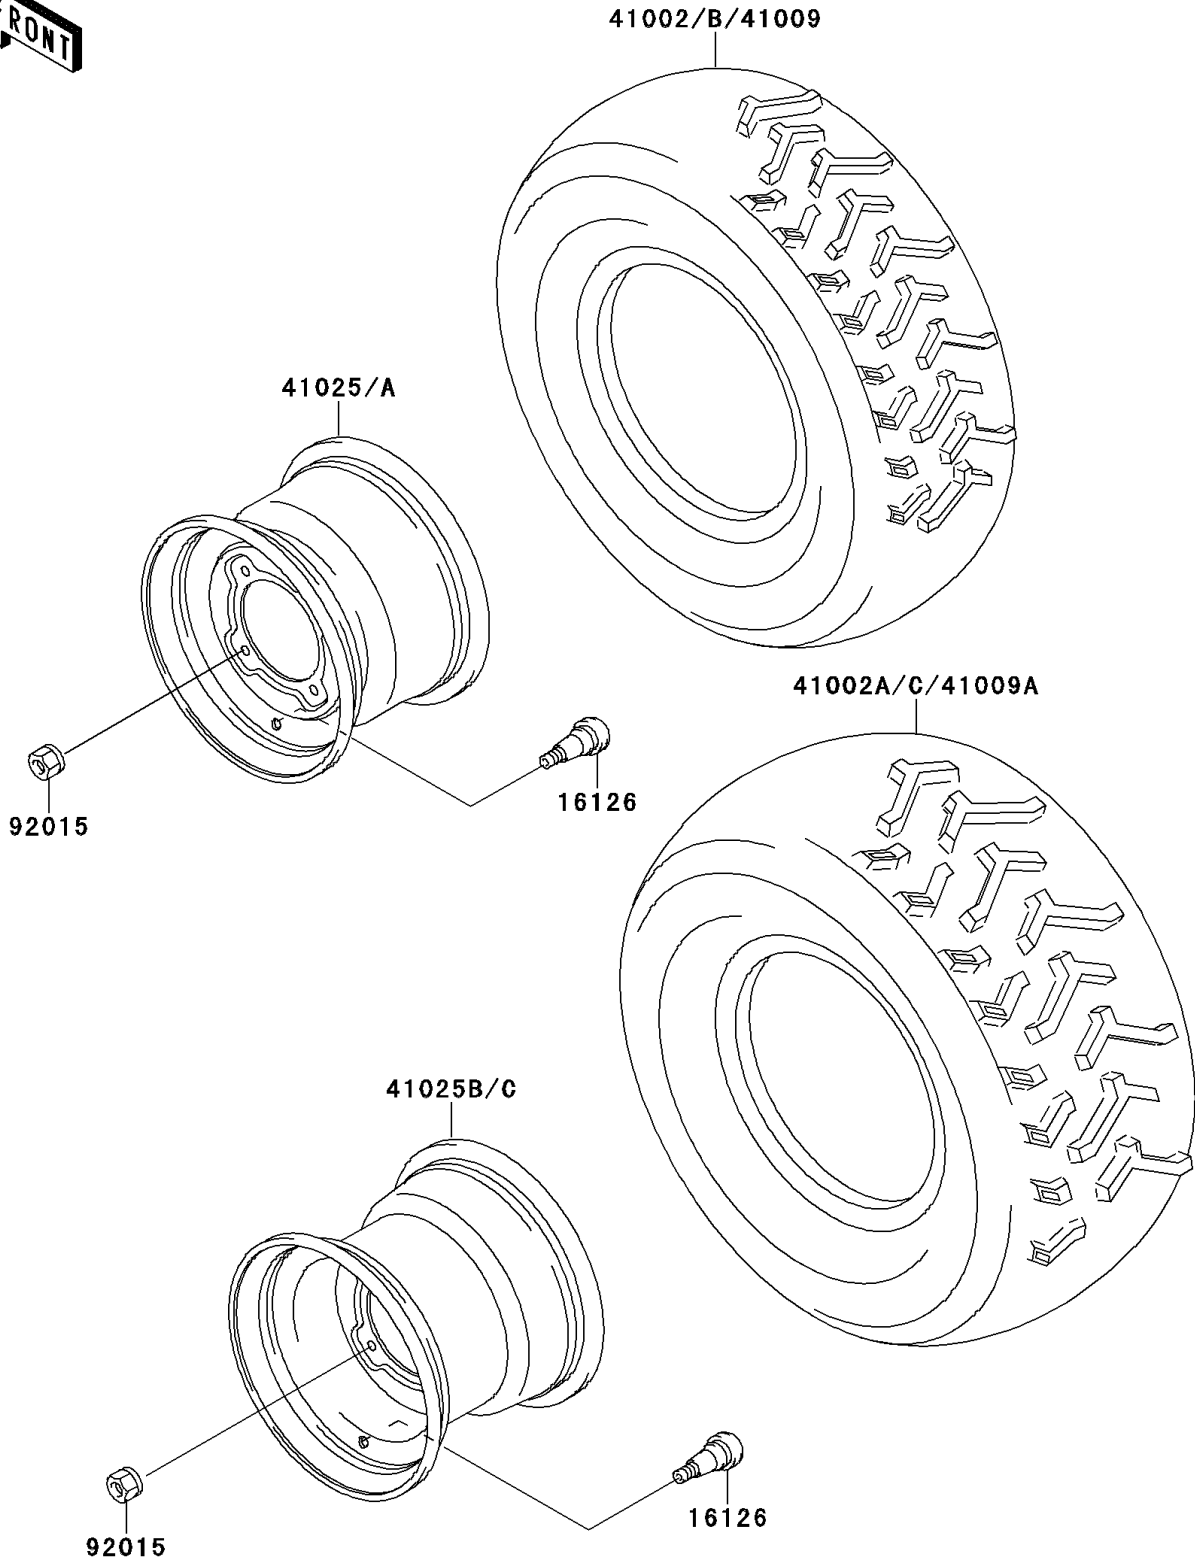

1996 Bayou 300 4X4 PARTS DIAGRAM

Wheels/Tires

F2210

1996 Bayou 300 4X4 PARTS LIST

Wheels/Tires

ITEM NAME	PART NUMBER	QUANTITY
VALVE (Ref # 16126)	16126-4001	4
TIRE,FR,AT24X8-11,KT962(D) (Ref # 41002)	41002-1678	2
TIRE,RR,AT24X10-11,KT962A(D) (Ref # 41002A)	41002-1890	2
TIRE,FR,AT24X8-11(GOOD YEAR) (Ref # 41009)	41009-1163	2
TIRE,RR,AT24X10-11(GOOD YEAR) (Ref # 41009A)	41009-1164	2
RIM,FR,11X6.5,SILVER NO.40 (Ref # 41025)	41025-1196-5A	2
RIM,RR,11X8.0,SILVER NO.40 (Ref # 41025B)	41025-1268-5A	2
NUT,LOCK,10MM (Ref # 92015)	92015-1808	16