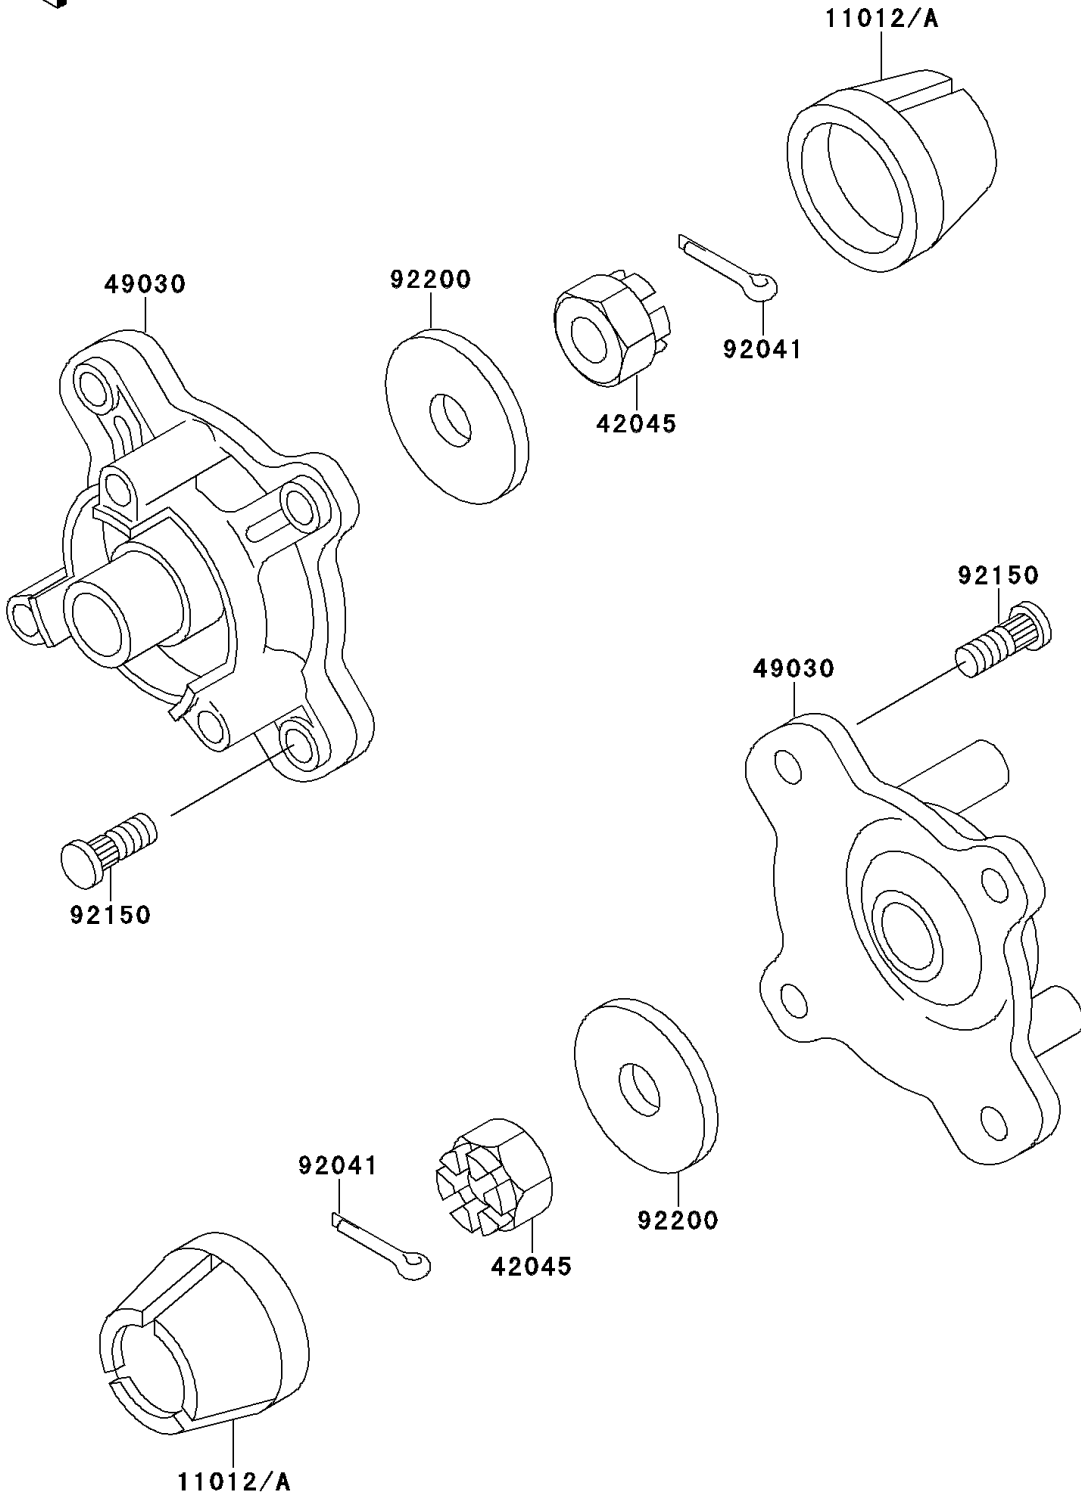

# 1994 Bayou 300 4X4 PARTS DIAGRAM

Front Hub

F2230

# 1994 Bayou 300 4X4 PARTS LIST

## Front Hub

ITEM NAME	PART NUMBER	QUANTITY
CAP,WHEEL (Ref # 11012)	11012-1519	2
NUT,CASTLE,18MM (Ref # 42045)	42045-018	2
HUB,FR (Ref # 49030)	49030-1102	2
COTTER,4.0X35 (Ref # 92041)	92041-1053	2
BOLT (Ref # 92150)	92150-1289	8
WASHER,18.5X52X4.5 (Ref # 92200)	92200-1139	2