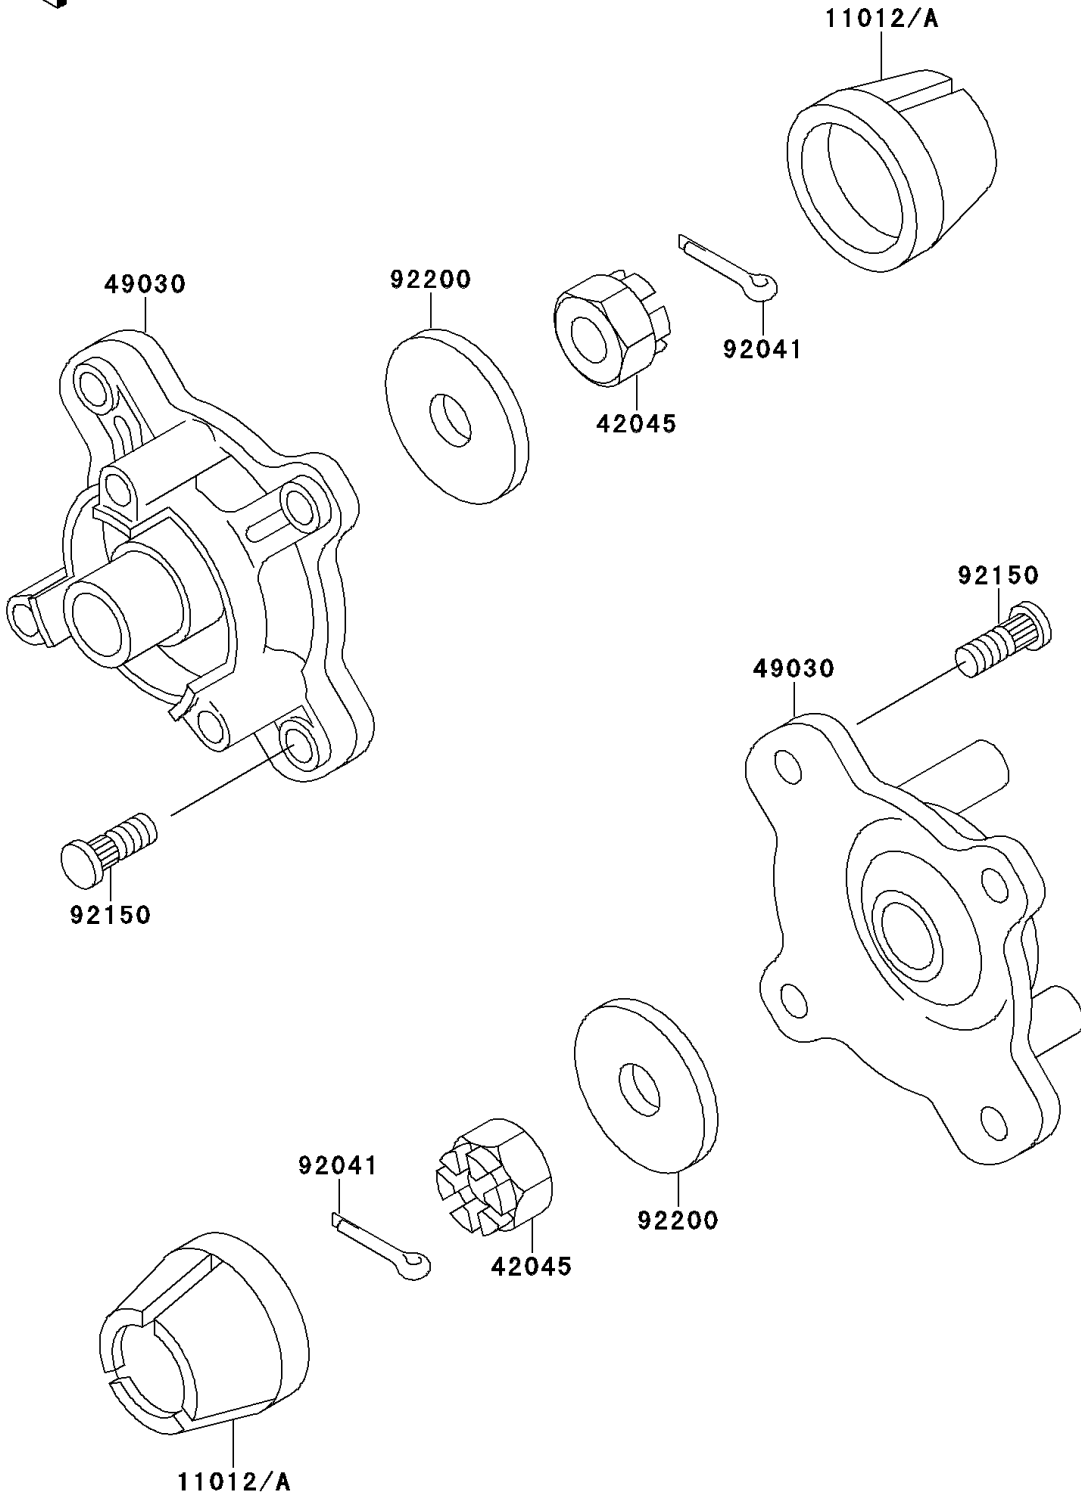

1996 Bayou 300 4X4 PARTS DIAGRAM

Front Hub

F2230

1996 Bayou 300 4X4 PARTS LIST

Front Hub

ITEM NAME	PART NUMBER	QUANTITY
CAP,WHEEL (Ref # 11012)	11012-1519	2
NUT,CASTLE,18MM (Ref # 42045)	42045-018	2
HUB,FR (Ref # 49030)	49030-1102	2
COTTER,4.0X35 (Ref # 92041)	92041-1053	2
BOLT (Ref # 92150)	92150-1289	8
WASHER,18.5X52X4.5 (Ref # 92200)	92200-1139	2