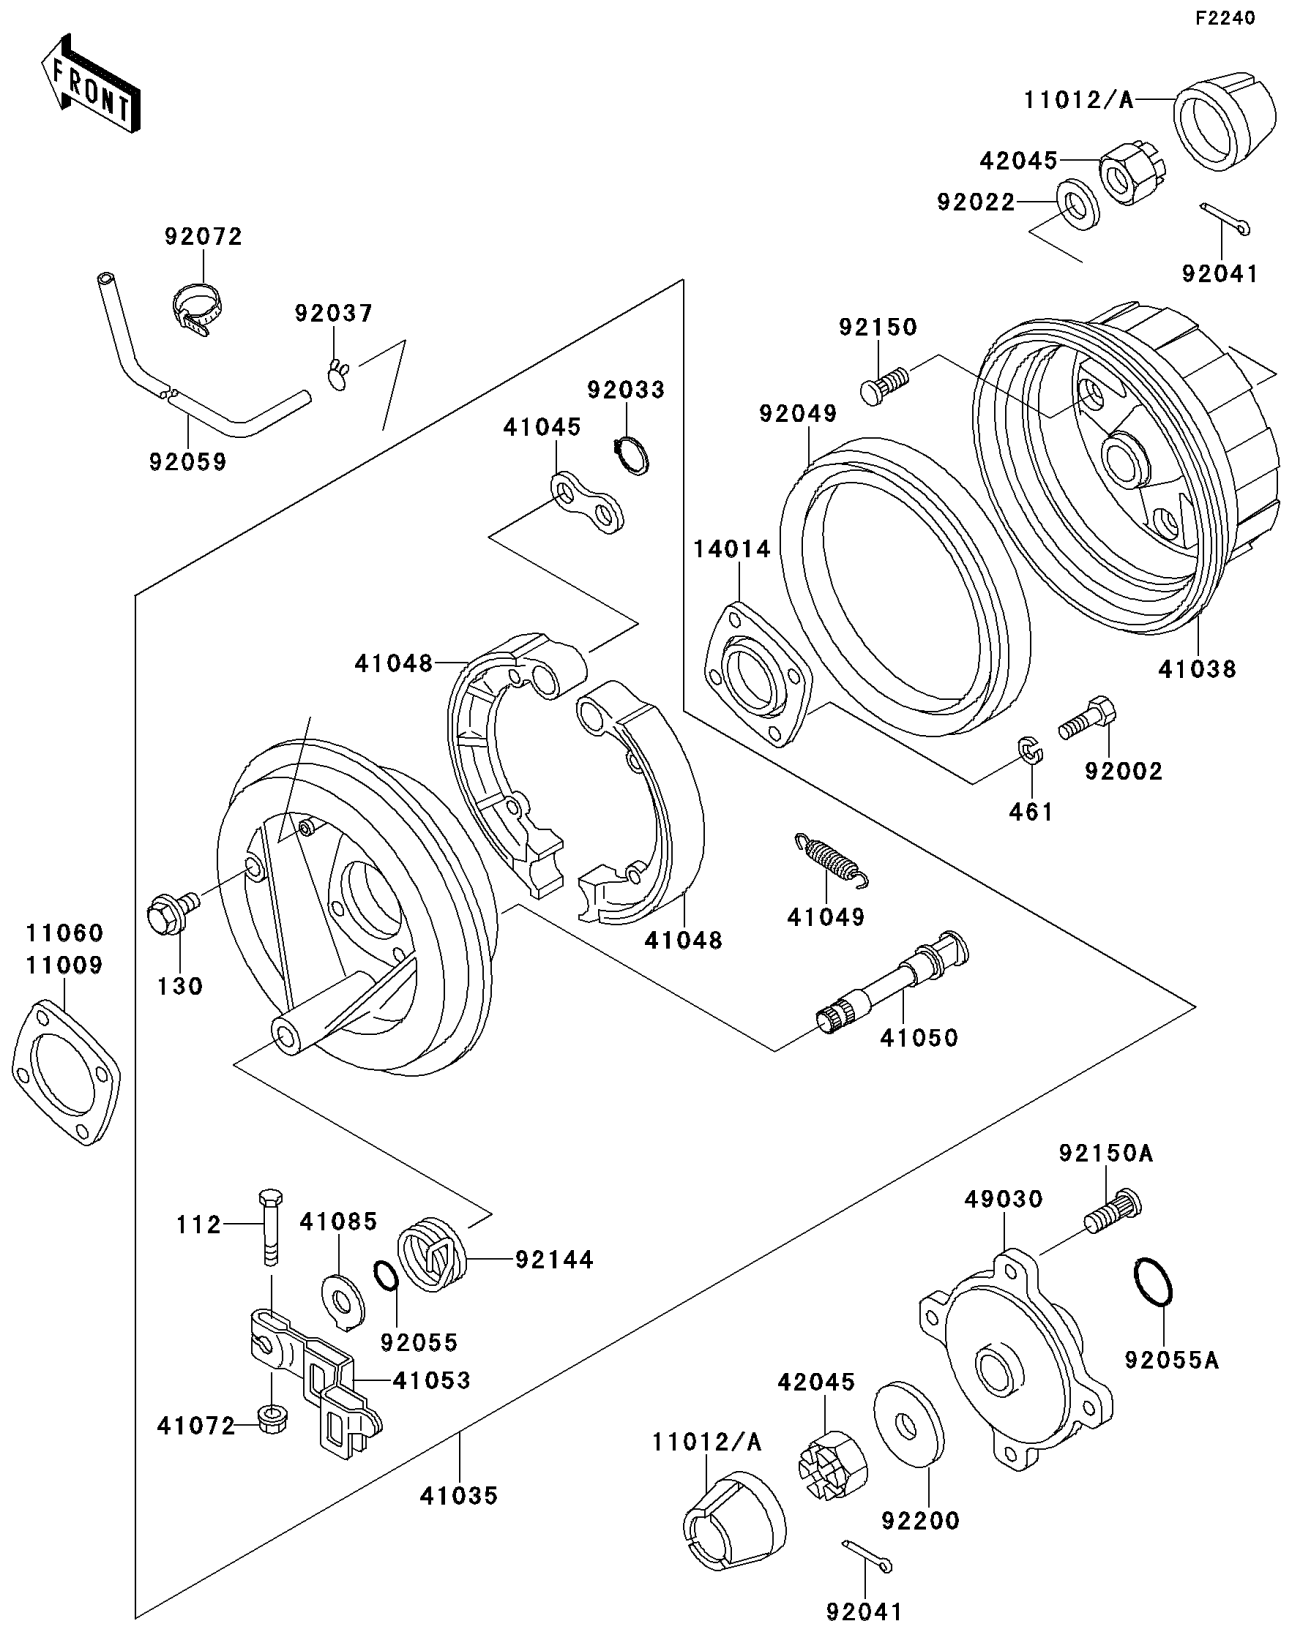

1993 Bayou 300 4X4 PARTS DIAGRAM

Rear Hub

1993 Bayou 300 4X4 PARTS LIST

Rear Hub

ITEM NAME	PART NUMBER	QUANTITY
BOLT-UPSET (Ref # 112)	112H0640	1
BOLT-FLANGED,10X12 (Ref # 130)	130B1012	1
WASHER-SPRING,10MM (Ref # 461)	461F1000	4
GASKET (Ref # 11009)	11009-1765	1
CAP,WHEEL (Ref # 11012)	11012-1519	2
PLATE-POSITION (Ref # 14014)	14014-1072	1
PANEL-ASSY-BRAKE,RR,RH (Ref # 41035)	41035-1305	1
DRUM,REAR BRAKE (Ref # 41038)	41038-1202	1
WASHER (Ref # 41045)	41045-006	1
SHOE-BRAKE (Ref # 41048)	41048-1082	2
SPRING,BRAKE SHOE (Ref # 41049)	41049-012	2
CAM-BRAKE (Ref # 41050)	41050-1077	1
LEVER-BRAKE CAM (Ref # 41053)	41053-1078	1
NUT,6MM (Ref # 41072)	41072-007	1
INDICATOR (Ref # 41085)	41085-1062	1
NUT,CASTLE,18MM (Ref # 42045)	42045-018	2
HUB,RR,LH (Ref # 49030)	49030-1104	1
BOLT,10X30 (Ref # 92002)	92002-1918	4
WASHER,18.3X34X4.5 (Ref # 92022)	92022-1658	1
RING-SNAP,15MM (Ref # 92033)	92033-1250	2
CLAMP,TUBE (Ref # 92037)	92037-147	1
COTTER,4.0X35 (Ref # 92041)	92041-1053	2
SEAL-OIL,SD07 190 225 16 NS (Ref # 92049)	92049-1312	1
RING-O,ID=16.4 (Ref # 92055)	92055-1376	1
RING-O,ID=24.5 (Ref # 92055A)	92055-1459	1
TUBE,4.7X9.5X1240 (Ref # 92059)	92059-1968	1
BAND,L=123 (Ref # 92072)	92072-030	2
SPRING (Ref # 92144)	92144-1365	1
BOLT,10MM (Ref # 92150)	92150-1110	4

1993 Bayou 300 4X4 PARTS LIST

Rear Hub

ITEM NAME	PART NUMBER	QUANTITY
BOLT (Ref # 92150A)	92150-1289	4
WASHER,18.5X52X4.5 (Ref # 92200)	92200-1139	1