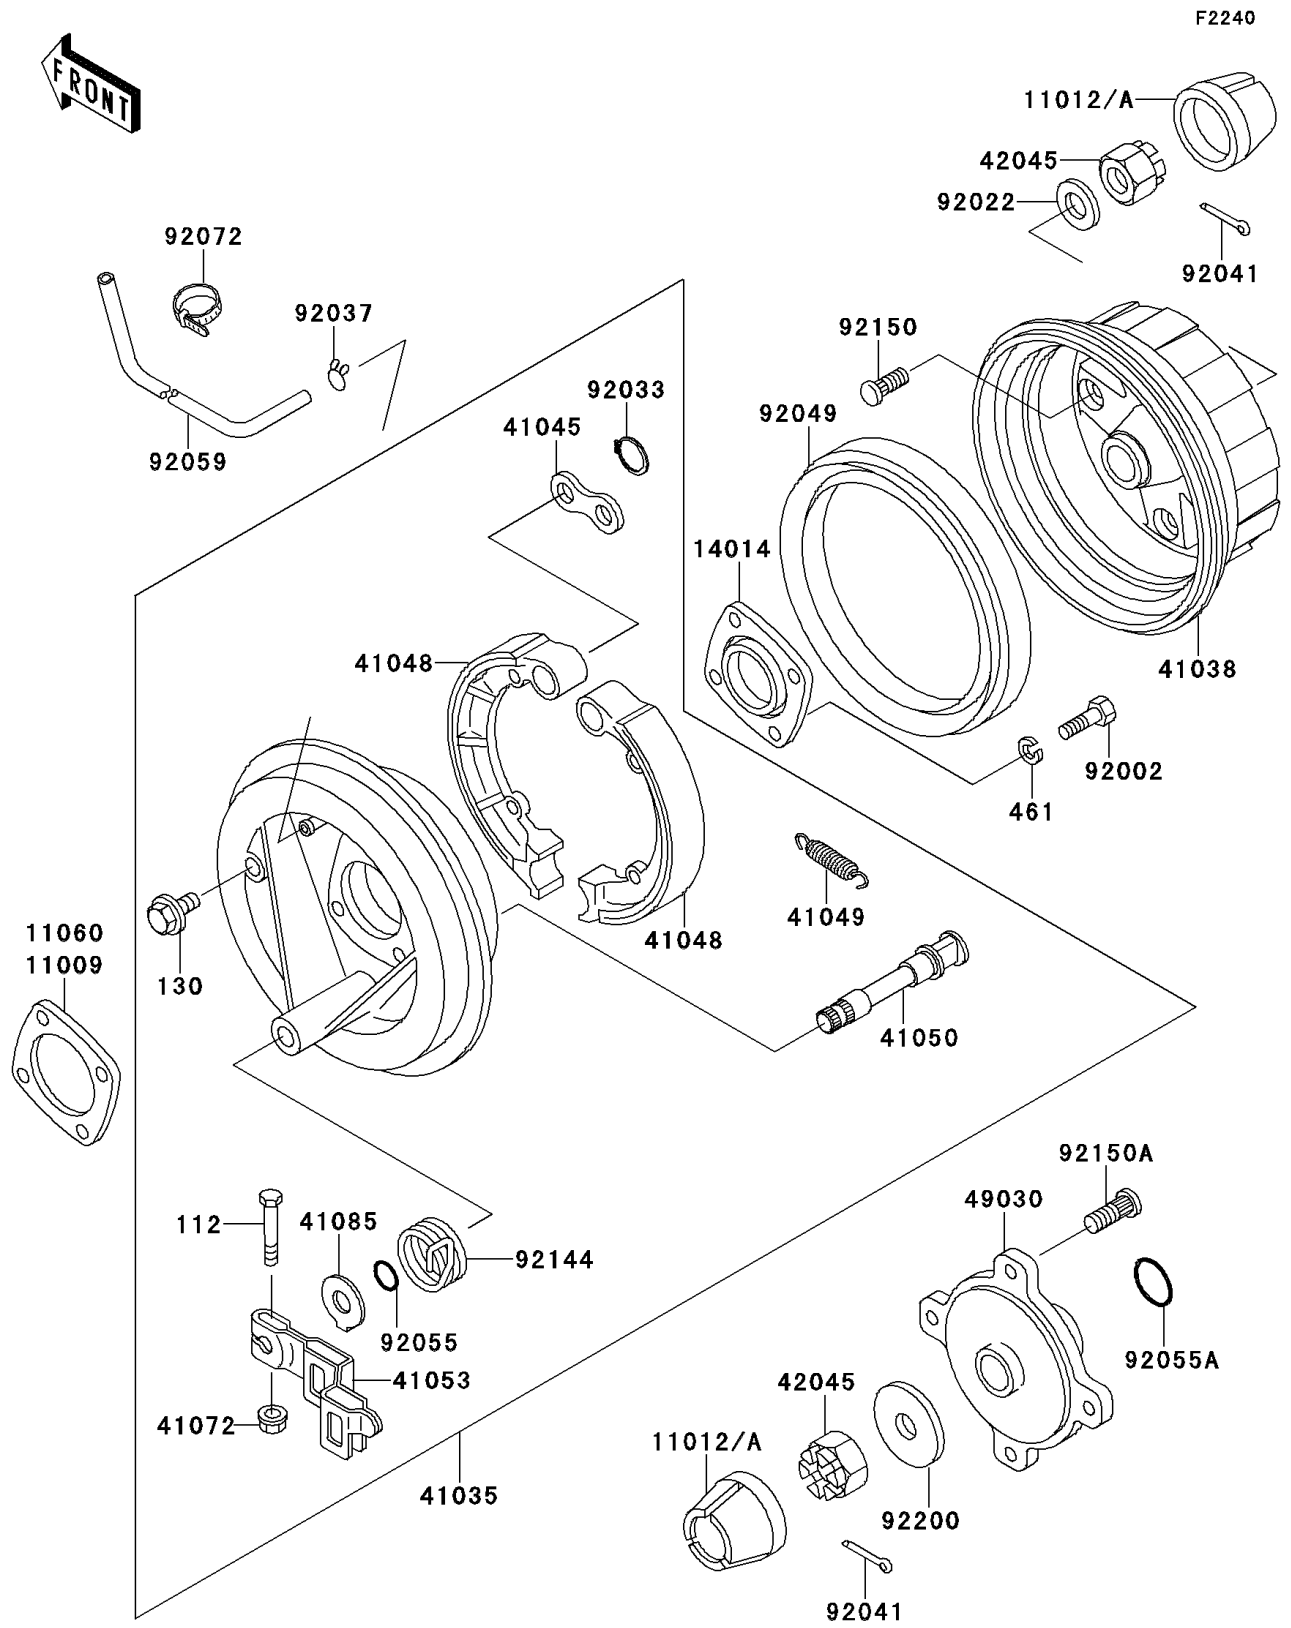

1996 Bayou 300 4X4 PARTS DIAGRAM

Rear Hub

1996 Bayou 300 4X4 PARTS LIST

Rear Hub

ITEM NAME	PART NUMBER	QUANTITY
BOLT-UPSET (Ref # 112)	112H0640	1
BOLT-FLANGED,10X12 (Ref # 130)	130B1012	1
WASHER-SPRING,10MM (Ref # 461)	461F1000	4
CAP,WHEEL (Ref # 11012)	11012-1519	2
GASKET (Ref # 11060)	11060-1561	1
PLATE-POSITION (Ref # 14014)	14014-1072	1
PANEL-ASSY-BRAKE,RR,RH (Ref # 41035)	41035-1305	1
DRUM,REAR BRAKE (Ref # 41038)	41038-1202	1
WASHER (Ref # 41045)	41045-006	1
SHOE-BRAKE (Ref # 41048)	41048-1082	2
SPRING,BRAKE SHOE (Ref # 41049)	41049-012	2
CAM-BRAKE (Ref # 41050)	41050-1077	1
LEVER-BRAKE CAM (Ref # 41053)	41053-1078	1
NUT,6MM (Ref # 41072)	41072-007	1
INDICATOR (Ref # 41085)	41085-1062	1
NUT,CASTLE,18MM (Ref # 42045)	42045-018	2
HUB,RR,LH (Ref # 49030)	49030-1104	1
BOLT,10X30 (Ref # 92002)	92002-1918	4
WASHER,18.3X34X4.5 (Ref # 92022)	92022-1658	1
RING-SNAP,15MM (Ref # 92033)	92033-1250	2
CLAMP,TUBE (Ref # 92037)	92037-147	1
COTTER,4.0X35 (Ref # 92041)	92041-1053	2
SEAL-OIL,SD07 190 225 16 NS (Ref # 92049)	92049-1312	1
RING-O,ID=16.4 (Ref # 92055)	92055-1376	1
RING-O,ID=24.5 (Ref # 92055A)	92055-1459	1
TUBE,4.7X9.5X1240 (Ref # 92059)	92059-1968	1
BAND,L=123 (Ref # 92072)	92072-030	2
SPRING (Ref # 92144)	92144-1365	1
BOLT,10MM (Ref # 92150)	92150-1110	4

1996 Bayou 300 4X4 PARTS LIST

Rear Hub

ITEM NAME	PART NUMBER	QUANTITY
BOLT (Ref # 92150A)	92150-1289	4
WASHER,18.5X52X4.5 (Ref # 92200)	92200-1139	1