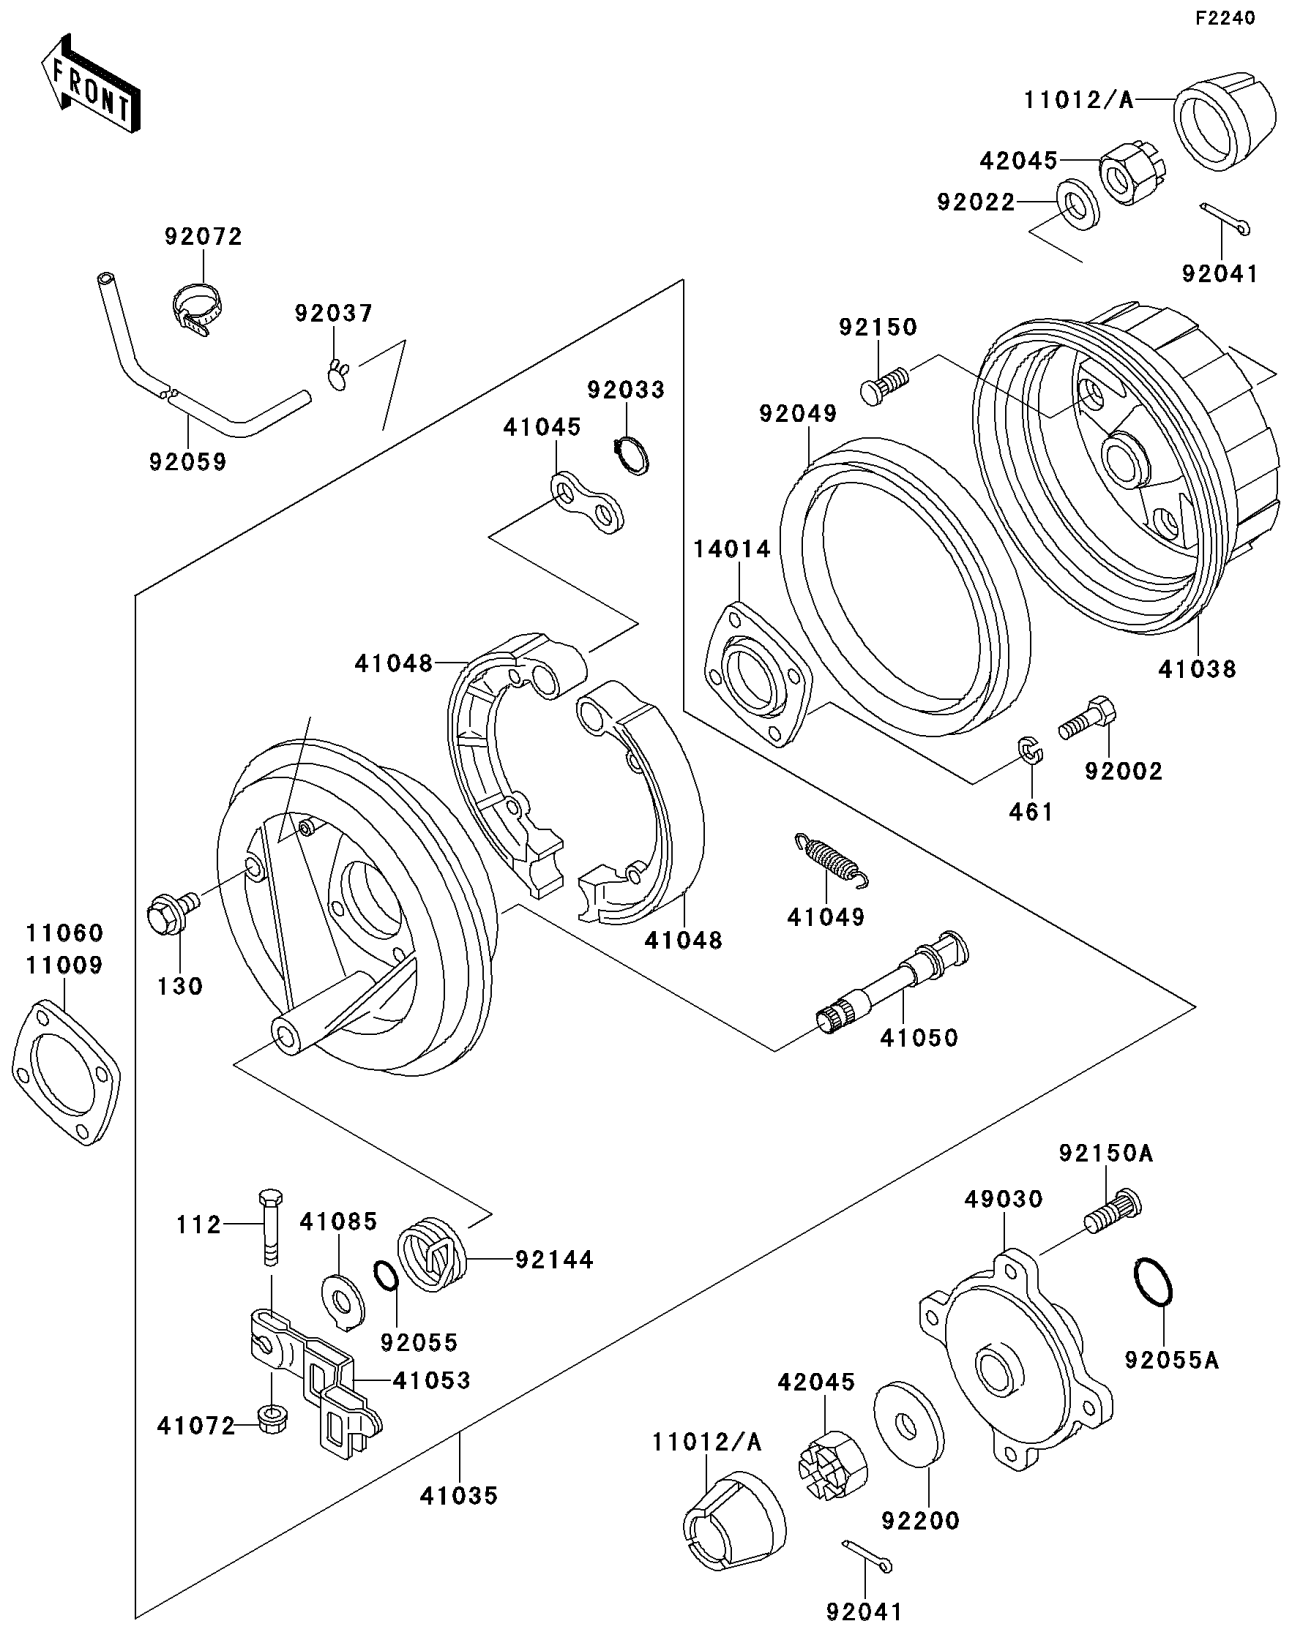

1997 Bayou 300 4X4 PARTS DIAGRAM

Rear Hub