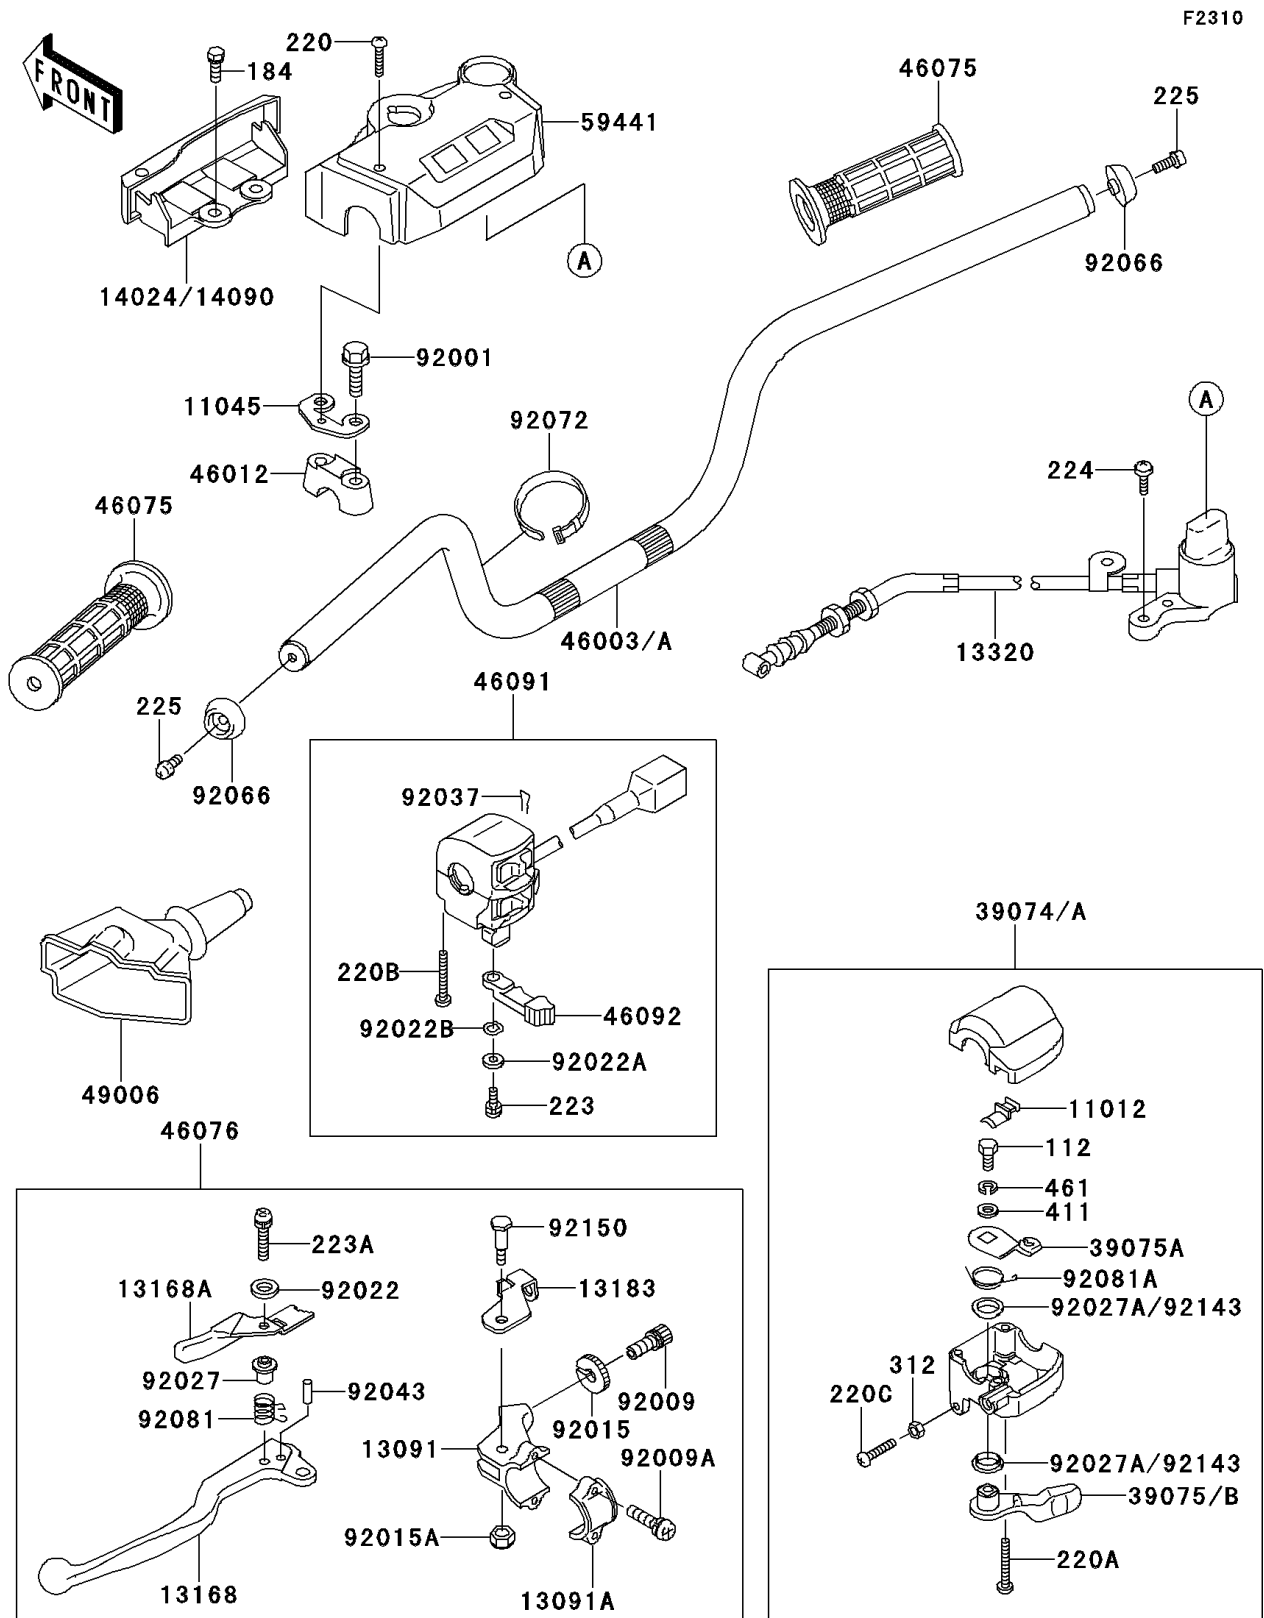

1994 Bayou 300 4X4 PARTS DIAGRAM

Handlebar