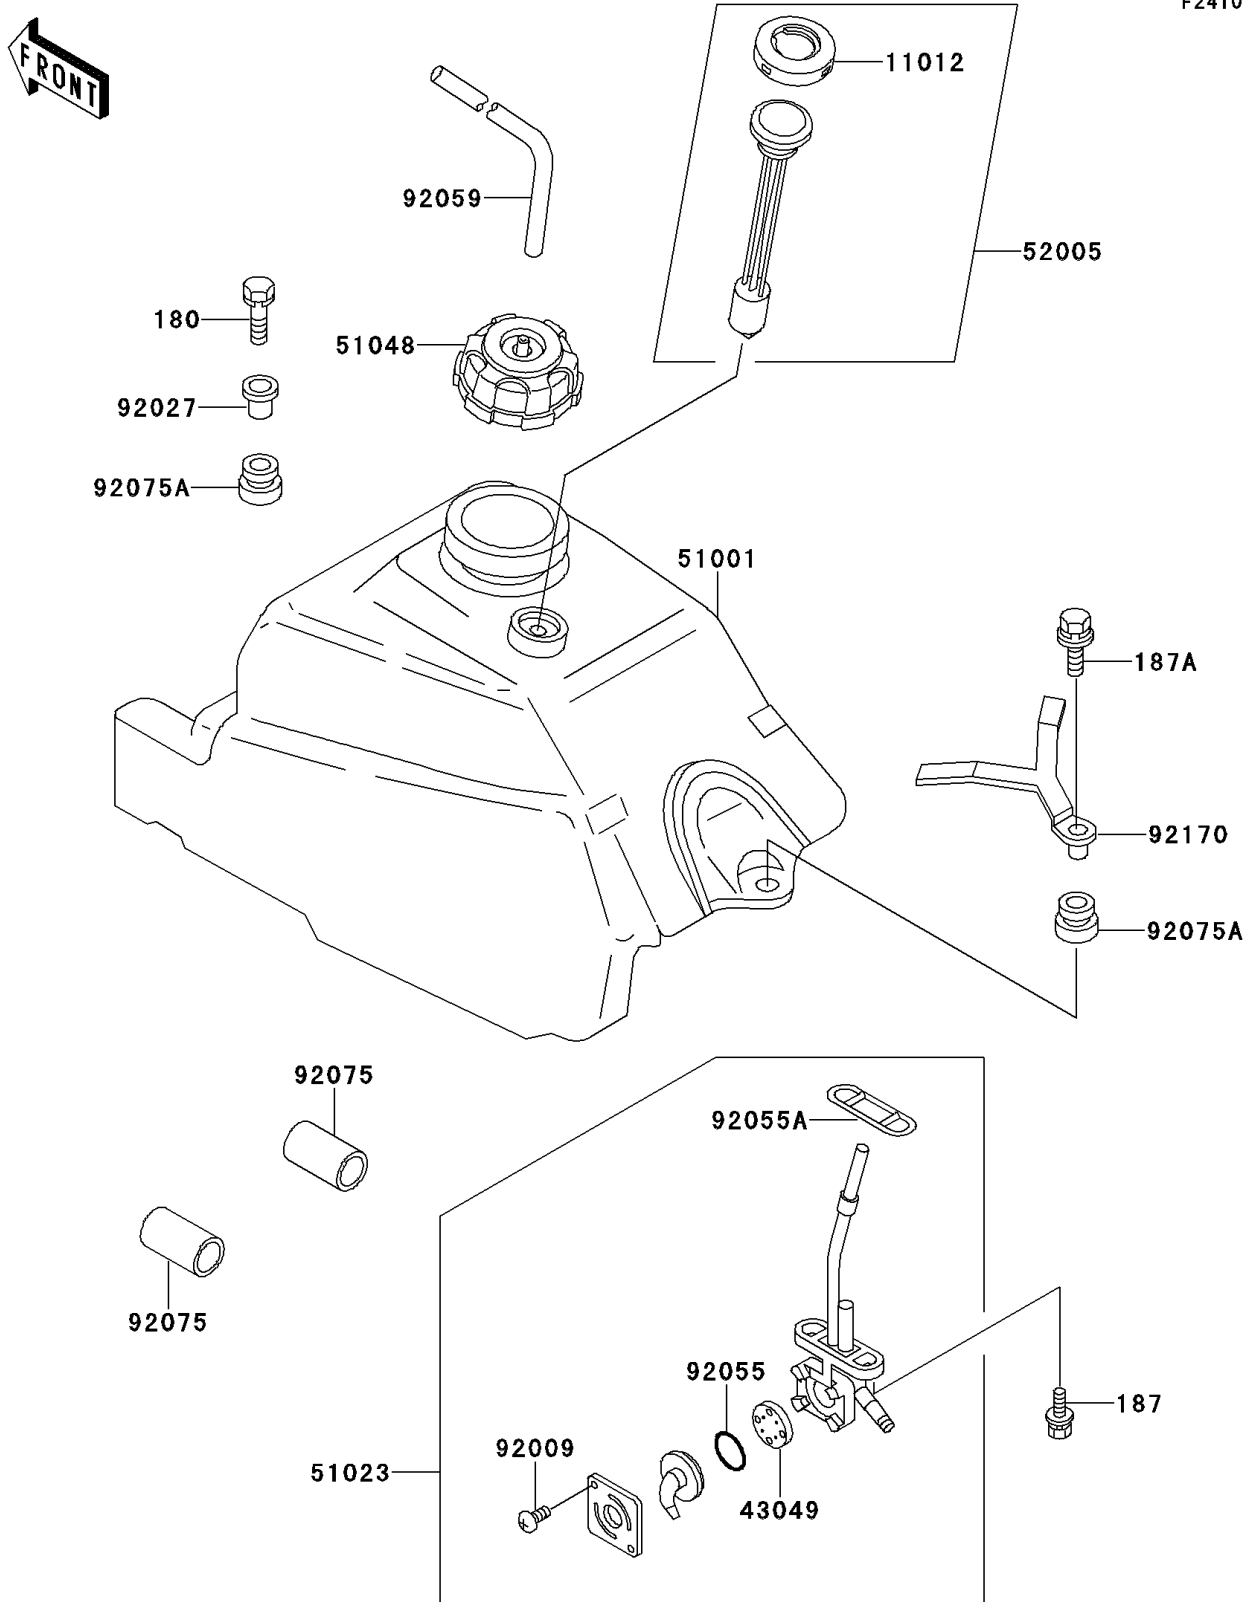

1995 Bayou 300 4X4 PARTS DIAGRAM

Fuel Tank

1995 Bayou 300 4X4 PARTS LIST

Fuel Tank

ITEM NAME	PART NUMBER	QUANTITY
BOLT-UPSET-WS,6X25 (Ref # 180)	180D0625	2
BOLT-UPSET-WSP (Ref # 187)	187B0614	2
BOLT-UPSET-WSP (Ref # 187A)	187D0630	1
CAP,FUEL GAUGE (Ref # 11012)	11012-1627	1
PACKING,FUEL TAP LEVER (Ref # 43049)	43049-1017	1
TANK-COMP-FUEL (Ref # 51001)	51001-1295	1
TAP-ASSY,FUEL (Ref # 51023)	51023-1159	1
CAP-ASSY-TANK,FUEL (Ref # 51048)	51048-1090	1
GAUGE,FUEL (Ref # 52005)	52005-1086	1
SCREW,3X5 (Ref # 92009)	92009-1123	2
COLLAR,L=16.1 (Ref # 92027)	92027-1847	2
RING-O,FUEL TAP LEVER (Ref # 92055)	92055-1111	1
RING-O,FUEL TAP PACKING (Ref # 92055A)	92055-1348	1
TUBE,5X9.4X300 (Ref # 92059)	92059-1982	1
DAMPER,FUEL TANK,FR,UNDER (Ref # 92075)	92075-1369	2
DAMPER (Ref # 92075A)	92075-1787	3
CLAMP,HOSE (Ref # 92170)	92170-1070	1