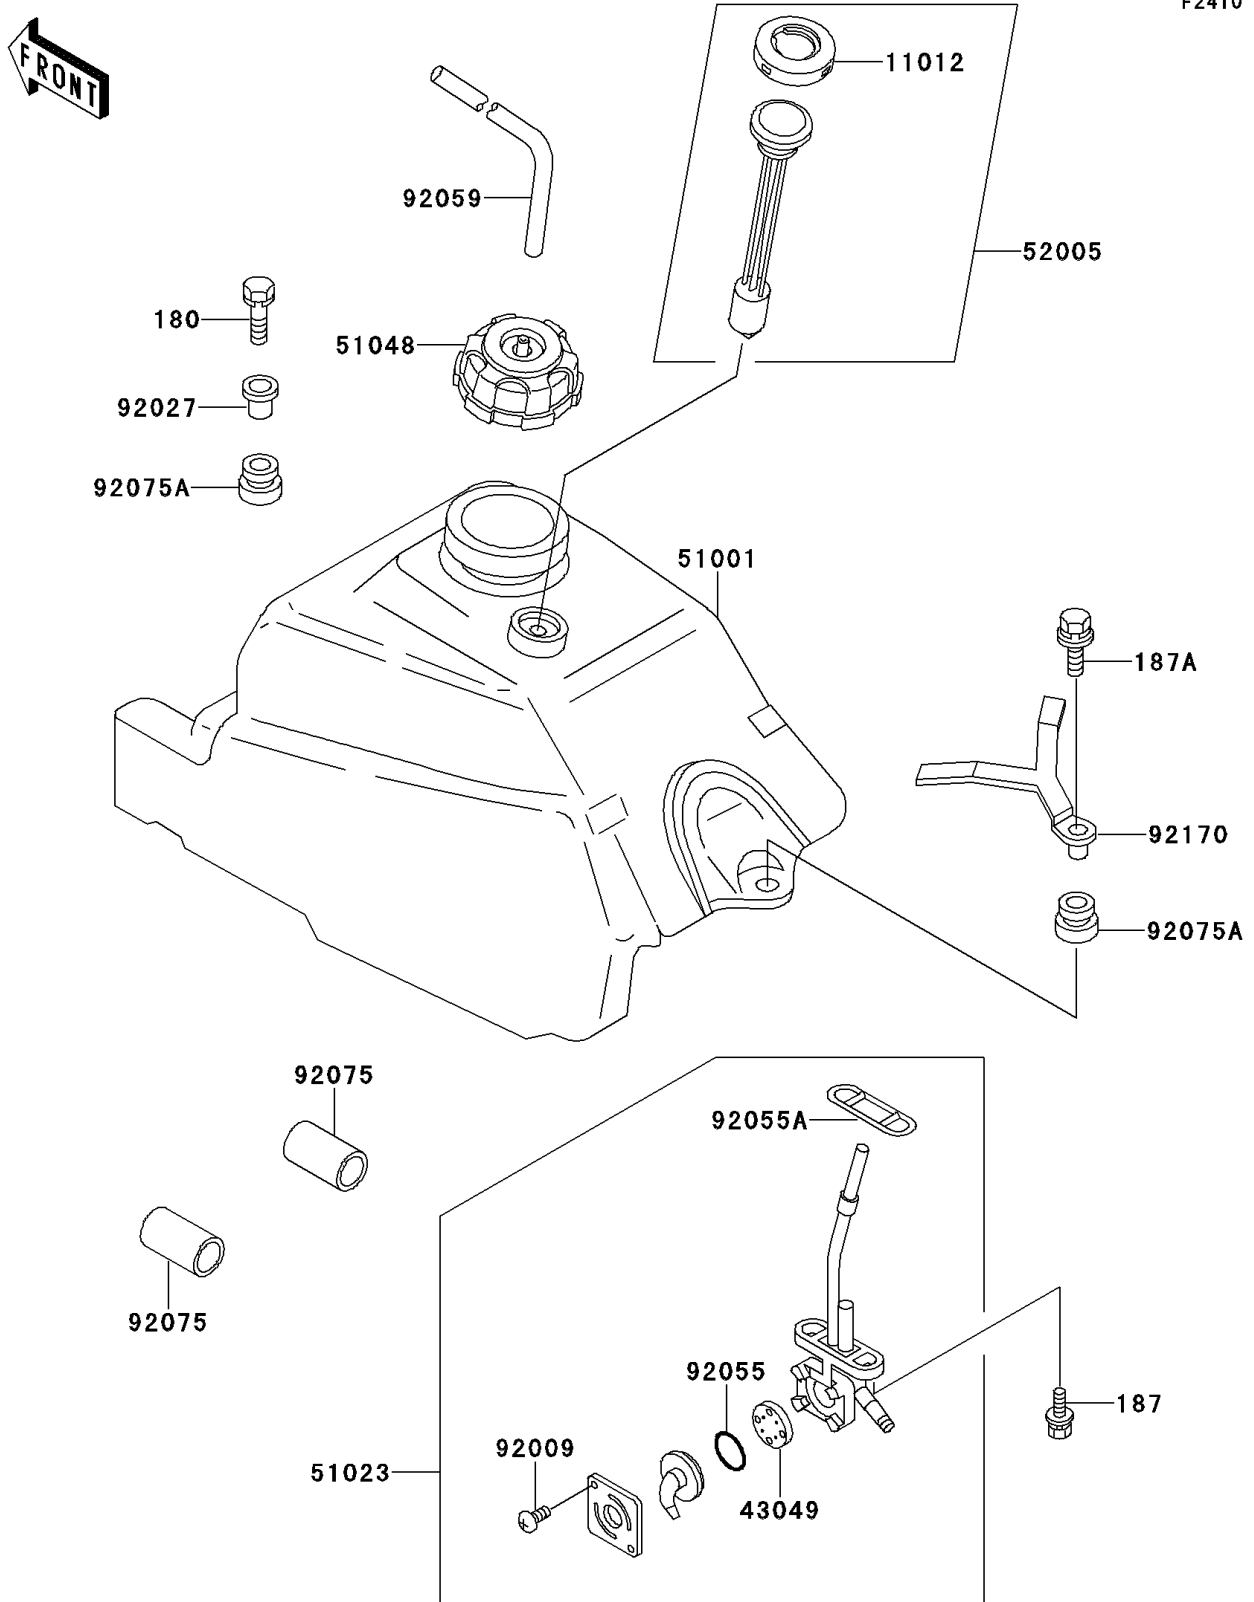

1997 Bayou 300 4X4 PARTS DIAGRAM

Fuel Tank

1997 Bayou 300 4X4 PARTS LIST

Fuel Tank

ITEM NAME	PART NUMBER	QUANTITY
BOLT-UPSET-WS,6X25 (Ref # 180)	180D0625	2
BOLT-UPSET-WSP (Ref # 187)	187B0614	2
BOLT-UPSET-WSP (Ref # 187A)	187D0630	1
CAP,FUEL GAUGE (Ref # 11012)	11012-1627	1
PACKING,FUEL TAP LEVER (Ref # 43049)	43049-1017	1
TANK-COMP-FUEL (Ref # 51001)	51001-1295	1
TAP-ASSY,FUEL (Ref # 51023)	51023-1159	1
CAP-ASSY-TANK,FUEL (Ref # 51048)	51048-1090	1
GAUGE,FUEL (Ref # 52005)	52005-1086	1
SCREW,3X5 (Ref # 92009)	92009-1123	2
COLLAR,L=16.1 (Ref # 92027)	92027-1847	2
RING-O,FUEL TAP LEVER (Ref # 92055)	92055-1111	1
RING-O,FUEL TAP PACKING (Ref # 92055A)	92055-1348	1
TUBE,5X9.4X300 (Ref # 92059)	92059-1982	1
DAMPER,FUEL TANK,FR,UNDER (Ref # 92075)	92075-1369	2
DAMPER (Ref # 92075A)	92075-1787	3
CLAMP,HOSE (Ref # 92170)	92170-1070	1