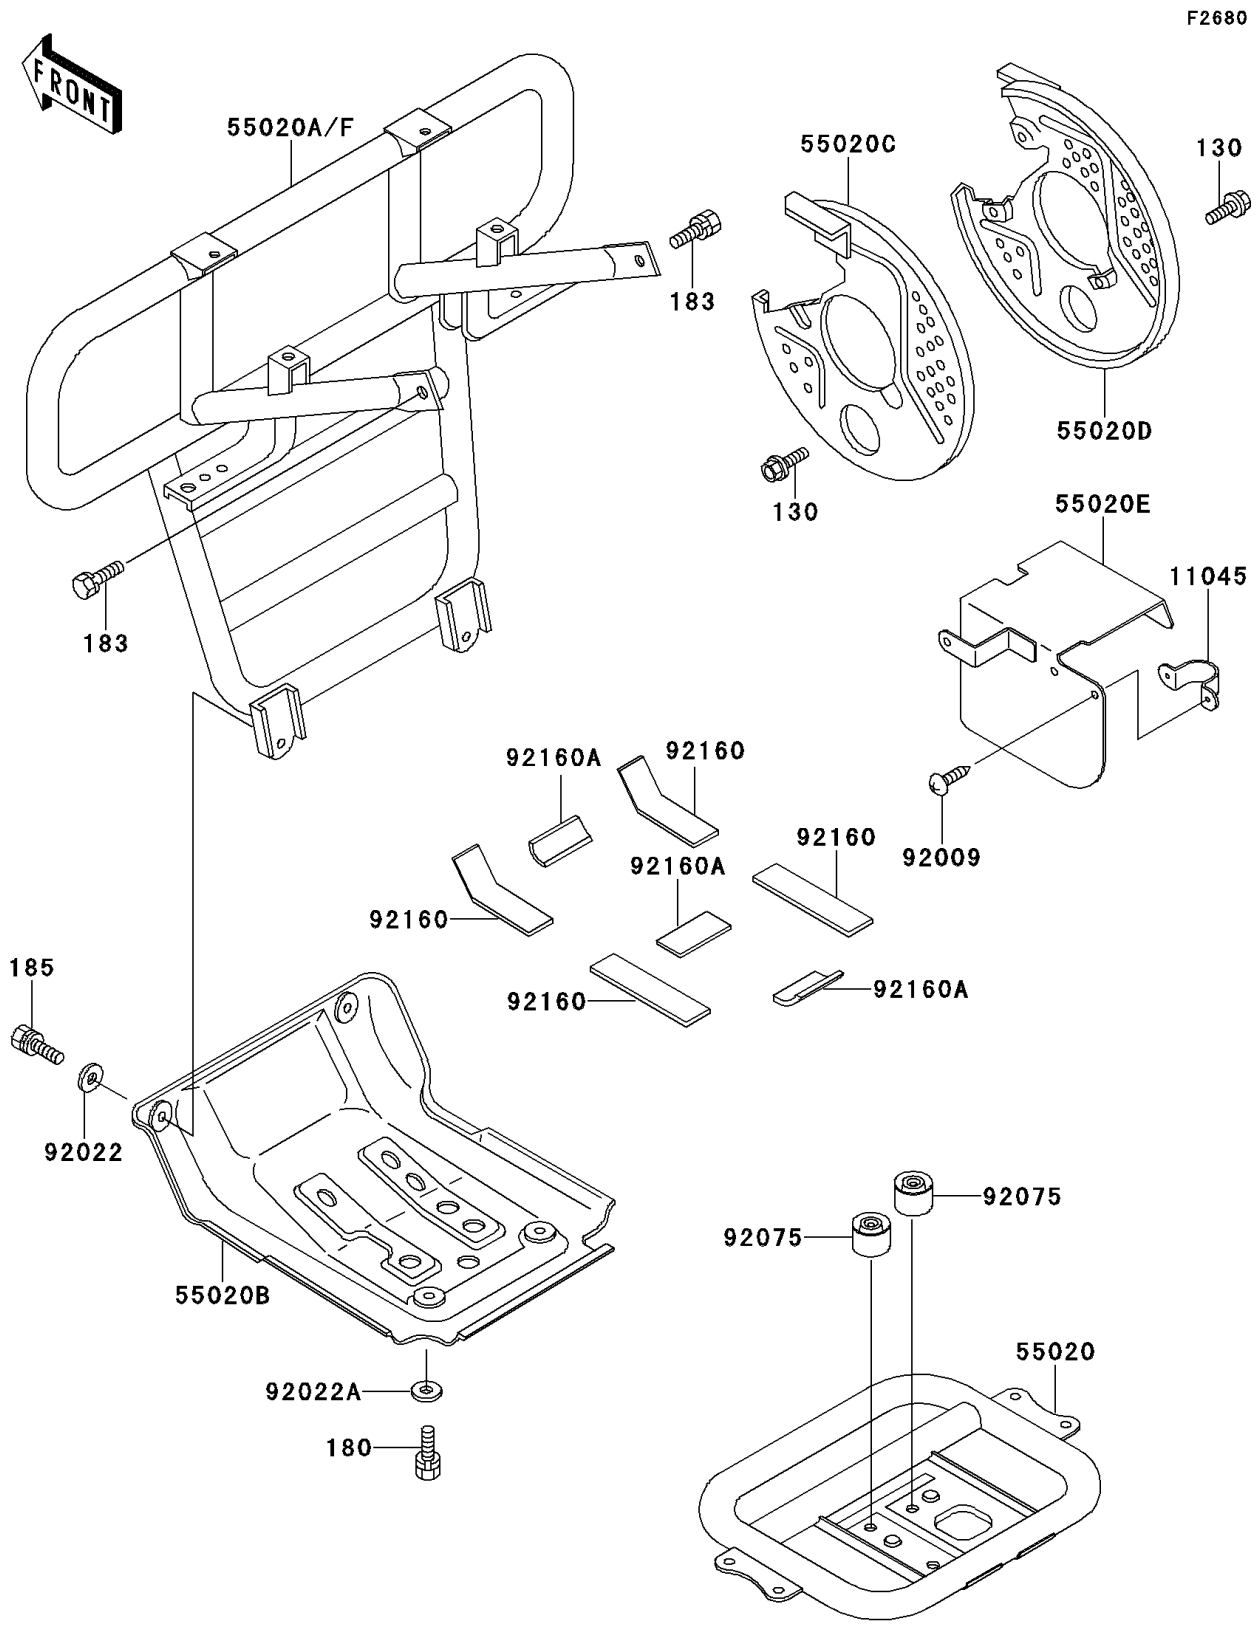

1995 Bayou 300 4X4 PARTS DIAGRAM

Guard(s)

1995 Bayou 300 4X4 PARTS LIST

Guard(s)

ITEM NAME	PART NUMBER	QUANTITY
BOLT-FLANGED,6X10 (Ref # 130)	130B0610	6
BOLT-UPSET-WS,6X16 (Ref # 180)	180J0616	2
BOLT-UPSET-WS-SMALL (Ref # 183)	183J0825	2
BOLT-UPSET-WSP-SMALL,8X20 (Ref # 185)	185J0820	2
GUARD,ENGINE (Ref # 55020)	55020-1301	1
GUARD,FR (Ref # 55020A)	55020-1302	1
GUARD,FRONT DIFF (Ref # 55020B)	55020-1303	1
GUARD,FRONT DISC,LH (Ref # 55020C)	55020-1304	1
GUARD,FRONT DISC,RH (Ref # 55020D)	55020-1305	1
WASHER,8.5X20X1.6,BLACK (Ref # 92022)	92022-1317	2
WASHER,6.5X20X1.6,BLACK (Ref # 92022A)	92022-1346	2
DAMPER (Ref # 92075)	92075-1896	2
DAMPER (Ref # 92160)	92160-1101	4
DAMPER (Ref # 92160A)	92160-1102	3
BRACKET,FENDER (Ref # 11045)	11045-1882	1
GUARD,SNOW (Ref # 55020E)	55020-1474	1
SCREW,TAPPING,5X10 (Ref # 92009)	92009-1332	2