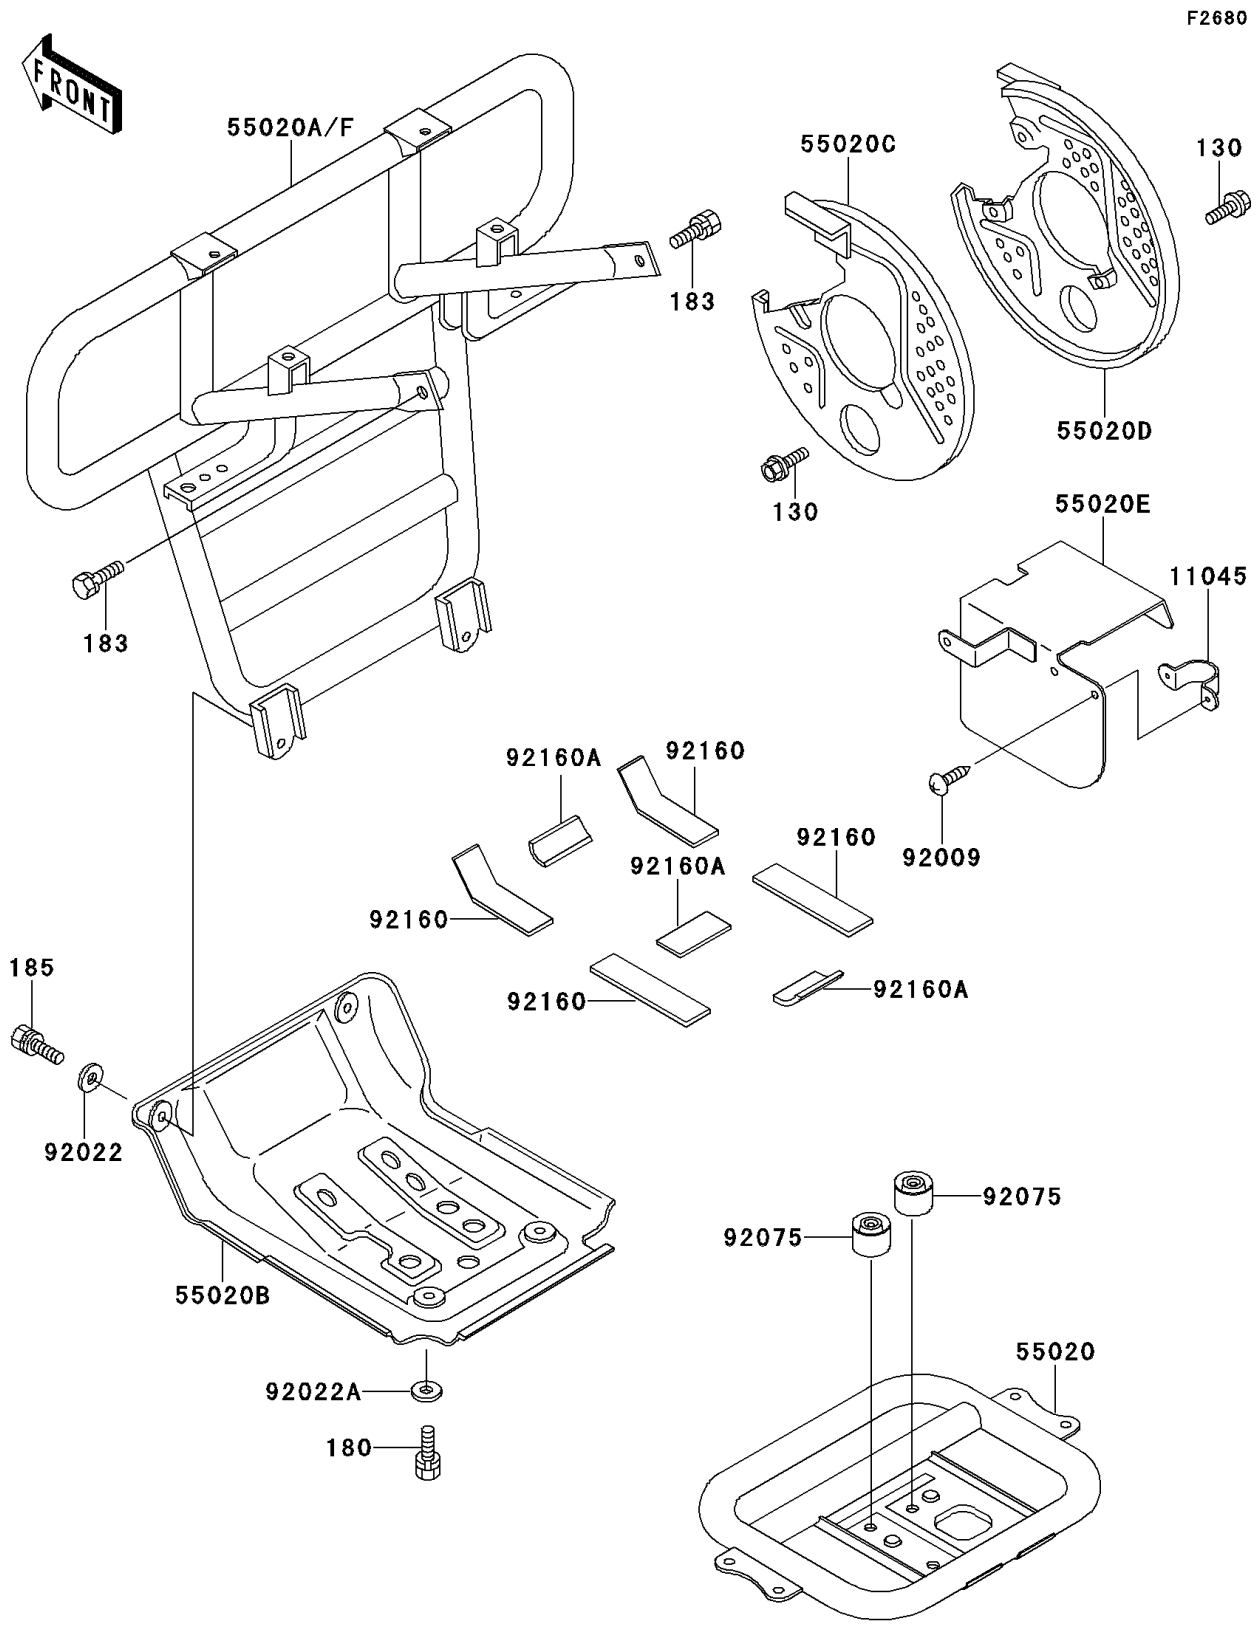

1996 Bayou 300 4X4 PARTS DIAGRAM

Guard(s)

1996 Bayou 300 4X4 PARTS LIST

Guard(s)

ITEM NAME	PART NUMBER	QUANTITY
BOLT-FLANGED,6X10 (Ref # 130)	130B0610	6
BOLT-UPSET-WS,6X16 (Ref # 180)	180J0616	2
BOLT-UPSET-WS-SMALL (Ref # 183)	183J0825	2
BOLT-UPSET-WSP-SMALL,8X20 (Ref # 185)	185J0820	2
GUARD,ENGINE (Ref # 55020)	55020-1301	1
GUARD,FR (Ref # 55020A)	55020-1302	1
GUARD,FRONT DIFF (Ref # 55020B)	55020-1303	1
GUARD,FRONT DISC,LH (Ref # 55020C)	55020-1304	1
GUARD,FRONT DISC,RH (Ref # 55020D)	55020-1305	1
WASHER,8.5X20X1.6,BLACK (Ref # 92022)	92022-1317	2
WASHER,6.5X20X1.6,BLACK (Ref # 92022A)	92022-1346	2
DAMPER (Ref # 92075)	92075-1896	2
DAMPER (Ref # 92160)	92160-1101	4
DAMPER (Ref # 92160A)	92160-1102	3
BRACKET,FENDER (Ref # 11045)	11045-1882	1
GUARD,SNOW (Ref # 55020E)	55020-1474	1
SCREW,TAPPING,5X10 (Ref # 92009)	92009-1332	2